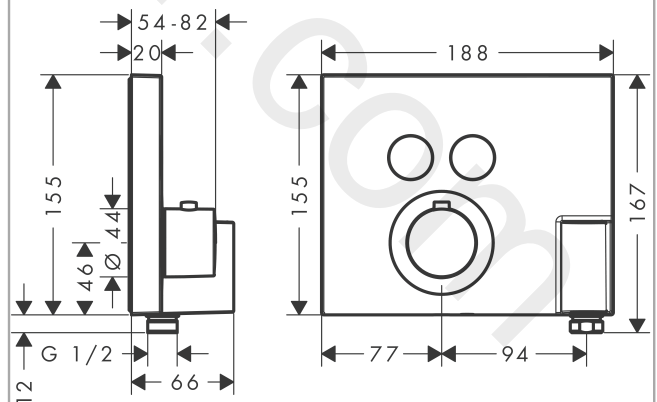

AXOR ShowerSelect

Thermostat for concealed installation square for 2 functions with wall outlet and shower holder

Finish: **Polished Brass** Article Number: **36712930**

product features

- consists of: Thermostat, shower holder
- 2 functions
- thermostat cartridge
- Select push-button on/off control for 2 outlets
- simultaneous use of several outlets
- maximum flow rate at 3 bar: 29 l/min
- flow rate hand shower connection at 3 bar: 14 l/min
- flow rate upper outlet: 29 l/min
- flow rate lower outlet: 29 l/min
- safety stop at 40 °C
- temperature limitation adjustable
- for shower hoses with a conical nut
- thermostat is delivered with buttons Rain large and hand shower
- connection type: basic set

Article Details

Price excl. VAT

1.325,00 £

Technology

Product image

Scale drawing

AXOR ShowerSelect

Thermostat for concealed installation square for 2 functions with wall outlet and shower holder

Finish: **Polished Brass** Article Number: **36712930**

Flowchart

AXOR ShowerSelect

Thermostat for concealed installation square for 2 functions with wall outlet and shower holder

Finish: Polished Brass Article Number: 36712930

Pos.		Article Number	Price	PU
35	fit-up aid	92540000	£ 14,10	1
36	ball joint	13583000	£ 29,00	1
37	symbol head shower Rain large	93571610	£ 13,30	1
38	symbol head shower Rain small	93572610	£ 13,30	1
39	symbol handshower	93573610	£ 13,30	1
40	symbol Flood jet	93574610	£ 13,30	1
41	symbol Whirl	93575610	£ 13,30	1
42	symbol Mono	93576610	£ 13,30	1
43	symbol tub	93577610	£ 13,30	1
44	symbol body shower	93578610	£ 13,30	1
45	symbol ON/OFF	93579610	£ 13,30	1
a	concealed item	01800180	£ 163,00	1
b	adapter for exchanged connections	93181000	£ 275,00	1