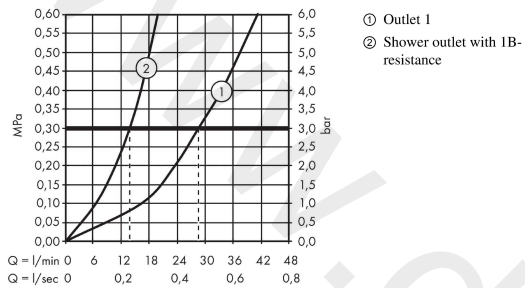

AXOR ShowerSelect

Thermostat for concealed installation square for 2 functions with wall outlet and shower holder

Finish: **Polished Brass** Article Number: **36712930**

product features

- consists of: Thermostat, shower holder
- 2 functions
- thermostat cartridge
- Select push-button on/off control for 2 outlets
- simultaneous use of several outlets
- maximum flow rate at 3 bar: 29 l/min
- flow rate hand shower connection at 3 bar: 14 l/min
- flow rate upper outlet: 29 l/min
- flow rate lower outlet: 29 l/min
- safety stop at 40 °C
- temperature limitation adjustable
- for shower hoses with a conical nut
- thermostat is delivered with buttons Rain large and hand shower
- connection type: basic set

Article Details

Price excl. VAT

1.325,00 £

Technology

Product image

Scale drawing

AXOR ShowerSelect

Thermostat for concealed installation square for 2 functions with wall outlet and shower holder

Finish: **Polished Brass** Article Number: **36712930**

Flowchart

AXOR ShowerSelect

Thermostat for concealed installation square for 2 functions with wall outlet and shower holder

Finish: Polished Brass Article Number: 36712930