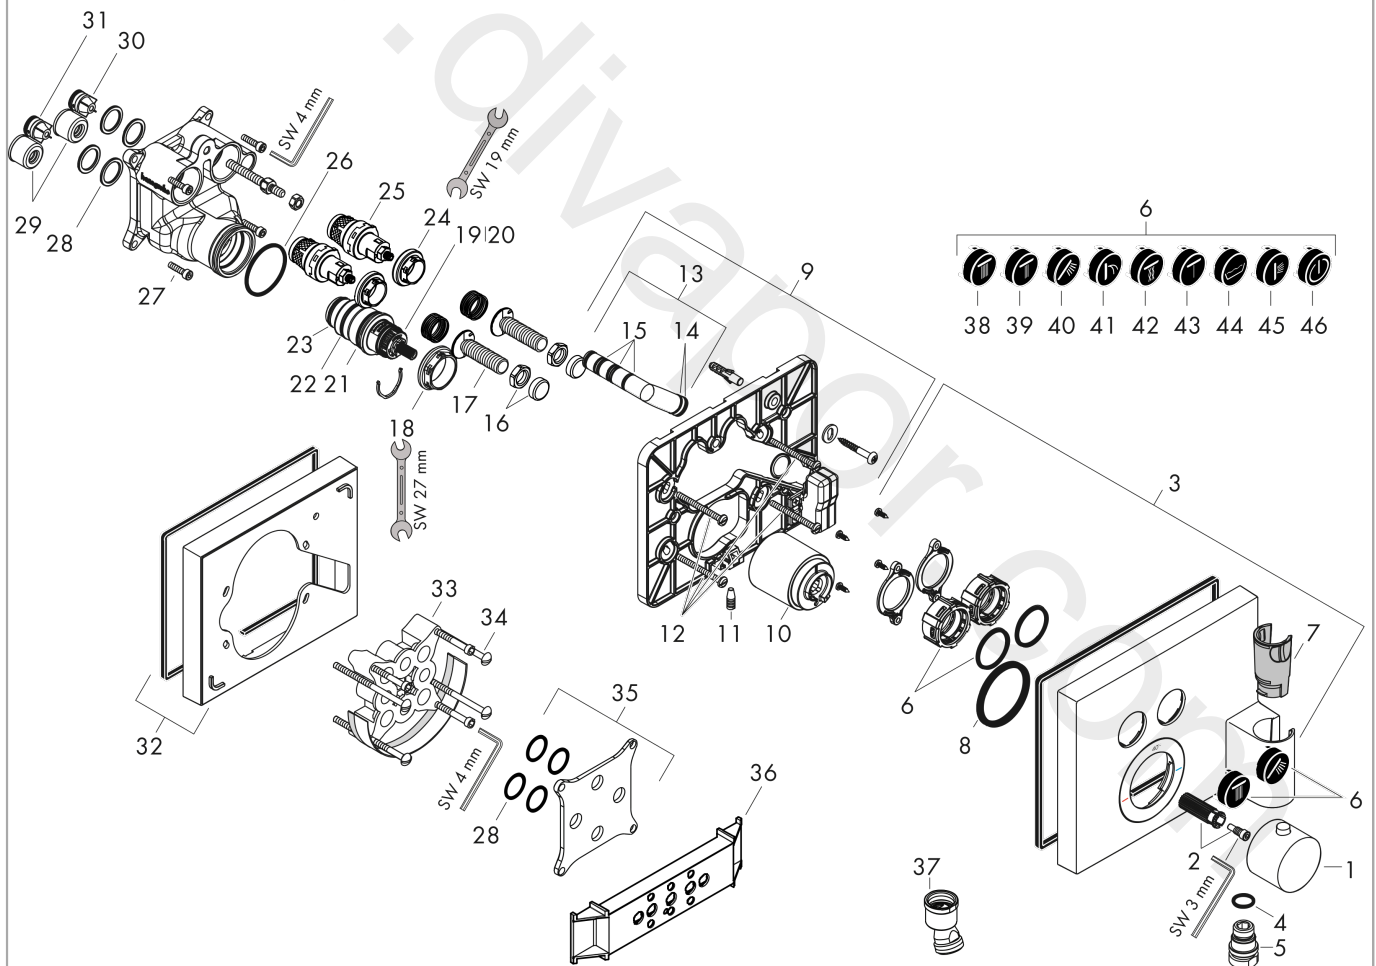

AXOR ShowerSelect

Thermostat for concealed installation square for 2 functions with wall outlet and shower holder

Finish: **Polished Brass** Article Number: **36712930**

product features

- consists of: Thermostat, shower holder
- 2 functions
- thermostat cartridge
- Select push-button on/off control for 2 outlets
- simultaneous use of several outlets
- maximum flow rate at 3 bar: 29 l/min
- flow rate hand shower connection at 3 bar: 14 l/min
- flow rate upper outlet: 29 l/min
- flow rate lower outlet: 29 l/min
- safety stop at 40 °C
- temperature limitation adjustable
- for shower hoses with a conical nut
- thermostat is delivered with buttons Rain large and hand shower
- connection type: basic set

Finish: **Polished Brass** Article Number: **36712930**

Flowchart

AXOR ShowerSelect

Thermostat for concealed installation square for 2 functions with wall outlet and shower holder

Finish: Polished Brass Article Number: 36712930

Exploded Drawing

Year of production: >11/16

AXOR ShowerSelect

Thermostat for concealed installation square for 2 functions with wall outlet and shower holder

Finish: **Polished Brass** Article Number: **36712930**

Pos.		Article Number	Price	PU
35	fit-up aid	92540000	£ 14,10	1
36	ball joint	13583000	£ 29,00	1
37	symbol head shower Rain large	93571610	£ 13,30	1
38	symbol head shower Rain small	93572610	£ 13,30	1
39	symbol handshower	93573610	£ 13,30	1
40	symbol Flood jet	93574610	£ 13,30	1
41	symbol Whirl	93575610	£ 13,30	1
42	symbol Mono	93576610	£ 13,30	1
43	symbol tub	93577610	£ 13,30	1
44	symbol body shower	93578610	£ 13,30	1
45	symbol ON/OFF	93579610	£ 13,30	1
a	concealed item	01800180	£ 163,00	1
b	adapter for exchanged connections	93181000	£ 275,00	1