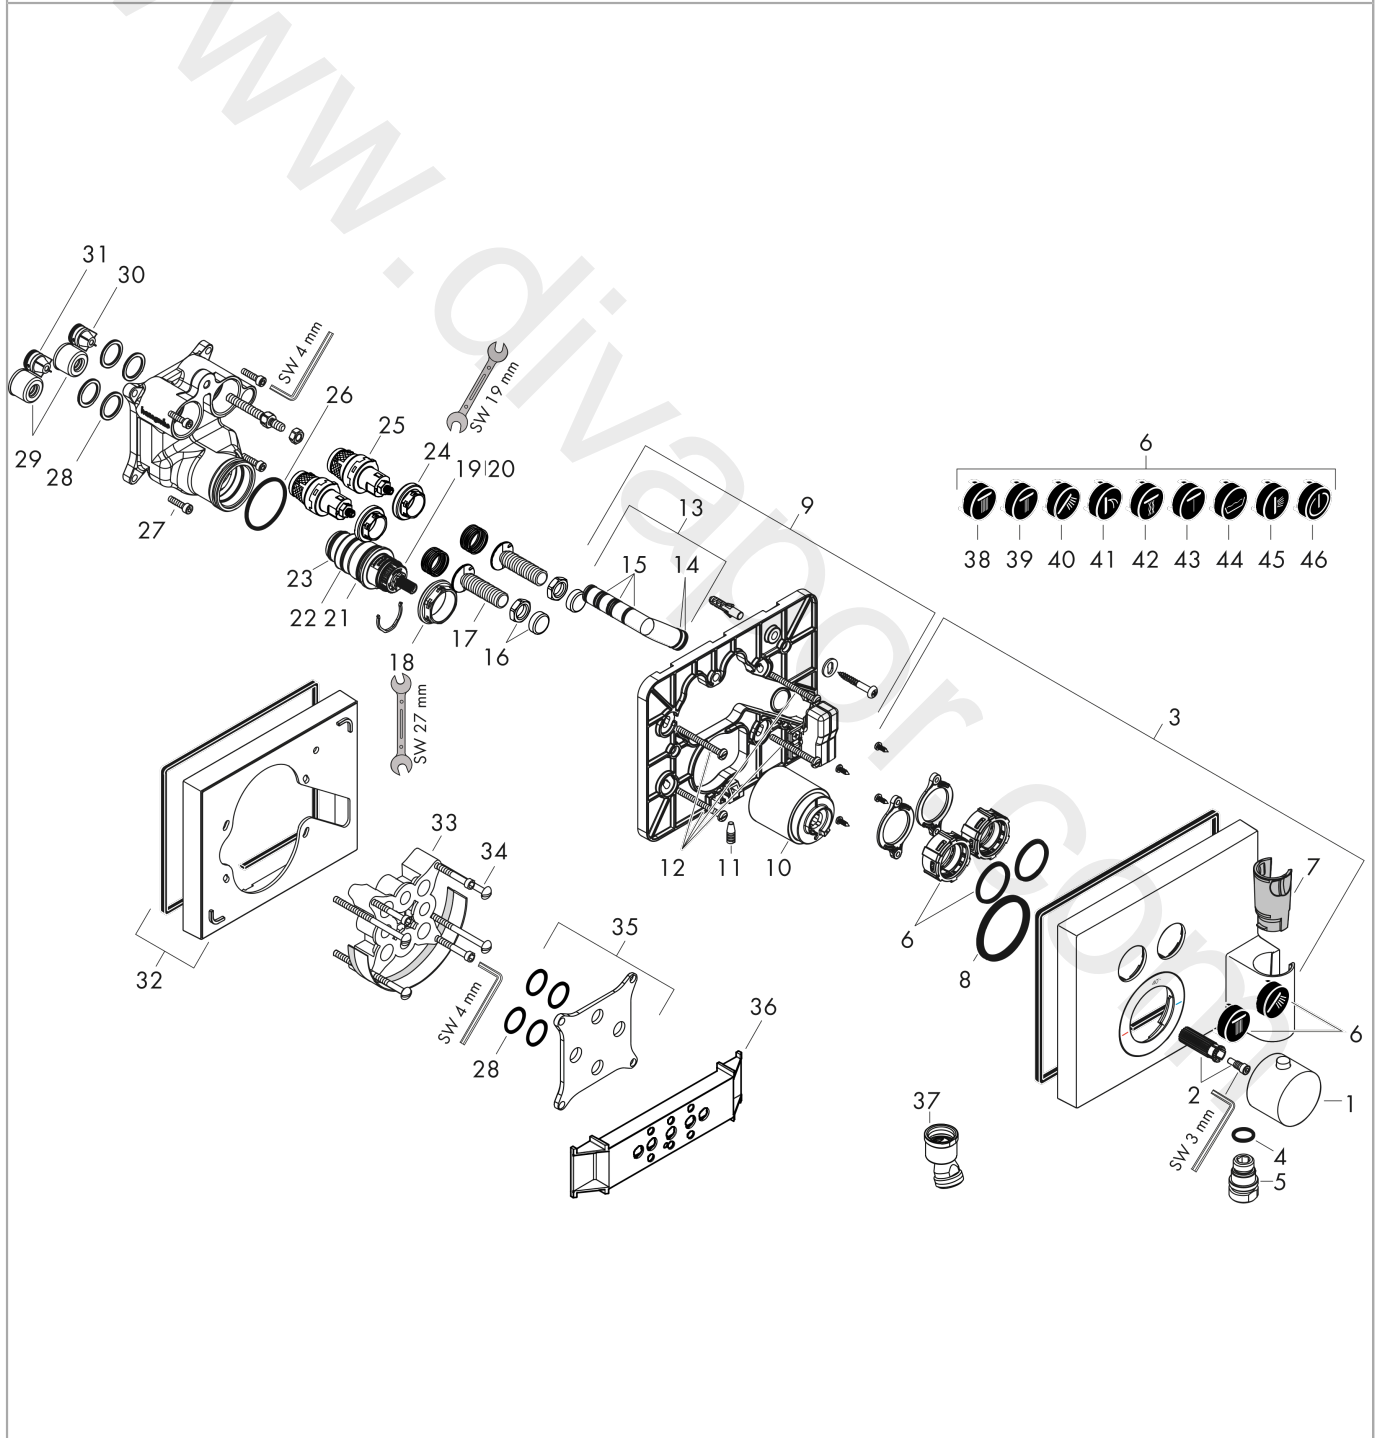

## AXOR ShowerSelect

Thermostat for concealed installation square for 2 functions with wall outlet and shower holder

Surfaces: Article Number: 36712830

## AXOR ShowerSelect

Thermostat for concealed installation square for 2 functions with wall outlet and shower holder

Surfaces: Article Number: **36712830**

### Spare part list

Year of production: **11/16 - 12/19**

Pos.		Article Number	Price	PU
35	fit-up aid	92540000	£ 14,10	1
36	ball joint	13583000	£ 29,00	1
37	symbol head shower Rain large	93571610	£ 13,30	1
38	symbol head shower Rain small	93572610	£ 13,30	1
39	symbol handshower	93573610	£ 13,30	1
40	symbol Flood jet	93574610	£ 13,30	1
41	symbol Whirl	93575610	£ 13,30	1
42	symbol Mono	93576610	£ 13,30	1
43	symbol tub	93577610	£ 13,30	1
44	symbol body shower	93578610	£ 13,30	1
45	symbol ON/OFF	93579610	£ 13,30	1
a	concealed item	01800180	£ 163,00	1
b	adapter for exchanged connections	93181000	£ 275,00	1