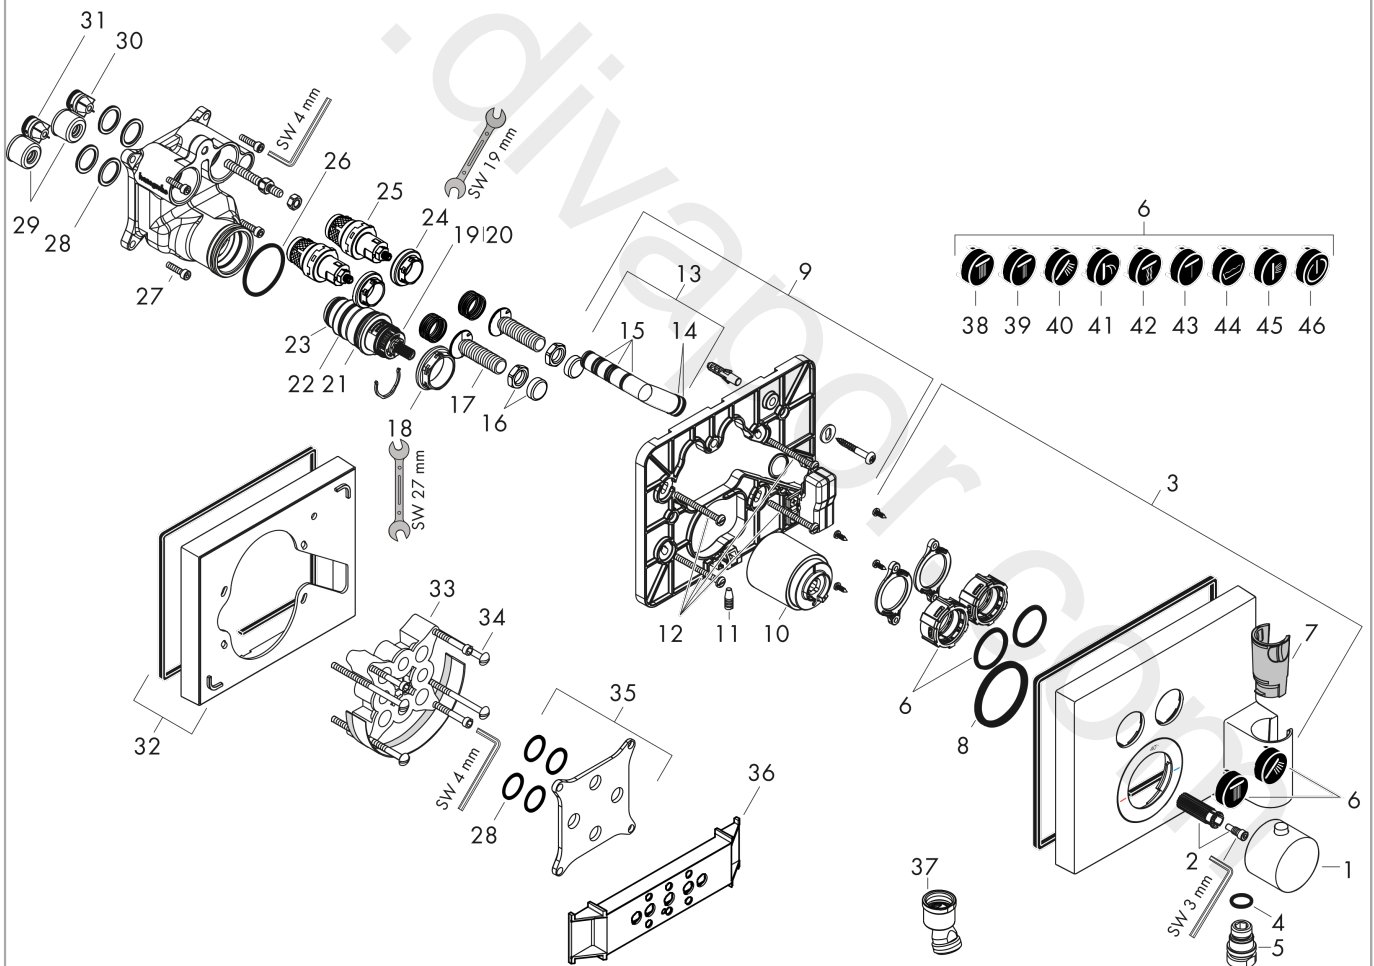

AXOR ShowerSelect

Thermostat for concealed installation square for 2 functions with wall outlet and shower holder

Finish: **Polished Black Chrome** Article Number: **36712330**

product features

- consists of: Thermostat, shower holder
- 2 functions
- thermostat cartridge
- Select push-button on/off control for 2 outlets
- simultaneous use of several outlets
- maximum flow rate at 3 bar: 29 l/min
- flow rate hand shower connection at 3 bar: 14 l/min
- flow rate upper outlet: 29 l/min
- flow rate lower outlet: 29 l/min
- safety stop at 40 °C
- temperature limitation adjustable
- for shower hoses with a conical nut
- thermostat is delivered with buttons Rain large and hand shower
- connection type: basic set

Finish: Polished Black Chrome Article Number: 36712330

Flowchart

AXOR ShowerSelect

Thermostat for concealed installation square for 2 functions with wall outlet and shower holder

Finish: Polished Black Chrome Article Number: 36712330

Exploded Drawing

Year of production: >11/16

AXOR ShowerSelect

Thermostat for concealed installation square for 2 functions with wall outlet and shower holder

Finish: **Polished Black Chrome** Article Number: **36712330**

Pos.		Article Number	Price	PU
35	ball joint	13583000	£ 29,00	1
36	symbol head shower Rain large	93571610	£ 13,30	1
37	symbol head shower Rain small	93572610	£ 13,30	1
38	symbol handshower	93573610	£ 13,30	1
39	symbol Flood jet	93574610	£ 13,30	1
40	symbol Whirl	93575610	£ 13,30	1
41	symbol Mono	93576610	£ 13,30	1
42	symbol tub	93577610	£ 13,30	1
43	symbol body shower	93578610	£ 13,30	1
44	symbol ON/OFF	93579610	£ 13,30	1
a	concealed item	01800180	£ 163,00	1
b	adapter for exchanged connections	93181000	£ 275,00	1