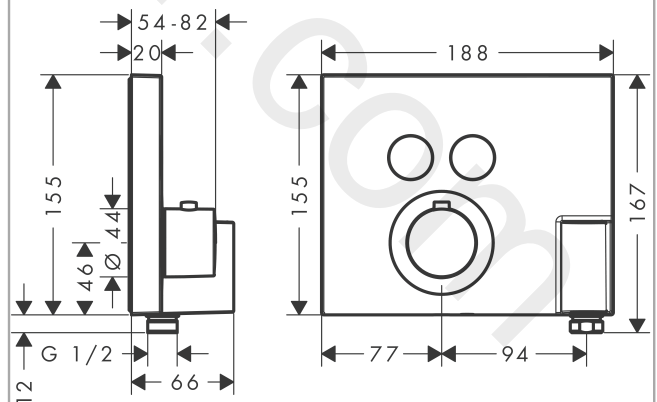

Scale drawing