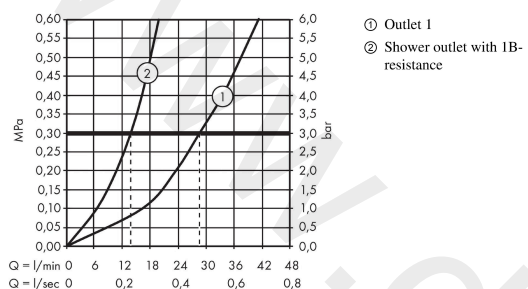

AXOR ShowerSelect

Thermostat for concealed installation square for 2 functions with wall outlet and shower holder

Finish: Polished Black Chrome Article Number: 36712330

Flowchart