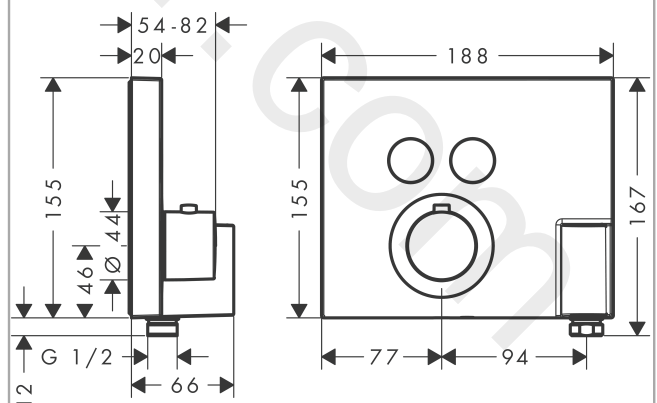

AXOR ShowerSelect

Thermostat for concealed installation square for 2 functions with wall outlet and shower holder

Finish: **Polished Red Gold** Article Number: **36712300**

product features

- consists of: Thermostat, shower holder
- 2 functions
- thermostat cartridge
- Select push-button on/off control for 2 outlets
- simultaneous use of several outlets
- maximum flow rate at 3 bar: 29 l/min
- flow rate hand shower connection at 3 bar: 14 l/min
- flow rate upper outlet: 29 l/min
- flow rate lower outlet: 29 l/min
- safety stop at 40 °C
- temperature limitation adjustable
- for shower hoses with a conical nut
- thermostat is delivered with buttons Rain large and hand shower
- connection type: basic set

Article Details

Price excl. VAT

1.325,00 £

Technology

Product image

Scale drawing

AXOR ShowerSelect

Thermostat for concealed installation square for 2 functions with wall outlet and shower holder

Finish: Polished Red Gold Article Number: 36712300

Flowchart

AXOR ShowerSelect

Thermostat for concealed installation square for 2 functions with wall outlet and shower holder

Finish: Polished Red Gold Article Number: 36712300

Pos.		Article Number	Price	PU
35	fit-up aid	92540000	£ 14,10	1
36	ball joint	13583000	£ 29,00	1
37	symbol head shower Rain large	93571610	£ 13,30	1
38	symbol head shower Rain small	93572610	£ 13,30	1
39	symbol handshower	93573610	£ 13,30	1
40	symbol Flood jet	93574610	£ 13,30	1
41	symbol Whirl	93575610	£ 13,30	1
42	symbol Mono	93576610	£ 13,30	1
43	symbol tub	93577610	£ 13,30	1
44	symbol body shower	93578610	£ 13,30	1
45	symbol ON/OFF	93579610	£ 13,30	1
a	concealed item	01800180	£ 163,00	1
b	adapter for exchanged connections	93181000	£ 275,00	1