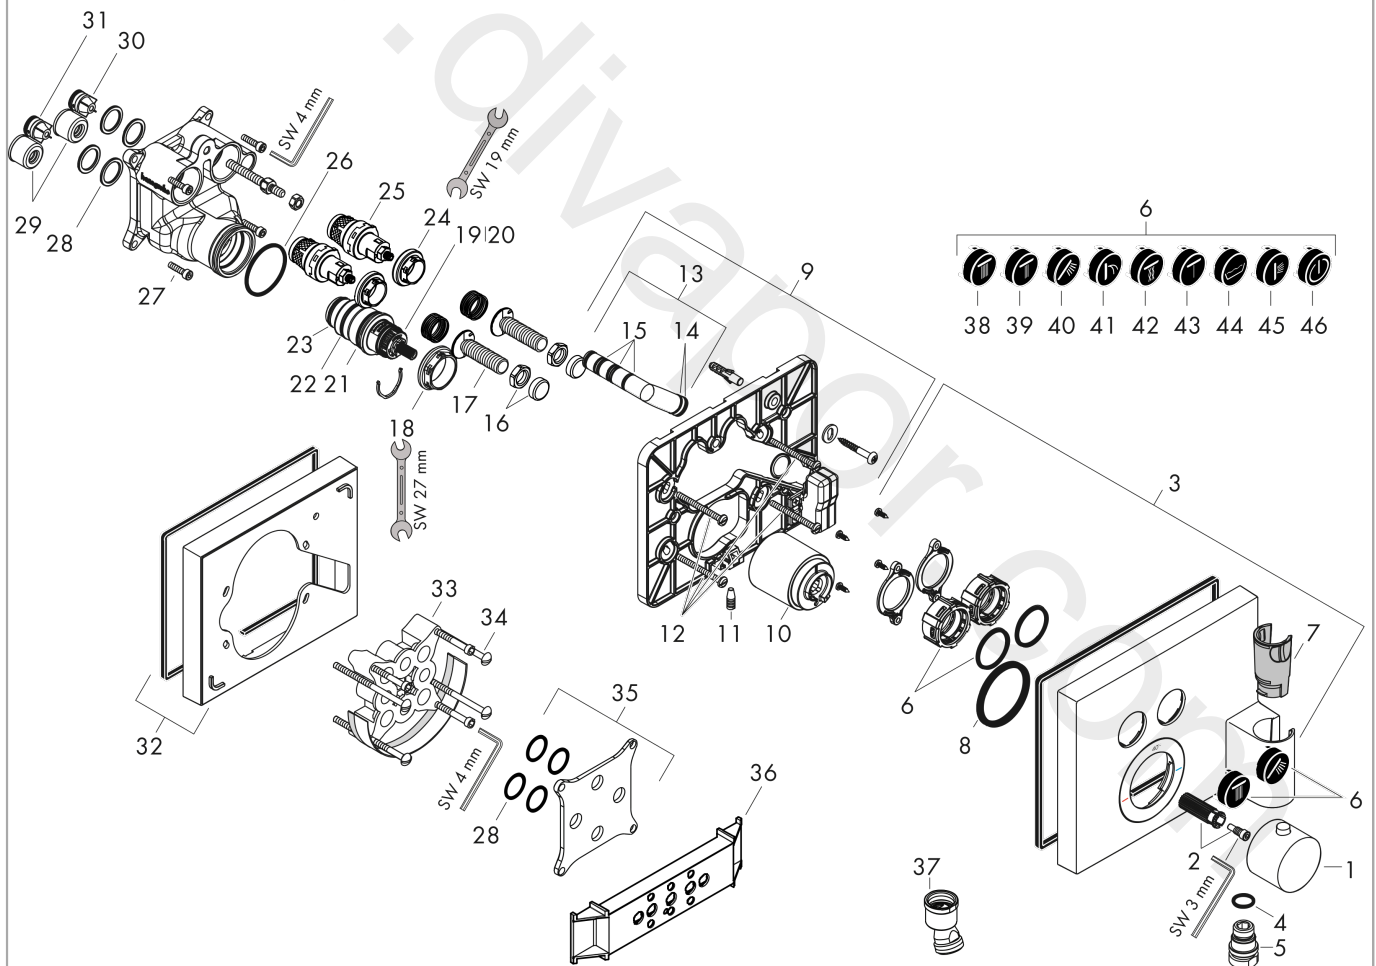

AXOR ShowerSelect

Thermostat for concealed installation square for 2 functions with wall outlet and shower holder

Finish: **Polished Red Gold** Article Number: **36712300**

product features

- consists of: Thermostat, shower holder
- 2 functions
- thermostat cartridge
- Select push-button on/off control for 2 outlets
- simultaneous use of several outlets
- maximum flow rate at 3 bar: 29 l/min
- flow rate hand shower connection at 3 bar: 14 l/min
- flow rate upper outlet: 29 l/min
- flow rate lower outlet: 29 l/min
- safety stop at 40 °C
- temperature limitation adjustable
- for shower hoses with a conical nut
- thermostat is delivered with buttons Rain large and hand shower
- connection type: basic set

Finish: Polished Red Gold Article Number: 36712300

Flowchart

AXOR ShowerSelect

Thermostat for concealed installation square for 2 functions with wall outlet and shower holder

Finish: Polished Red Gold Article Number: 36712300

Exploded Drawing

Year of production: >11/16

AXOR ShowerSelect

Thermostat for concealed installation square for 2 functions with wall outlet and shower holder

Finish: **Polished Red Gold** Article Number: **36712300**

Pos.		Article Number	Price	PU
35	fit-up aid	92540000	£ 14,10	1
36	ball joint	13583000	£ 29,00	1
37	symbol head shower Rain large	93571610	£ 13,30	1
38	symbol head shower Rain small	93572610	£ 13,30	1
39	symbol handshower	93573610	£ 13,30	1
40	symbol Flood jet	93574610	£ 13,30	1
41	symbol Whirl	93575610	£ 13,30	1
42	symbol Mono	93576610	£ 13,30	1
43	symbol tub	93577610	£ 13,30	1
44	symbol body shower	93578610	£ 13,30	1
45	symbol ON/OFF	93579610	£ 13,30	1
a	concealed item	01800180	£ 163,00	1
b	adapter for exchanged connections	93181000	£ 275,00	1