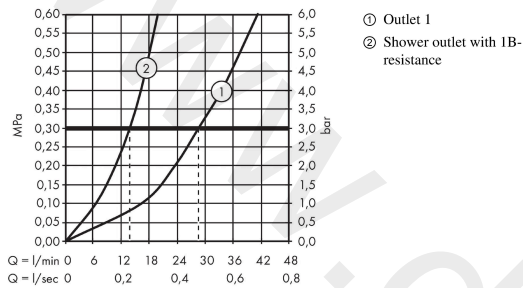

AXOR ShowerSelect

Thermostat for concealed installation square for 2 functions with wall outlet and shower holder

Finish: **Polished Red Gold** Article Number: **36712300**

product features

- consists of: Thermostat, shower holder
- 2 functions
- thermostat cartridge
- Select push-button on/off control for 2 outlets
- simultaneous use of several outlets
- maximum flow rate at 3 bar: 29 l/min
- flow rate hand shower connection at 3 bar: 14 l/min
- flow rate upper outlet: 29 l/min
- flow rate lower outlet: 29 l/min
- safety stop at 40 °C
- temperature limitation adjustable
- for shower hoses with a conical nut
- thermostat is delivered with buttons Rain large and hand shower
- connection type: basic set

Article Details

Price excl. VAT

1.325,00 £

Technology

Product image

Scale drawing

AXOR ShowerSelect

Thermostat for concealed installation square for 2 functions with wall outlet and shower holder

Finish: Polished Red Gold Article Number: 36712300

Flowchart

AXOR ShowerSelect

Thermostat for concealed installation square for 2 functions with wall outlet and shower holder

Finish: Polished Red Gold Article Number: 36712300