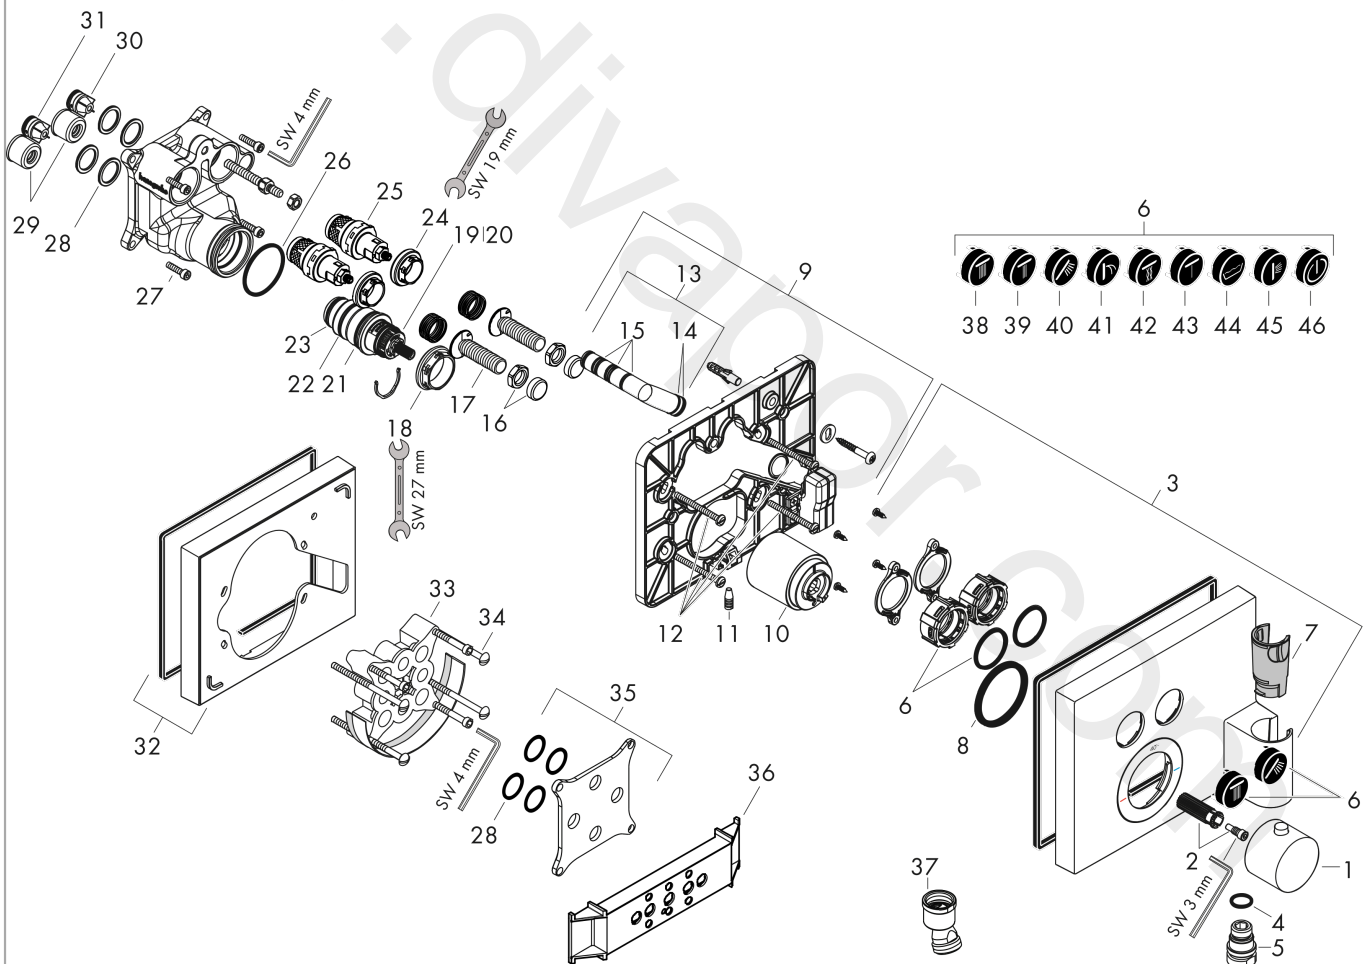

## AXOR ShowerSelect

Thermostat for concealed installation square for 2 functions with wall outlet and shower holder

Surfaces: Article Number: **36712130**

### Spare part list

Year of production: **11/16 - 12/19**

Pos.		Article Number	Price	PU
35	fit-up aid	92540000	£ 14,10	1
36	ball joint	13583000	£ 29,00	1
37	symbol head shower Rain large	93571610	£ 13,30	1
38	symbol head shower Rain small	93572610	£ 13,30	1
39	symbol handshower	93573610	£ 13,30	1
40	symbol Flood jet	93574610	£ 13,30	1
41	symbol Whirl	93575610	£ 13,30	1
42	symbol Mono	93576610	£ 13,30	1
43	symbol tub	93577610	£ 13,30	1
44	symbol body shower	93578610	£ 13,30	1
45	symbol ON/OFF	93579610	£ 13,30	1
b	concealed item	01800180	£ 163,00	1
a	adapter for exchanged connections	93181000	£ 275,00	1