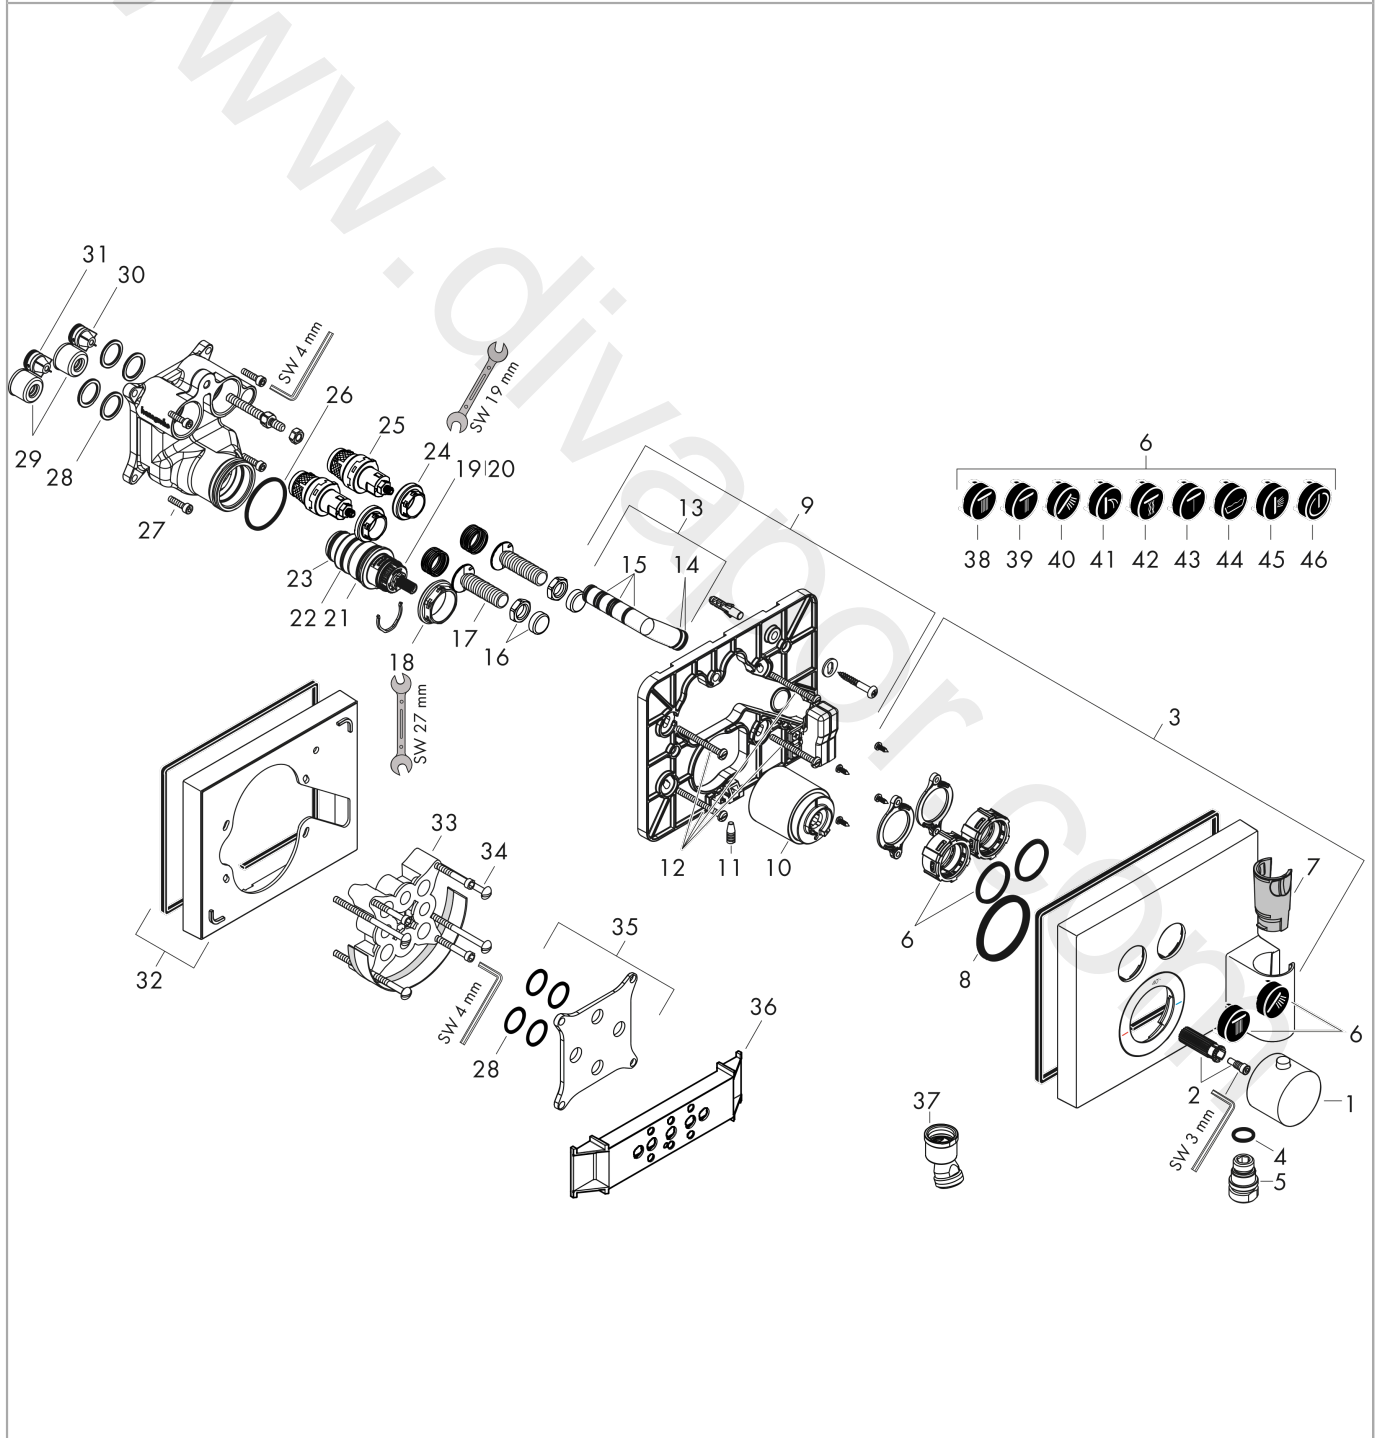

AXOR ShowerSelect

Thermostat for concealed installation square for 2 functions with wall outlet and shower holder

Surfaces: Article Number: 36712020

Exploded Drawing

Year of production: 11/16 - 12/19

AXOR ShowerSelect

Thermostat for concealed installation square for 2 functions with wall outlet and shower holder

Surfaces: Article Number: **36712020**

Spare part list

Year of production: **11/16 - 12/19**

Pos.		Article Number	Price	PU
1	handle for thermostat	92840020	£ 205,50	1
2	handle fixing set	95843000	£ 9,00	1
3	escutcheon	92299020	£ 555,00	1
4	O-ring 12x2	98214000	£ 3,30	1
5	set of symbols	92544610	£ 137,00	1
6	guide	95531000	£ 6,10	1
7	O-ring 44x4	98471000	£ 9,00	1
8	holder for escutcheon	92298000	£ 173,00	1
9	sleeve	92216020	£ 52,50	1
10	screw	97795000	£ 9,00	1
11	set of fixing screws	96454000	£ 9,00	1
12	extension set	92744000	£ 16,10	1
13	O-ring 11x1,5	98385000	£ 3,30	1
14	O-ring 10x1,5	98123000	£ 3,30	1
15	nut and flange	92696000	£ 16,10	1
16	Select-adapter	92219000	£ 6,10	1
17	nut	98913000	£ 20,50	1
18	thermostat cartridge	98282000	£ 110,00	1
19	cartridge for exchanged connections	92373000	£ 275,00	1
20	O-ring 25x2,5	92146000	£ 16,10	1
21	O-ring 25x1,5	98146000	£ 3,30	1
22	O-ring 20x1,5	98197000	£ 3,30	1
23	nut	98368000	£ 13,30	1
24	shut off unit	95758000	£ 110,00	1
25	O-ring 36x2	98156000	£ 3,30	1
26	set of screws	96525000	£ 9,00	1
27	O-ring 16x2	98133000	£ 3,30	1
28	noise reduction	94073000	£ 25,00	1
29	non return valve	97980000	£ 16,10	1
30	non return valve (pressure-resistant up to 2 MPa)	92594000	£ 16,10	1
31	extension 22 mm	13601020	£ 219,00	1
32	extension 25 mm	13595000	£ 75,00	1
33	set of fixing screws	97747000	£ 3,30	1
34	compensation set 1°	95521000	£ 173,00	1

AXOR ShowerSelect

Thermostat for concealed installation square for 2 functions with wall outlet and shower holder

Surfaces: Article Number: **36712020**

Spare part list

Year of production: **11/16 - 12/19**