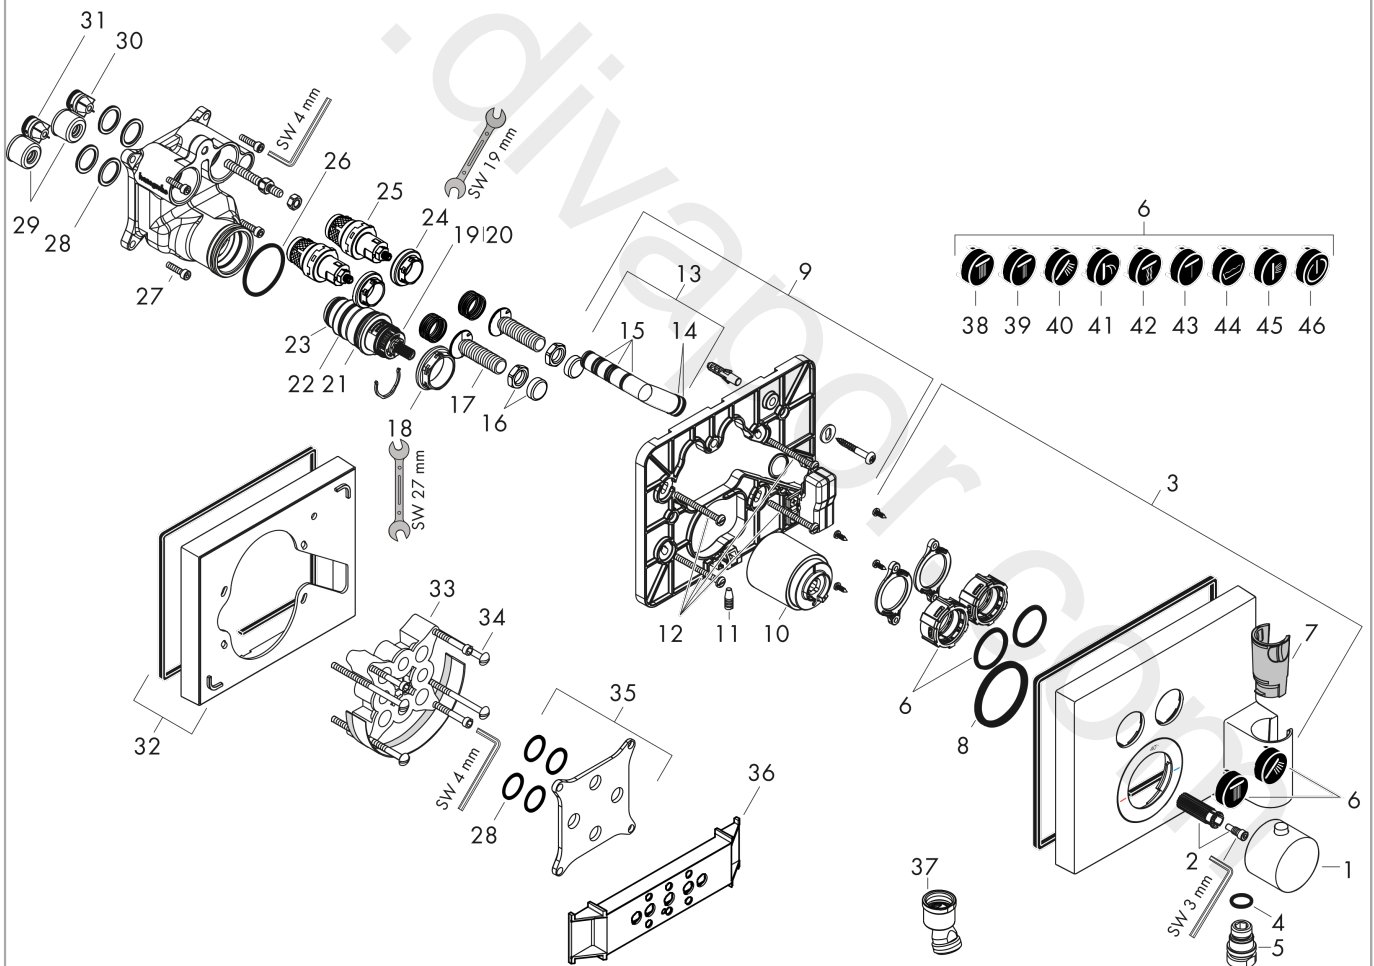

AXOR ShowerSelect

Thermostat for concealed installation square for 2 functions with wall outlet and shower holder

Finish: **Chrome** Article Number: **36712000**

product features

- consists of: Thermostat, shower holder
- 2 functions
- thermostat cartridge
- Select push-button on/off control for 2 outlets
- simultaneous use of several outlets
- maximum flow rate at 3 bar: 29 l/min
- flow rate hand shower connection at 3 bar: 14 l/min
- flow rate upper outlet: 29 l/min
- flow rate lower outlet: 29 l/min
- safety stop at 40 °C
- temperature limitation adjustable
- for shower hoses with a conical nut
- thermostat is delivered with buttons Rain large and hand shower
- connection type: basic set

Thermostat for concealed installation square for 2 functions with wall outlet and shower holder

Finish: **Chrome** Article Number: **36712000**

Flowchart

AXOR ShowerSelect

Thermostat for concealed installation square for 2 functions with wall outlet and shower holder

Finish: **Chrome** Article Number: **36712000**

Exploded Drawing

Year of production: >06/16

AXOR ShowerSelect

Thermostat for concealed installation square for 2 functions with wall outlet and shower holder

Pos.		Article Number	Price	PU
35	compensation set 1°	95521000	£ 173,00	1
36	fit-up aid	92540000	£ 14,10	1
37	ball joint	13583000	£ 29,00	1
38	symbol head shower Rain large	93571610	£ 13,30	1
39	symbol head shower Rain small	93572610	£ 13,30	1
40	symbol handshower	93573610	£ 13,30	1
41	symbol Flood jet	93574610	£ 13,30	1
42	symbol Whirl	93575610	£ 13,30	1
43	symbol Mono	93576610	£ 13,30	1
44	symbol tub	93577610	£ 13,30	1
45	symbol body shower	93578610	£ 13,30	1
46	symbol ON/OFF	93579610	£ 13,30	1
a	concealed item	01800180	£ 163,00	1
b	adapter for exchanged connections	93181000	£ 275,00	1