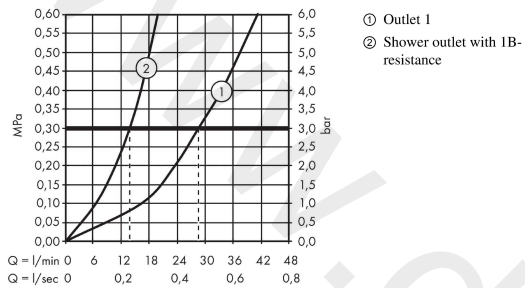

AXOR ShowerSelect

Thermostat for concealed installation square for 2 functions with wall outlet and shower holder

Finish: **Chrome** Article Number: **36712000**

Flowchart