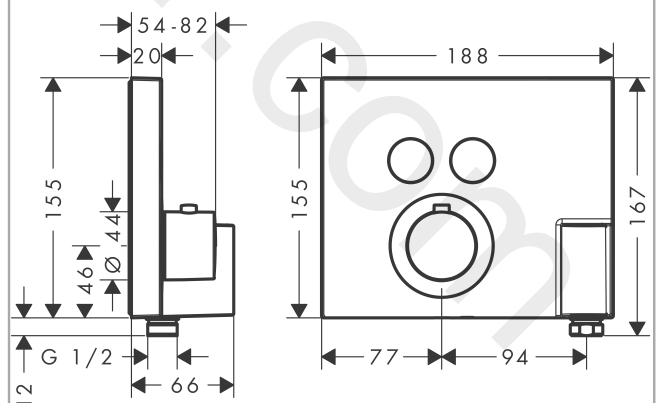

Scale drawing