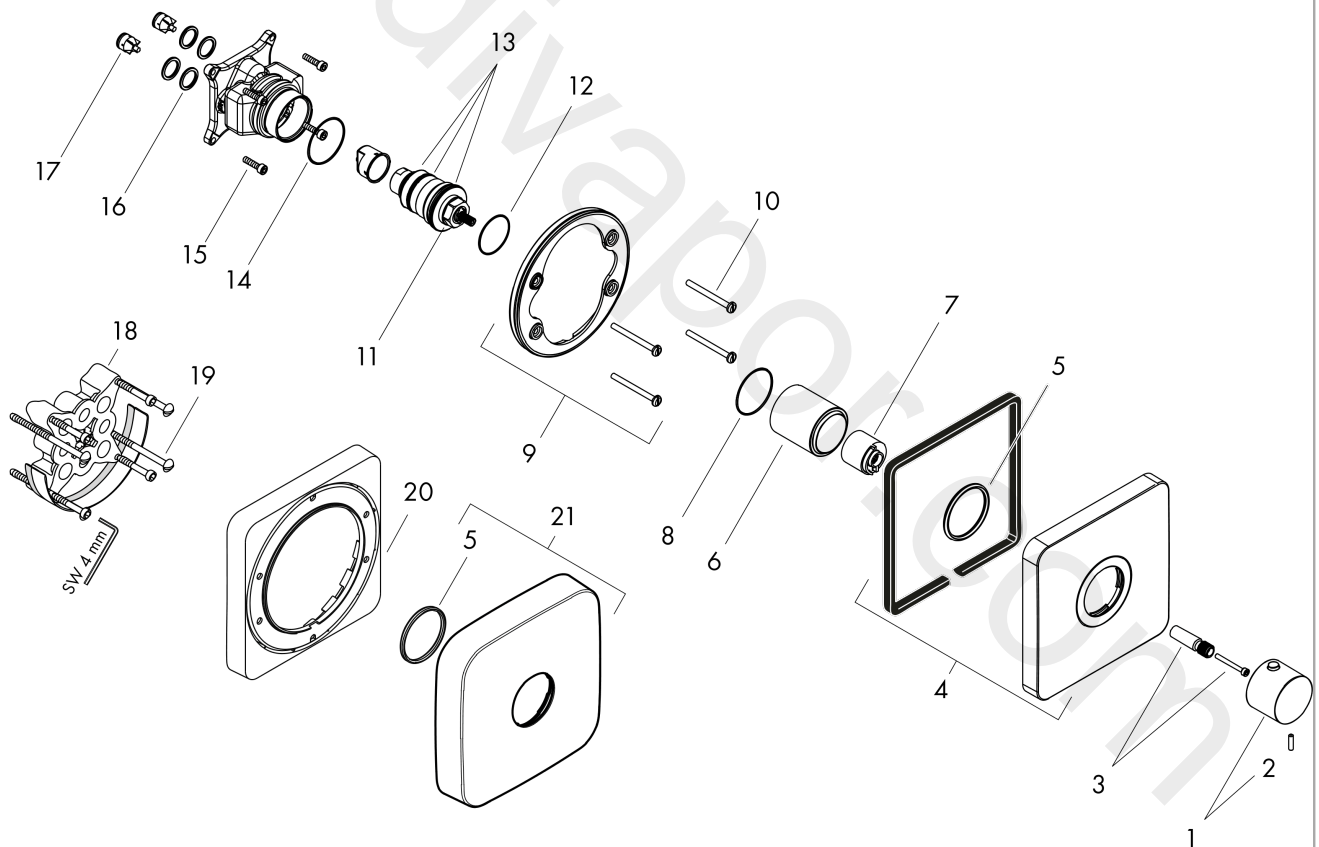

AXOR ShowerSelect
Thermostat HighFlow for concealed installation softsquare
Surfaces: Article Number: **36711830**

Exploded Drawing

Year of production: **11/16 - 12/19**

AXOR ShowerSelect
Thermostat HighFlow for concealed installation softsquare
 Surfaces: Article Number: **36711830**

Spare part list

Year of production: **11/16 - 12/19**

Pos.		Article Number	Price	PU
1	handle for thermostat	92534830	£ 144,00	1
2	hollow set screw M4x16	97663000	£ 3,30	1
3	adapter for handle	98701000	£ 9,00	1
4	escutcheon 170 / 170 mm	92535830	£ 412,50	1
5	O-ring 48x4	98414000	£ 9,00	1
6	sleeve	95331830	£ 96,00	1
7	sleeve	98679830	£ 118,50	1
8	O-ring 45x1,5	92542000	£ 3,30	1
9	holder for escutcheon	98793000	£ 43,00	1
10	set of fixing screws	96454000	£ 9,00	1
11	set of screws	96525000	£ 9,00	1
12	thermostat cartridge	96633000	£ 137,00	1
13	O-ring 35x2	92604000	£ 6,10	1
14	sealing set	96636000	£ 51,00	1
15	O-ring 43x1,5	98148000	£ 3,30	1
16	O-ring 16x2	98133000	£ 3,30	1
17	set of non return valves DW 15	97350000	£ 20,50	1
18	extension 25 mm	13595000	£ 75,00	1
19	set of fixing screws	97747000	£ 3,30	1
20	extension 22 mm	98860000	£ 84,00	1
21	escutcheon height = 33 mm (when wall is not deep enough).	14971830	£ 130,50	1
a	concealed item	01800180	£ 163,00	1
b	adapter for exchanged connections	93181000	£ 275,00	1