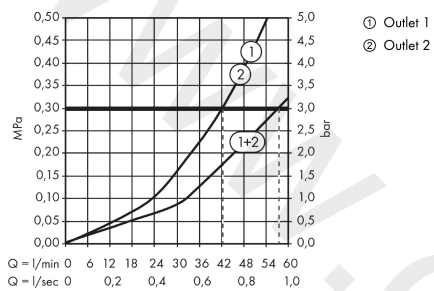

AXOR ShowerSelect
Thermostat HighFlow for concealed installation softsquare
 Finish: **Brushed Red Gold** Article Number: **36711310**

product features

- thermostat cartridge
- maximum flow rate at 3 bar: 59 l/min
- flow rate upper outlet: 42 l/min
- flow rate lower outlet: 42 l/min
- safety stop at 40 °C
- temperature limitation adjustable
- connection type: basic set
- WRAS 2305061
- WRAS 2305061 - Approval letter 2305061

Article Details

Price excl. VAT 743,70 £

Product image

Scale drawing

AXOR ShowerSelect
Thermostat HighFlow for concealed installation softsquare
 Finish: **Brushed Red Gold** Article Number: **36711310**

Flowchart