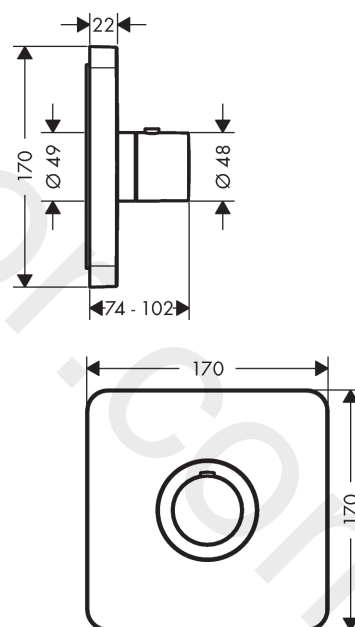

AXOR ShowerSelect
Thermostat HighFlow for concealed installation softsquare
 Finish: **Brushed Red Gold** Article Number: **36711310**

product features

- thermostat cartridge
- maximum flow rate at 3 bar: 59 l/min
- flow rate upper outlet: 42 l/min
- flow rate lower outlet: 42 l/min
- safety stop at 40 °C
- temperature limitation adjustable
- connection type: basic set
- WRAS 2305061
- WRAS 2305061 - Approval letter 2305061

Article Details

Price excl. VAT 743,70 £

Product image

Scale drawing

AXOR ShowerSelect
Thermostat HighFlow for concealed installation softsquare
 Finish: **Brushed Red Gold** Article Number: **36711310**

Flowchart

AXOR ShowerSelect
Thermostat HighFlow for concealed installation softsquare
Finish: **Brushed Red Gold** Article Number: **36711310**

Exploded Drawing

Year of production: >11/16

AXOR ShowerSelect
Thermostat HighFlow for concealed installation softsquare
 Finish: **Brushed Red Gold** Article Number: **36711310**