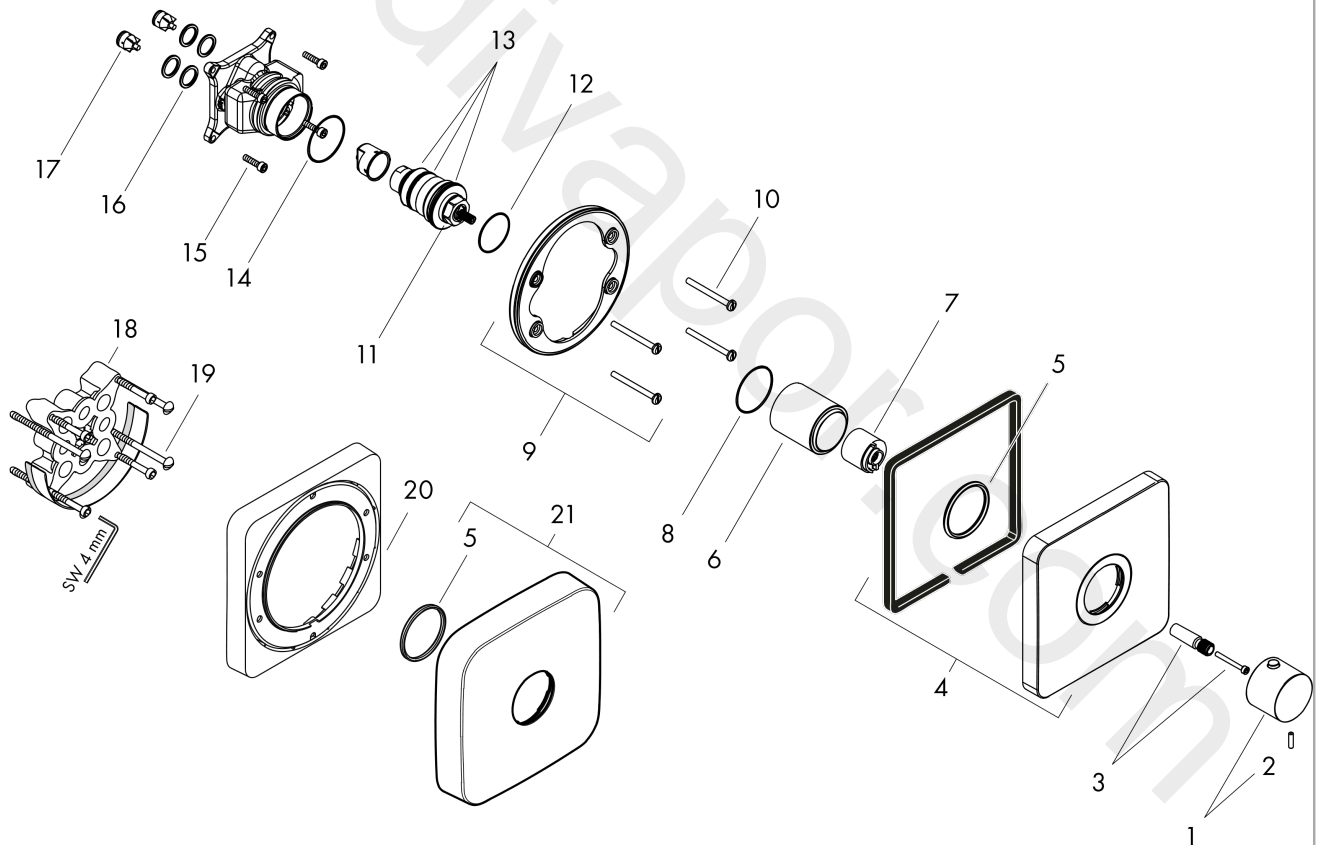

AXOR ShowerSelect
Thermostat HighFlow for concealed installation softsquare
Finish: **Brushed Red Gold** Article Number: **36711310**

Exploded Drawing

Year of production: >11/16

AXOR ShowerSelect
Thermostat HighFlow for concealed installation softsquare
Finish: **Brushed Red Gold** Article Number: **36711310**

Spare part list

Year of production: >11/16

Pos.		Article Number	Price	PU
1	handle for thermostat	92534310	£ 142,00	1
2	hollow set screw M4x16	97663000	£ 3,30	1
3	adapter for handle	98701000	£ 9,00	1
4	escutcheon 170 / 170 mm	92535310	£ 412,50	1
5	O-ring 48x4	98414000	£ 9,00	1
6	sleeve	95331310	£ 96,00	1
7	safety set for temperature control	97334000	£ 13,30	1
8	O-ring 45x1,5	92542000	£ 3,30	1
9	holder for escutcheon	98793000	£ 43,00	1
10	set of fixing screws	96454000	£ 9,00	1
11	set of screws	96525000	£ 9,00	1
12	thermostat cartridge	96633000	£ 137,00	1
13	O-ring 35x2	92604000	£ 6,10	1
14	sealing set	96636000	£ 51,00	1
15	O-ring 43x1,5	98148000	£ 3,30	1
16	O-ring 16x2	98133000	£ 3,30	1
17	set of non return valves DW 15	97350000	£ 20,50	1
18	extension 25 mm	13595000	£ 75,00	1
19	set of fixing screws	97747000	£ 3,30	1
20	extension 22 mm	98860000	£ 84,00	1
21	escutcheon height = 33 mm (when wall is not deep enough).	14971310	£ 130,50	1
a	concealed item	01800180	£ 163,00	1
b	adapter for exchanged connections	93181000	£ 275,00	1