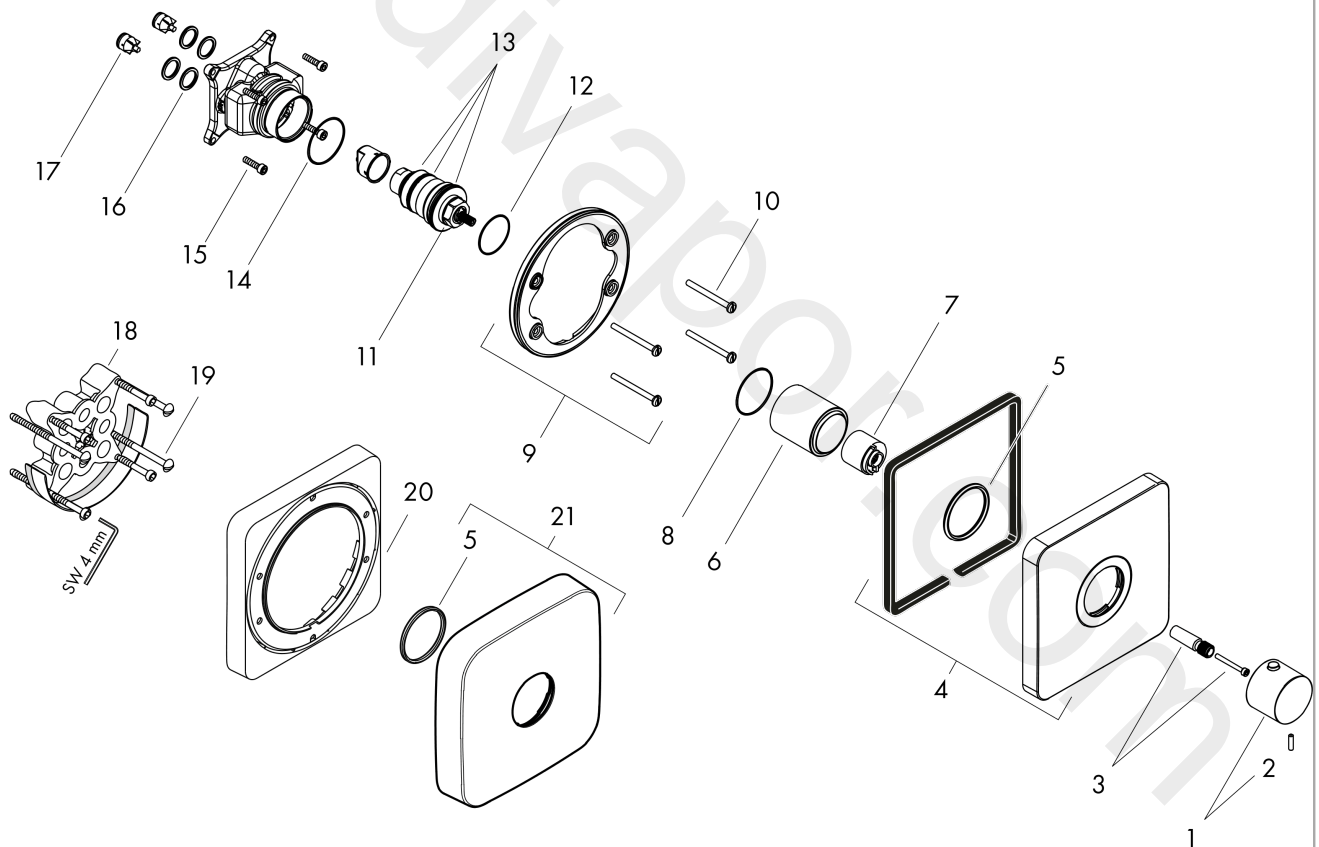

**AXOR ShowerSelect**  
**Thermostat HighFlow for concealed installation softsquare**  
Surfaces: Article Number: **36711260**

## Exploded Drawing

Year of production: **11/16 - 12/19**

**AXOR ShowerSelect**  
**Thermostat HighFlow for concealed installation softsquare**  
 Surfaces: Article Number: **36711260**

## Spare part list

Year of production: **11/16 - 12/19**

Pos.		Article Number	Price	PU
1	handle for thermostat	92534260	£ 142,00	1
2	hollow set screw M4x16	97663000	£ 3,30	1
3	adapter for handle	98701000	£ 9,00	1
4	escutcheon 170 / 170 mm	92535260	£ 420,00	1
5	O-ring 48x4	98414000	£ 9,00	1
6	sleeve	95331260	£ 96,00	1
7	safety set for temperature control	97334000	£ 13,30	1
8	O-ring 45x1,5	92542000	£ 3,30	1
9	holder for escutcheon	98793000	£ 43,00	1
10	set of fixing screws	96454000	£ 9,00	1
11	set of screws	96525000	£ 9,00	1
12	thermostat cartridge	96633000	£ 137,00	1
13	O-ring 35x2	92604000	£ 6,10	1
14	sealing set	96636000	£ 51,00	1
15	O-ring 43x1,5	98148000	£ 3,30	1
16	O-ring 16x2	98133000	£ 3,30	1
17	set of non return valves DW 15	97350000	£ 20,50	1
18	extension 25 mm	13595000	£ 75,00	1
19	set of fixing screws	97747000	£ 3,30	1
20	extension 22 mm	98860000	£ 84,00	1
21	escutcheon height = 33 mm (when wall is not deep enough).	14971260	£ 130,50	1
a	concealed item	01800180	£ 163,00	1
b	adapter for exchanged connections	93181000	£ 275,00	1