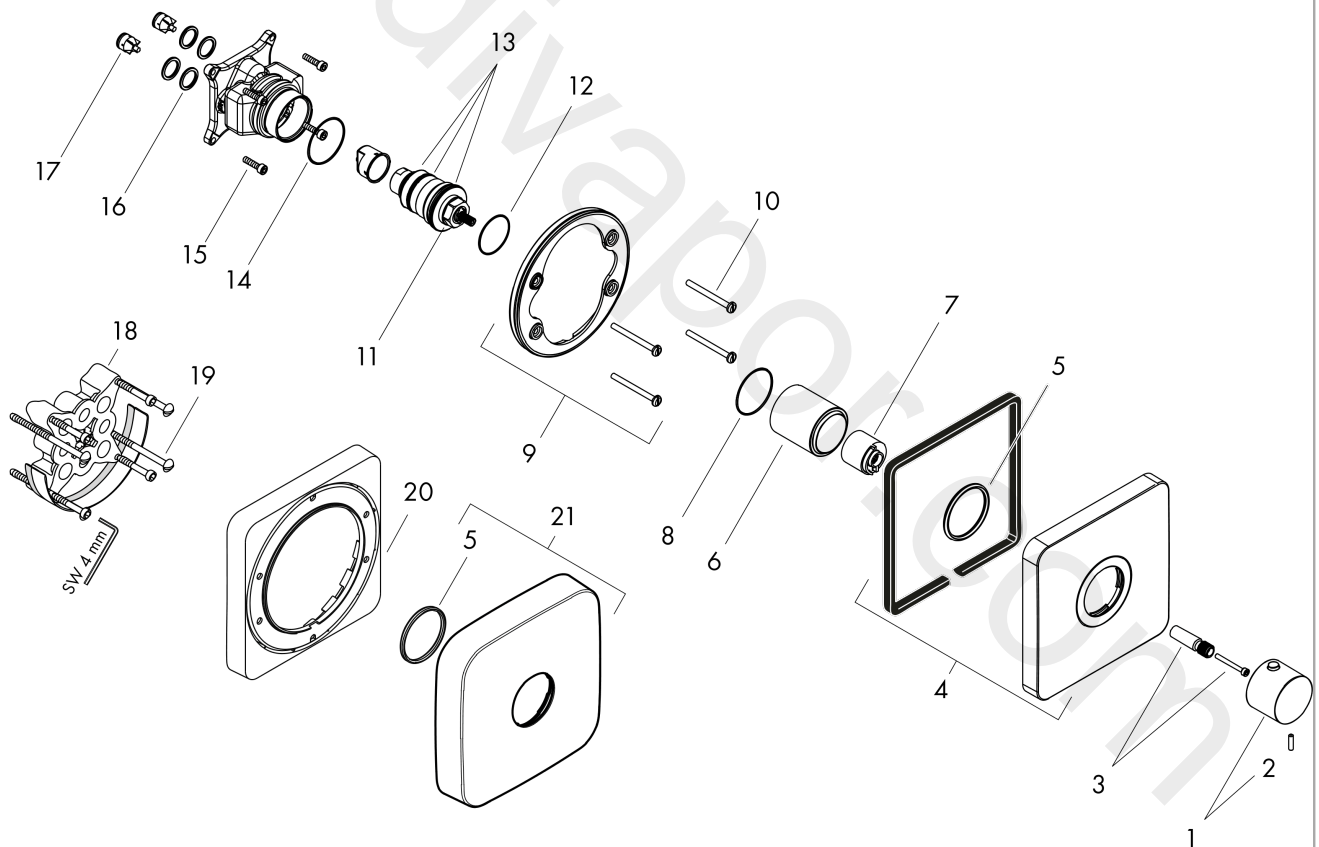

AXOR ShowerSelect
Thermostat HighFlow for concealed installation softsquare
Surfaces: Article Number: **36711130**

Exploded Drawing

Year of production: **11/16 - 12/19**

AXOR ShowerSelect
Thermostat HighFlow for concealed installation softsquare
 Surfaces: Article Number: **36711130**

Spare part list

Year of production: **11/16 - 12/19**

Pos.		Article Number	Price	PU
1	handle for thermostat	92534130	£ 144,00	1
2	hollow set screw M4x16	97663000	£ 3,30	1
3	adapter for handle	98701000	£ 9,00	1
4	escutcheon 170 / 170 mm	92535130	£ 412,50	1
5	O-ring 48x4	98414000	£ 9,00	1
6	sleeve	95331130	£ 96,00	1
7	safety set for temperature control	97334000	£ 13,30	1
8	O-ring 45x1,5	92542000	£ 3,30	1
9	holder for escutcheon	98793000	£ 43,00	1
10	set of fixing screws	96454000	£ 9,00	1
11	set of screws	96525000	£ 9,00	1
12	thermostat cartridge	96633000	£ 137,00	1
13	O-ring 35x2	92604000	£ 6,10	1
14	sealing set	96636000	£ 51,00	1
15	O-ring 43x1,5	98148000	£ 3,30	1
16	O-ring 16x2	98133000	£ 3,30	1
17	set of non return valves DW 15	97350000	£ 20,50	1
18	extension 25 mm	13595000	£ 75,00	1
19	set of fixing screws	97747000	£ 3,30	1
20	extension 22 mm	98860000	£ 84,00	1
21	escutcheon height = 33 mm (when wall is not deep enough).	14971130	£ 130,50	1
a	concealed item	01800180	£ 163,00	1
b	adapter for exchanged connections	93181000	£ 275,00	1