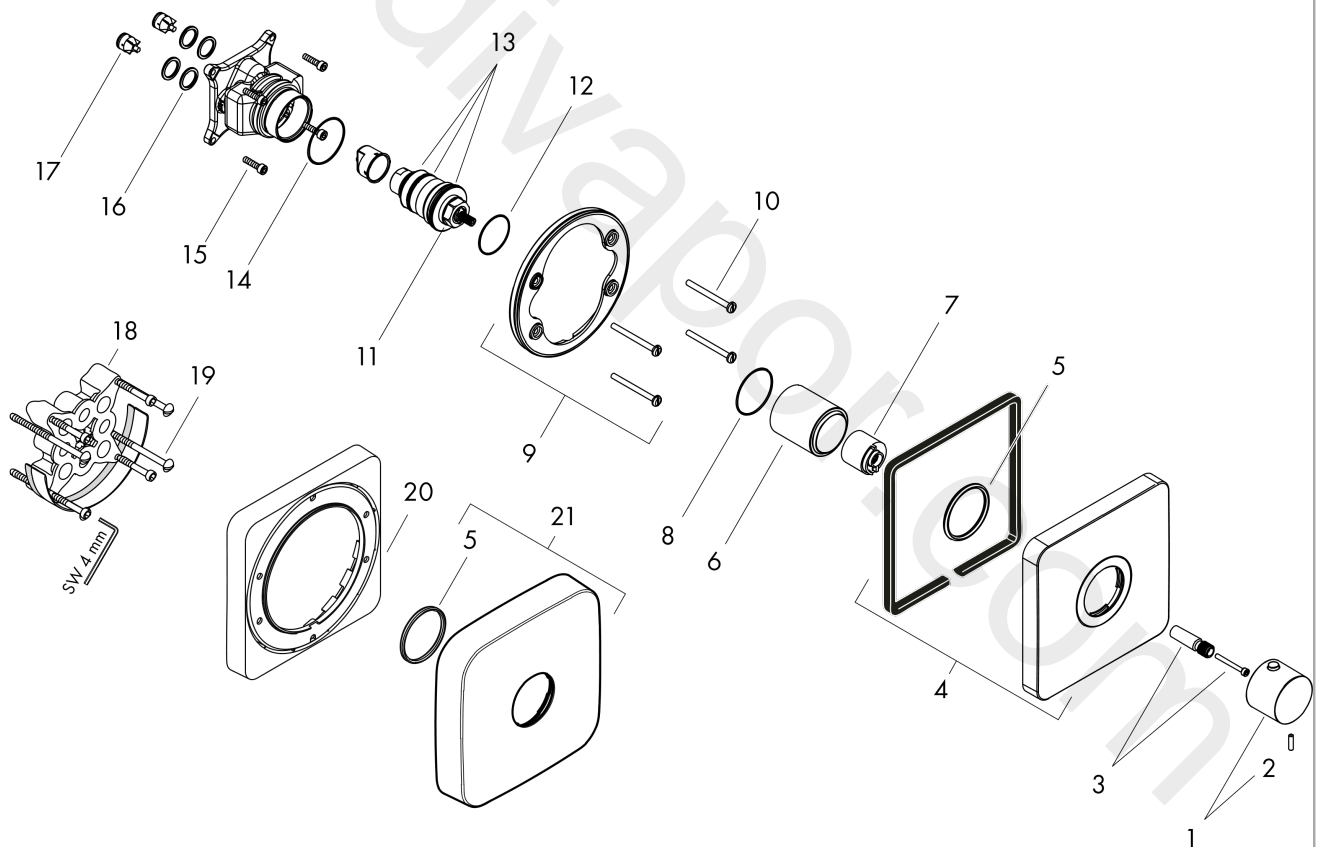

AXOR ShowerSelect
Thermostat HighFlow for concealed installation softsquare
Surfaces: Article Number: **36711020**

Exploded Drawing

Year of production: **11/16 - 12/19**

AXOR ShowerSelect
Thermostat HighFlow for concealed installation softsquare
 Surfaces: Article Number: **36711020**

Spare part list

Year of production: **11/16 - 12/19**

Pos.		Article Number	Price	PU
1	handle for thermostat	92534020	£ 144,00	1
2	hollow set screw M4x16	97663000	£ 3,30	1
3	adapter for handle	98701000	£ 9,00	1
4	escutcheon 170 / 170 mm	92535020	£ 412,50	1
5	O-ring 48x4	98414000	£ 9,00	1
6	sleeve	95331020	£ 96,00	1
7	safety set for temperature control	97334000	£ 13,30	1
8	O-ring 45x1,5	92542000	£ 3,30	1
9	holder for escutcheon	98793000	£ 43,00	1
10	set of fixing screws	96454000	£ 9,00	1
11	set of screws	96525000	£ 9,00	1
12	thermostat cartridge	96633000	£ 137,00	1
13	O-ring 35x2	92604000	£ 6,10	1
14	sealing set	96636000	£ 51,00	1
15	O-ring 43x1,5	98148000	£ 3,30	1
16	O-ring 16x2	98133000	£ 3,30	1
17	set of non return valves DW 15	97350000	£ 20,50	1
18	extension 25 mm	13595000	£ 75,00	1
19	set of fixing screws	97747000	£ 3,30	1
20	extension 22 mm	98860000	£ 84,00	1
21	escutcheon height = 33 mm (when wall is not deep enough).	14971020	£ 130,50	1
a	concealed item	01800180	£ 163,00	1
b	adapter for exchanged connections	93181000	£ 275,00	1