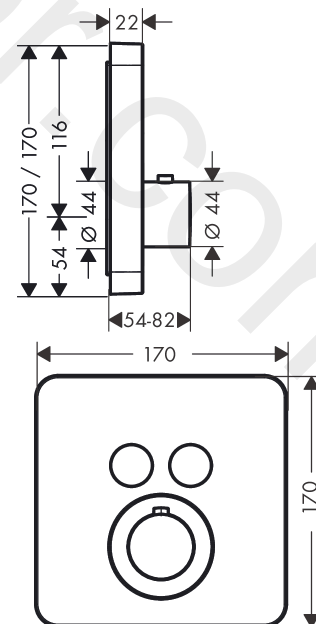

AXOR ShowerSolutions
Thermostat for concealed installation softsquare for 2 functions
 Finish: **Polished Gold Optic** Article Number: **36707990**

product features

- 2 functions
- thermostat cartridge
- Select push-button on/off control for 2 outlets
- simultaneous use of several outlets
- maximum flow rate at 3 bar: 29,7 l/min
- flow rate upper outlet: 25 l/min
- flow rate lower outlet: 23 l/min
- flow rate by simultaneous use of all outlets: 29,7 l/min
- safety stop at 40 °C
- temperature limitation adjustable
- thermostat is delivered with buttons hand shower and Rain large
- connection type: basic set
- WRAS 2004021
- WRAS 2004021 - WRAS Approval Letter

Article Details

Price excl. VAT 1.150,00 £

Technology

Product image

Scale drawing

AXOR ShowerSolutions
Thermostat for concealed installation softsquare for 2 functions
Finish: **Polished Gold Optic** Article Number: **36707990**

AXOR ShowerSolutions
Thermostat for concealed installation softsquare for 2 functions
 Finish: **Polished Gold Optic** Article Number: **36707990**

Spare part list

Year of production: >11/16

Pos.		Article Number	Price	PU
35	symbol Mono	93576610	£ 13,30	1
36	symbol tub	93577610	£ 13,30	1
37	symbol body shower	93578610	£ 13,30	1
38	symbol ON/OFF	93579610	£ 13,30	1
a	concealed item	01800180	£ 163,00	1