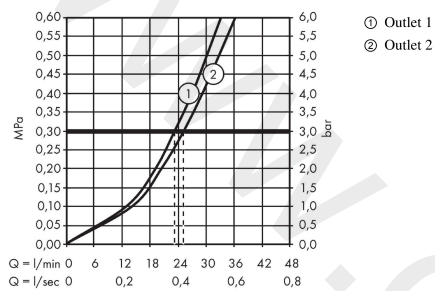

AXOR ShowerSolutions
Thermostat for concealed installation softsquare for 2 functions
Finish: **Polished Gold Optic**   Article Number: **36707990**

Flowchart