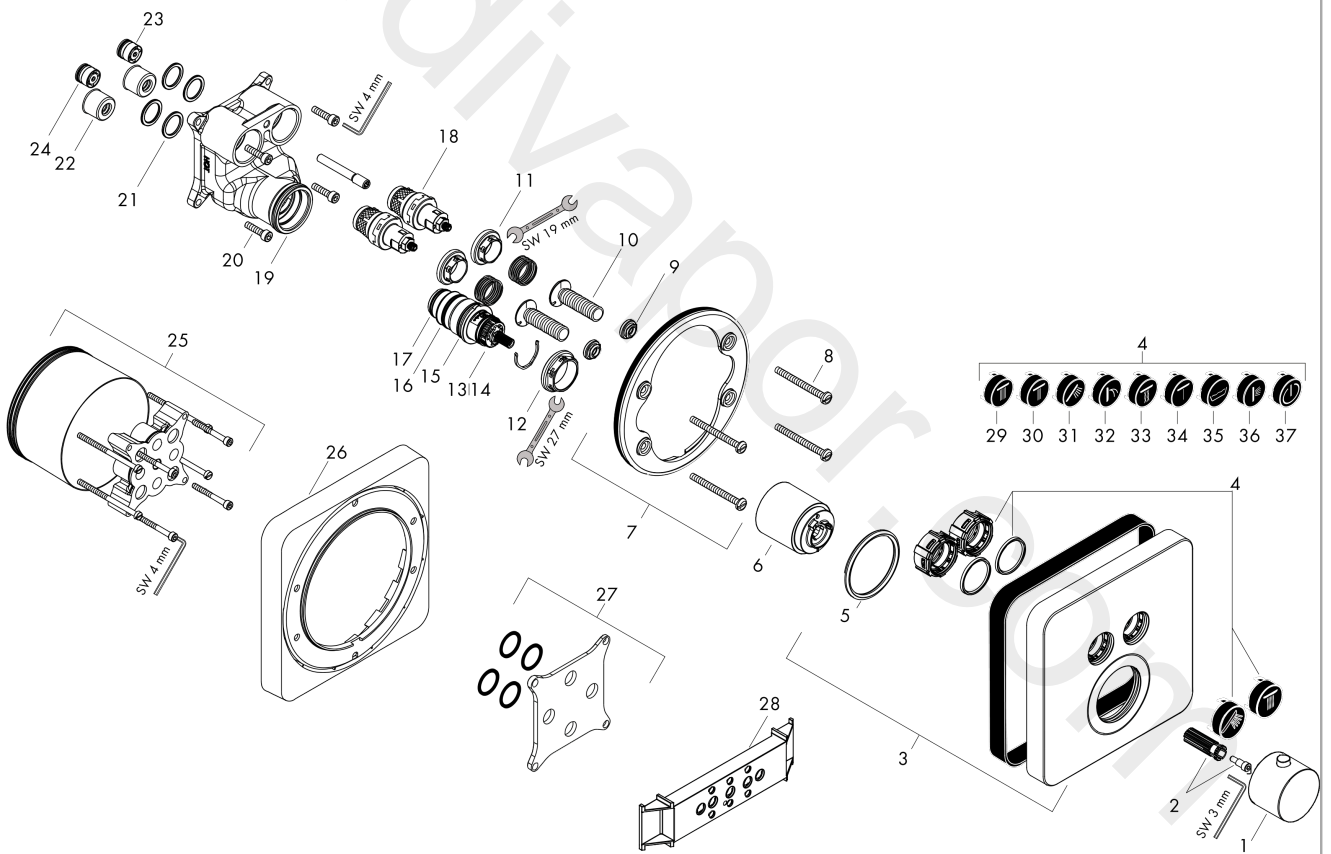

AXOR ShowerSolutions
Thermostat for concealed installation softsquare for 2 functions
Finish: **Polished Gold Optic**   Article Number: **36707990**

Exploded Drawing

Year of production: >11/16

AXOR ShowerSolutions
Thermostat for concealed installation softsquare for 2 functions
Finish: **Polished Gold Optic** Article Number: **36707990**

Spare part list

Year of production: >11/16

Pos.		Article Number	Price	PU
1	handle for thermostat	92840990	£ 202,00	1
2	handle fixing set	95843000	£ 9,00	1
3	escutcheon 170 / 170 mm	93029990	£ 420,00	1
4	set of symbols	92544610	£ 137,00	1
5	O-Ring 48x3	95508000	£ 3,30	1
6	sleeve	92216990	£ 51,00	1
7	holder for escutcheon	98793000	£ 43,00	1
8	set of fixing screws	96454000	£ 9,00	1
9	nut and flange	92696000	£ 16,10	1
10	Select-adapter	92219000	£ 6,10	1
11	nut	98368000	£ 13,30	1
12	nut	98913000	£ 20,50	1
13	thermostat cartridge	98282000	£ 110,00	1
14	cartridge for exchanged connections	92373000	£ 275,00	1
15	O-ring 25x2,5	92146000	£ 16,10	1
16	O-ring 25x1,5	98146000	£ 3,30	1
17	O-ring 20x1,5	98197000	£ 3,30	1
18	shut off unit	95758000	£ 110,00	1
19	O-ring 36x2	98156000	£ 3,30	1
20	set of screws	96525000	£ 9,00	1
21	O-ring 16x2	98133000	£ 3,30	1
22	noise reduction	94073000	£ 25,00	1
23	non return valve	97980000	£ 16,10	1
24	non return valve (pressure-resistant up to 2 MPa)	92594000	£ 16,10	1
25	extension 25 mm	13595000	£ 75,00	1
26	set of fixing screws	97747000	£ 3,30	1
27	extension 22 mm	98860990	£ 126,00	1
28	compensation set 1°	95521000	£ 173,00	1
29	fit-up aid	92540000	£ 14,10	1
30	symbol head shower Rain large	93571610	£ 13,30	1
31	symbol head shower Rain small	93572610	£ 13,30	1
32	symbol handshower	93573610	£ 13,30	1
33	symbol Flood jet	93574610	£ 13,30	1
34	symbol Whirl	93575610	£ 13,30	1