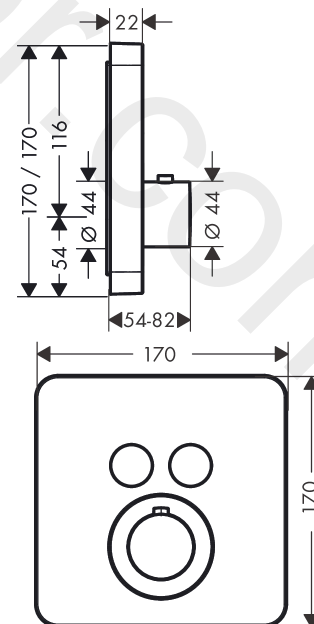

AXOR ShowerSolutions
Thermostat for concealed installation softsquare for 2 functions
 Finish: **Brushed Brass** Article Number: **36707950**

product features

- 2 functions
- thermostat cartridge
- Select push-button on/off control for 2 outlets
- simultaneous use of several outlets
- maximum flow rate at 3 bar: 29,7 l/min
- flow rate upper outlet: 25 l/min
- flow rate lower outlet: 23 l/min
- flow rate by simultaneous use of all outlets: 29,7 l/min
- safety stop at 40 °C
- temperature limitation adjustable
- thermostat is delivered with buttons hand shower and Rain large
- connection type: basic set
- WRAS 2004021
- WRAS 2004021 - WRAS Approval Letter

Article Details

Price excl. VAT 1.150,00 £

Technology

Product image

Scale drawing

AXOR ShowerSolutions
Thermostat for concealed installation softsquare for 2 functions
Finish: **Brushed Brass** Article Number: **36707950**

Flowchart

AXOR ShowerSolutions
Thermostat for concealed installation softsquare for 2 functions
 Finish: **Brushed Brass** Article Number: **36707950**

Exploded Drawing

Year of production: >11/16

AXOR ShowerSolutions
Thermostat for concealed installation softsquare for 2 functions
 Finish: **Brushed Brass** Article Number: **36707950**

AXOR ShowerSolutions
Thermostat for concealed installation softsquare for 2 functions
 Finish: **Brushed Brass** Article Number: **36707950**

Spare part list

Year of production: >11/16

Pos.		Article Number	Price	PU
35	symbol Mono	93576610	£ 13,30	1
36	symbol tub	93577610	£ 13,30	1
37	symbol body shower	93578610	£ 13,30	1
38	symbol ON/OFF	93579610	£ 13,30	1
a	concealed item	01800180	£ 163,00	1