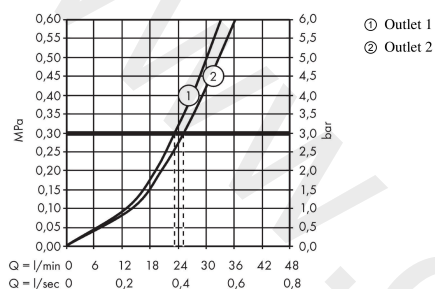

AXOR ShowerSolutions
Thermostat for concealed installation softsquare for 2 functions
Finish: **Brushed Brass** Article Number: **36707950**

Flowchart