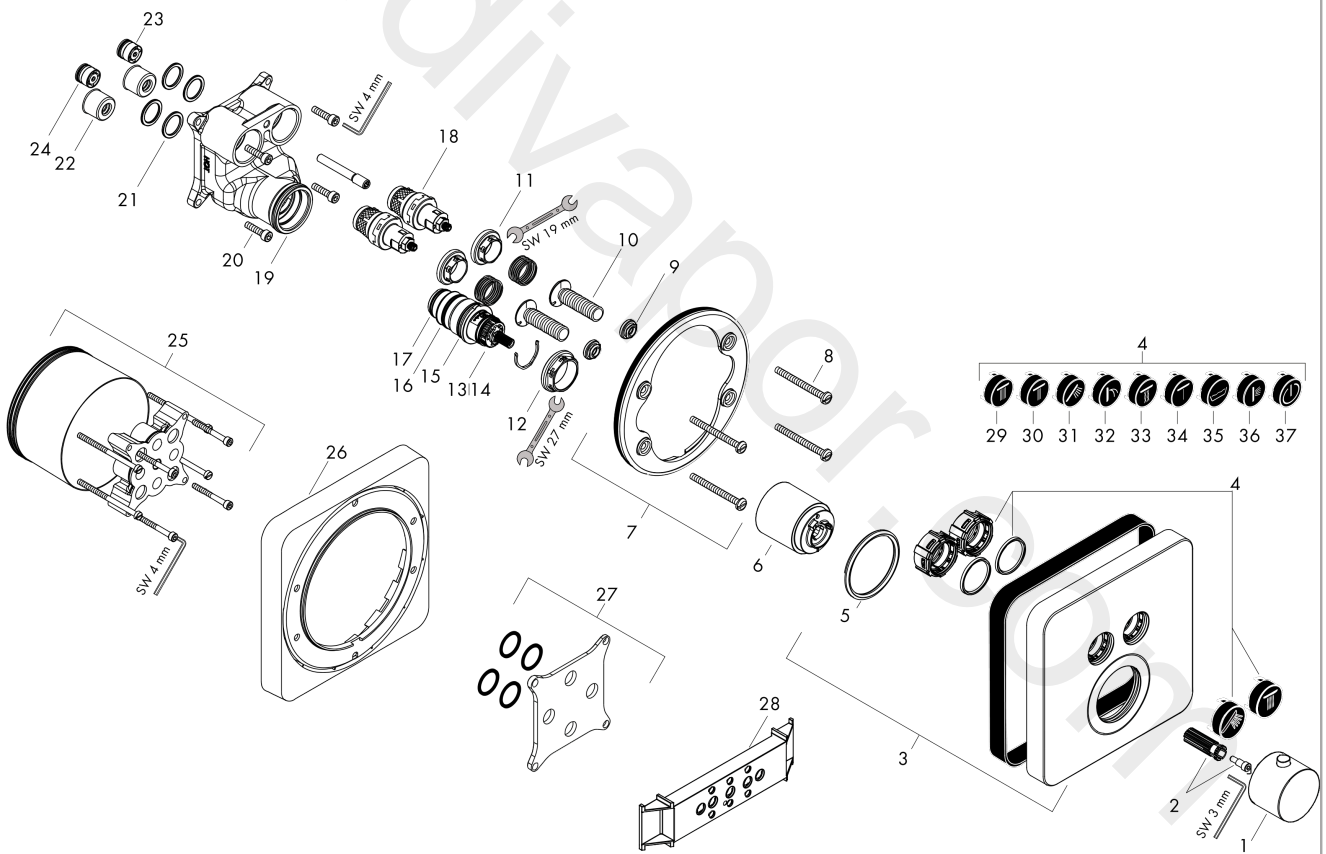

AXOR ShowerSolutions
Thermostat for concealed installation softsquare for 2 functions
Finish: **Brushed Brass**   Article Number: **36707950**

Exploded Drawing

Year of production: >11/16

AXOR ShowerSolutions
Thermostat for concealed installation softsquare for 2 functions
Finish: **Brushed Brass** Article Number: **36707950**

Spare part list

Year of production: >11/16

Pos.		Article Number	Price	PU
1	handle for thermostat	92840950	£ 202,00	1
2	handle fixing set	95843000	£ 9,00	1
3	escutcheon 170 / 170 mm	93029950	£ 420,00	1
4	set of symbols	92544610	£ 137,00	1
5	O-Ring 48x3	95508000	£ 3,30	1
6	sleeve	92216950	£ 51,00	1
7	holder for escutcheon	98793000	£ 43,00	1
8	set of fixing screws	96454000	£ 9,00	1
9	nut and flange	92696000	£ 16,10	1
10	Select-adapter	92219000	£ 6,10	1
11	nut	98368000	£ 13,30	1
12	nut	98913000	£ 20,50	1
13	thermostat cartridge	98282000	£ 110,00	1
14	cartridge for exchanged connections	92373000	£ 275,00	1
15	O-ring 25x2,5	92146000	£ 16,10	1
16	O-ring 25x1,5	98146000	£ 3,30	1
17	O-ring 20x1,5	98197000	£ 3,30	1
18	shut off unit	95758000	£ 110,00	1
19	O-ring 36x2	98156000	£ 3,30	1
20	set of screws	96525000	£ 9,00	1
21	O-ring 16x2	98133000	£ 3,30	1
22	noise reduction	94073000	£ 25,00	1
23	non return valve	97980000	£ 16,10	1
24	non return valve (pressure-resistant up to 2 MPa)	92594000	£ 16,10	1
25	extension 25 mm	13595000	£ 75,00	1
26	set of fixing screws	97747000	£ 3,30	1
27	extension 22 mm	98860950	£ 126,00	1
28	compensation set 1°	95521000	£ 173,00	1
29	fit-up aid	92540000	£ 14,10	1
30	symbol head shower Rain large	93571610	£ 13,30	1
31	symbol head shower Rain small	93572610	£ 13,30	1
32	symbol handshower	93573610	£ 13,30	1
33	symbol Flood jet	93574610	£ 13,30	1
34	symbol Whirl	93575610	£ 13,30	1