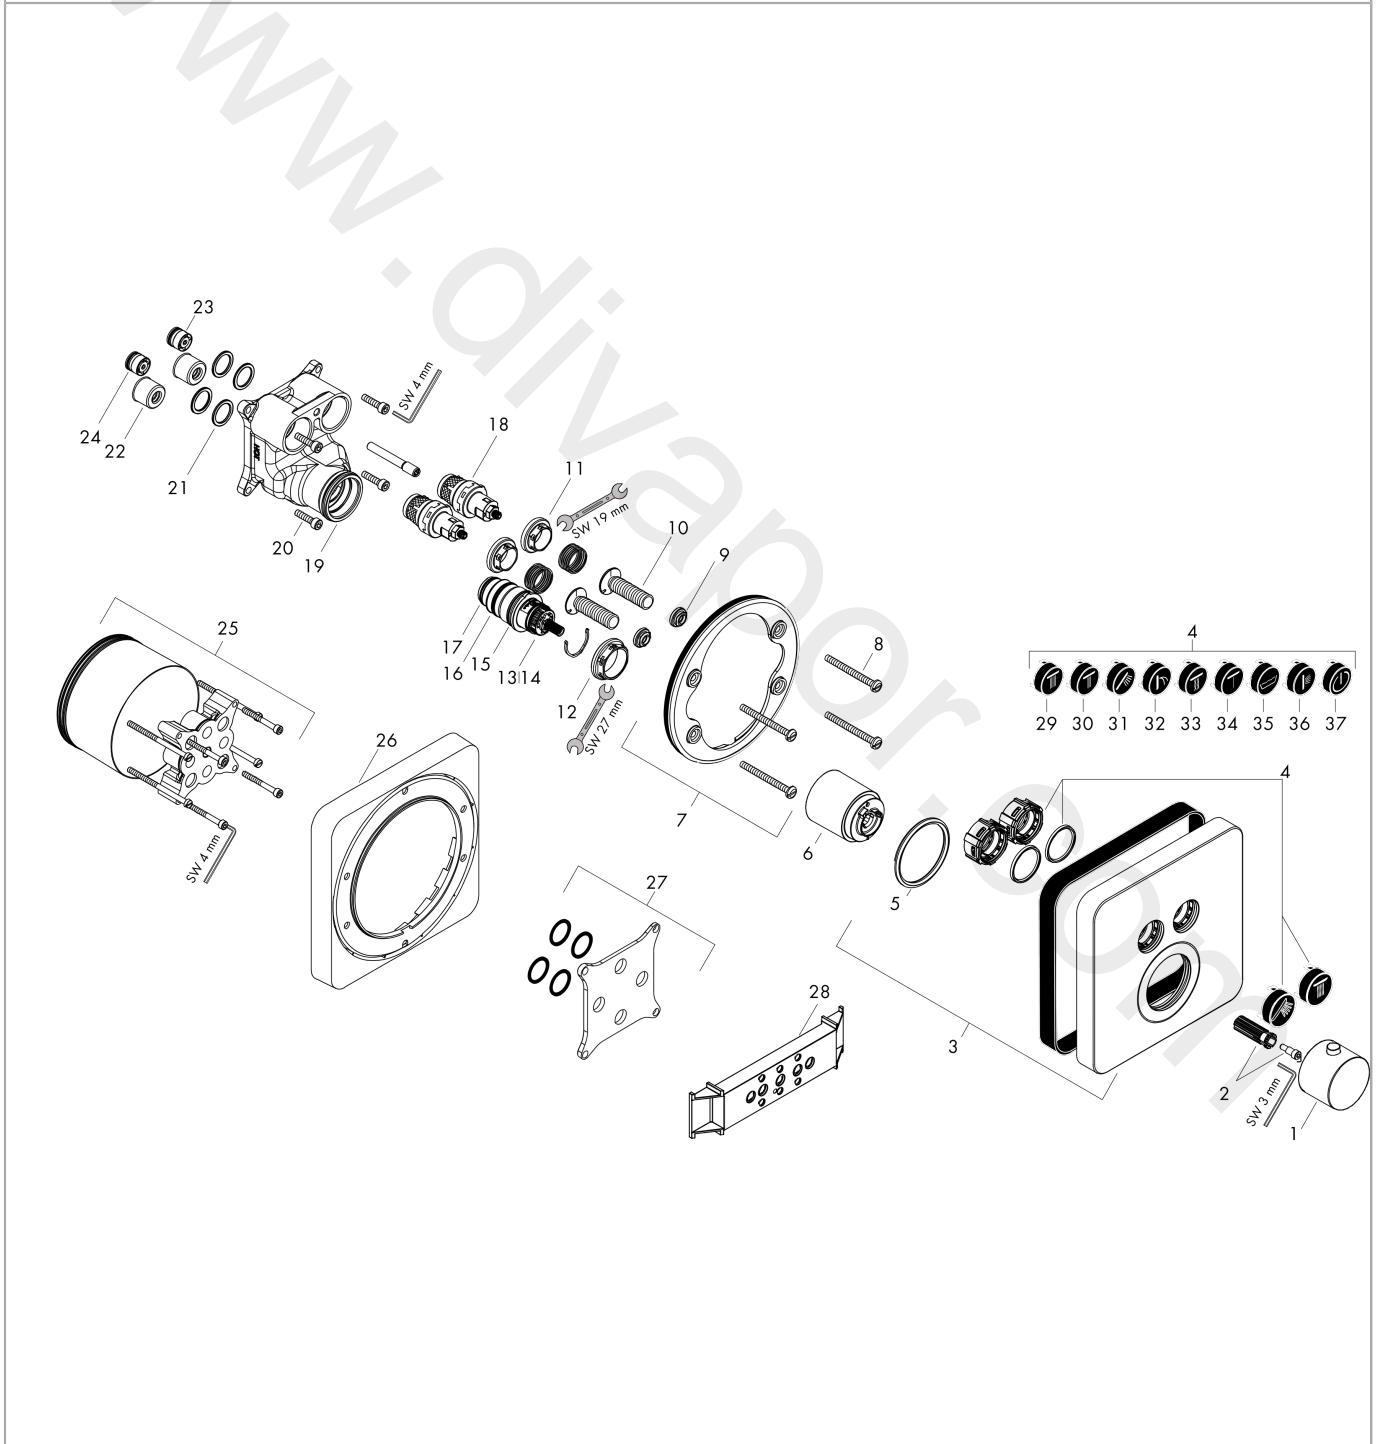

AXOR ShowerSolutions
Thermostat for concealed installation softsquare for 2 functions
 Surfaces: Article Number: **36707930**

Exploded Drawing

Year of production: **11/16 - 12/19**

AXOR ShowerSolutions
Thermostat for concealed installation softsquare for 2 functions
 Surfaces: Article Number: **36707930**

AXOR ShowerSolutions
Thermostat for concealed installation softsquare for 2 functions
 Surfaces: Article Number: **36707930**

Spare part list

Year of production: **11/16 - 12/19**

Pos.		Article Number	Price	PU
35	symbol Mono	93576610	£ 13,30	1
36	symbol tub	93577610	£ 13,30	1
37	symbol body shower	93578610	£ 13,30	1
38	symbol ON/OFF	93579610	£ 13,30	1
a	concealed item	01800180	£ 163,00	1