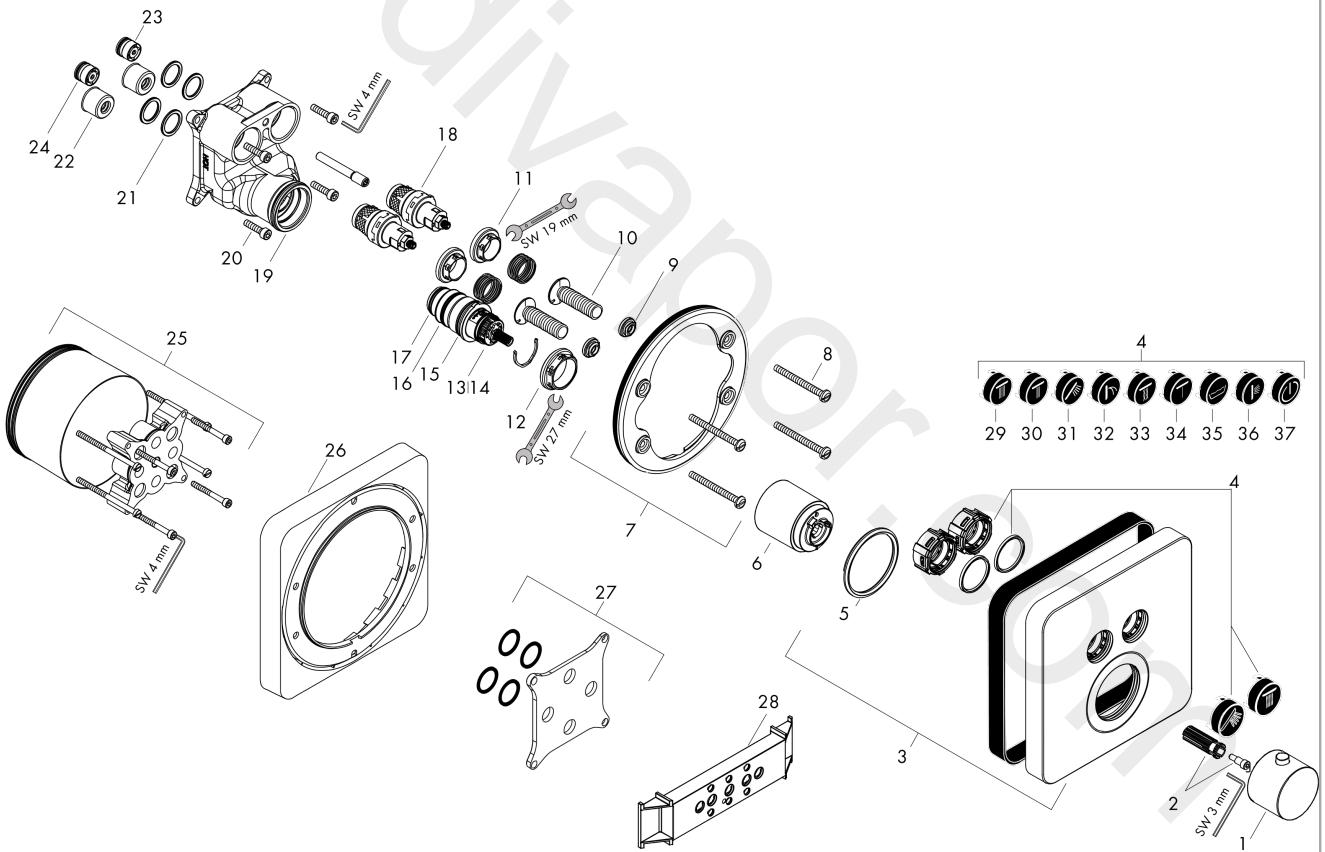

AXOR ShowerSolutions
Thermostat for concealed installation softsquare for 2 functions
 Surfaces: Article Number: **36707830**

Exploded Drawing

Year of production: **11/16 - 12/19**

AXOR ShowerSolutions
Thermostat for concealed installation softsquare for 2 functions
 Surfaces: Article Number: **36707830**

AXOR ShowerSolutions
Thermostat for concealed installation softsquare for 2 functions
 Surfaces: Article Number: **36707830**

Spare part list

Year of production: **11/16 - 12/19**

Pos.		Article Number	Price	PU
35	symbol Mono	93576610	£ 13,30	1
36	symbol tub	93577610	£ 13,30	1
37	symbol body shower	93578610	£ 13,30	1
38	symbol ON/OFF	93579610	£ 13,30	1
a	concealed item	01800180	£ 163,00	1