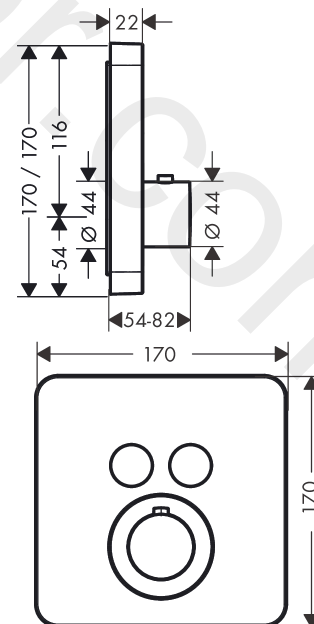

AXOR ShowerSolutions
Thermostat for concealed installation softsquare for 2 functions
 Finish: **Brushed Nickel** Article Number: **36707820**

product features

- 2 functions
- thermostat cartridge
- Select push-button on/off control for 2 outlets
- simultaneous use of several outlets
- maximum flow rate at 3 bar: 29,7 l/min
- flow rate upper outlet: 25 l/min
- flow rate lower outlet: 23 l/min
- flow rate by simultaneous use of all outlets: 29,7 l/min
- safety stop at 40 °C
- temperature limitation adjustable
- thermostat is delivered with buttons hand shower and Rain large
- connection type: basic set
- WRAS 2004021
- WRAS 2004021 - WRAS Approval Letter

Article Details

Price excl. VAT 1.150,00 £

Technology

Product image

Scale drawing

AXOR ShowerSolutions
Thermostat for concealed installation softsquare for 2 functions
Finish: **Brushed Nickel** Article Number: **36707820**

Flowchart

AXOR ShowerSolutions
Thermostat for concealed installation softsquare for 2 functions
 Finish: **Brushed Nickel** Article Number: **36707820**

Exploded Drawing

Year of production: >11/16

AXOR ShowerSolutions
Thermostat for concealed installation softsquare for 2 functions
 Finish: **Brushed Nickel** Article Number: **36707820**

AXOR ShowerSolutions
Thermostat for concealed installation softsquare for 2 functions
 Finish: **Brushed Nickel** Article Number: **36707820**

Spare part list

Year of production: >11/16

Pos.		Article Number	Price	PU
35	symbol Mono	93576610	£ 13,30	1
36	symbol tub	93577610	£ 13,30	1
37	symbol body shower	93578610	£ 13,30	1
38	symbol ON/OFF	93579610	£ 13,30	1
a	concealed item	01800180	£ 163,00	1