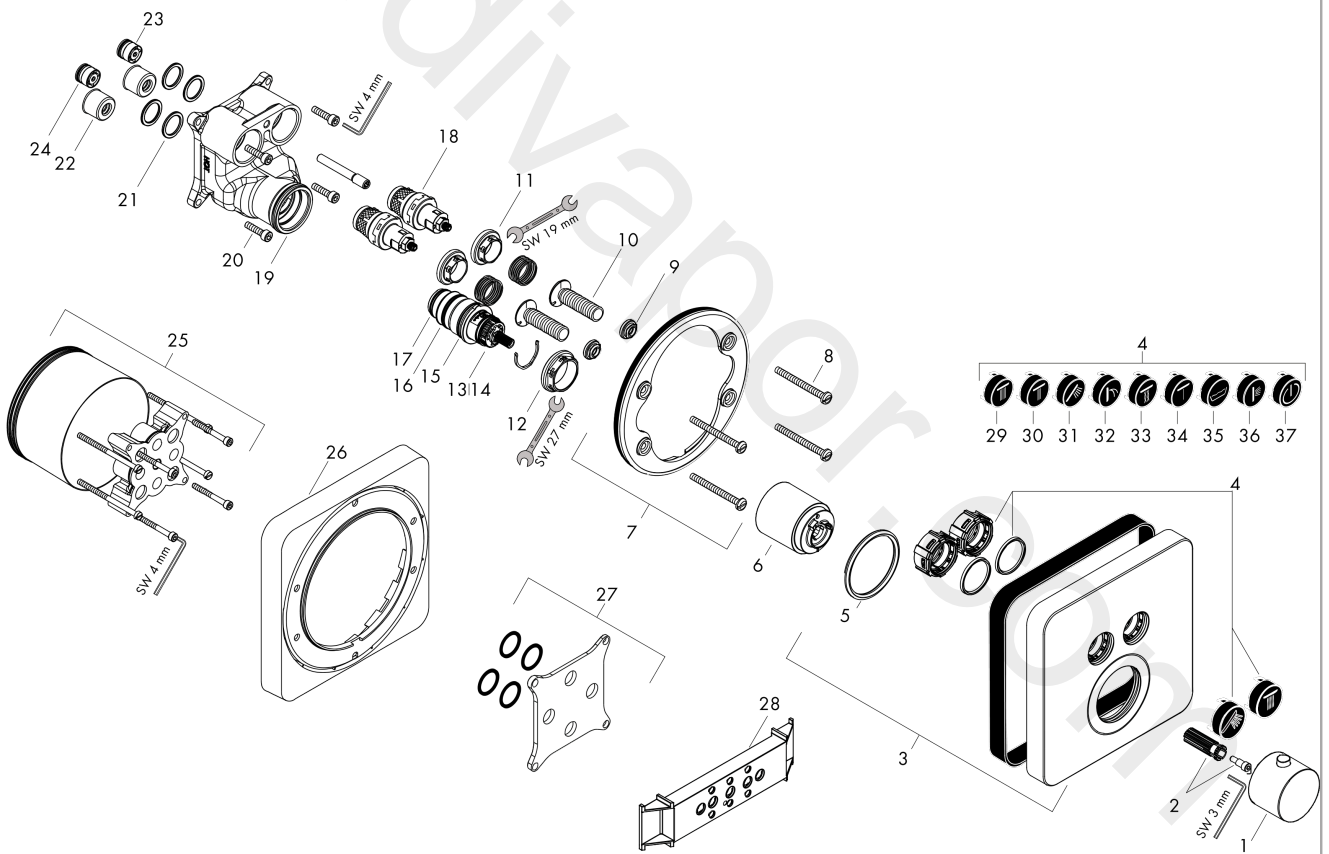

AXOR ShowerSolutions
Thermostat for concealed installation softsquare for 2 functions
Finish: **Brushed Nickel**   Article Number: **36707820**

Exploded Drawing

Year of production: >11/16

AXOR ShowerSolutions
Thermostat for concealed installation softsquare for 2 functions
Finish: **Brushed Nickel** Article Number: **36707820**

Spare part list

Year of production: >11/16

Pos.		Article Number	Price	PU
1	handle for thermostat	92840820	£ 202,00	1
2	handle fixing set	95843000	£ 9,00	1
3	escutcheon 170 / 170 mm	93029820	£ 420,00	1
4	set of symbols	92544610	£ 137,00	1
5	O-Ring 48x3	95508000	£ 3,30	1
6	sleeve	92216820	£ 51,00	1
7	holder for escutcheon	98793000	£ 43,00	1
8	set of fixing screws	96454000	£ 9,00	1
9	nut and flange	92696000	£ 16,10	1
10	Select-adapter	92219000	£ 6,10	1
11	nut	98368000	£ 13,30	1
12	nut	98913000	£ 20,50	1
13	thermostat cartridge	98282000	£ 110,00	1
14	cartridge for exchanged connections	92373000	£ 275,00	1
15	O-ring 25x2,5	92146000	£ 16,10	1
16	O-ring 25x1,5	98146000	£ 3,30	1
17	O-ring 20x1,5	98197000	£ 3,30	1
18	shut off unit	95758000	£ 110,00	1
19	O-ring 36x2	98156000	£ 3,30	1
20	set of screws	96525000	£ 9,00	1
21	O-ring 16x2	98133000	£ 3,30	1
22	noise reduction	94073000	£ 25,00	1
23	non return valve	97980000	£ 16,10	1
24	non return valve (pressure-resistant up to 2 MPa)	92594000	£ 16,10	1
25	extension 25 mm	13595000	£ 75,00	1
26	set of fixing screws	97747000	£ 3,30	1
27	extension 22 mm	98860820	£ 126,00	1
28	compensation set 1°	95521000	£ 173,00	1
29	fit-up aid	92540000	£ 14,10	1
30	symbol head shower Rain large	93571610	£ 13,30	1
31	symbol head shower Rain small	93572610	£ 13,30	1
32	symbol handshower	93573610	£ 13,30	1
33	symbol Flood jet	93574610	£ 13,30	1
34	symbol Whirl	93575610	£ 13,30	1