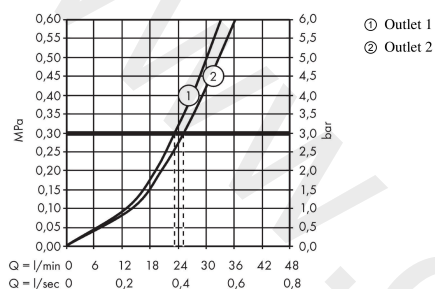

AXOR ShowerSolutions
Thermostat for concealed installation softsquare for 2 functions
Finish: **Brushed Nickel** Article Number: **36707820**

Flowchart