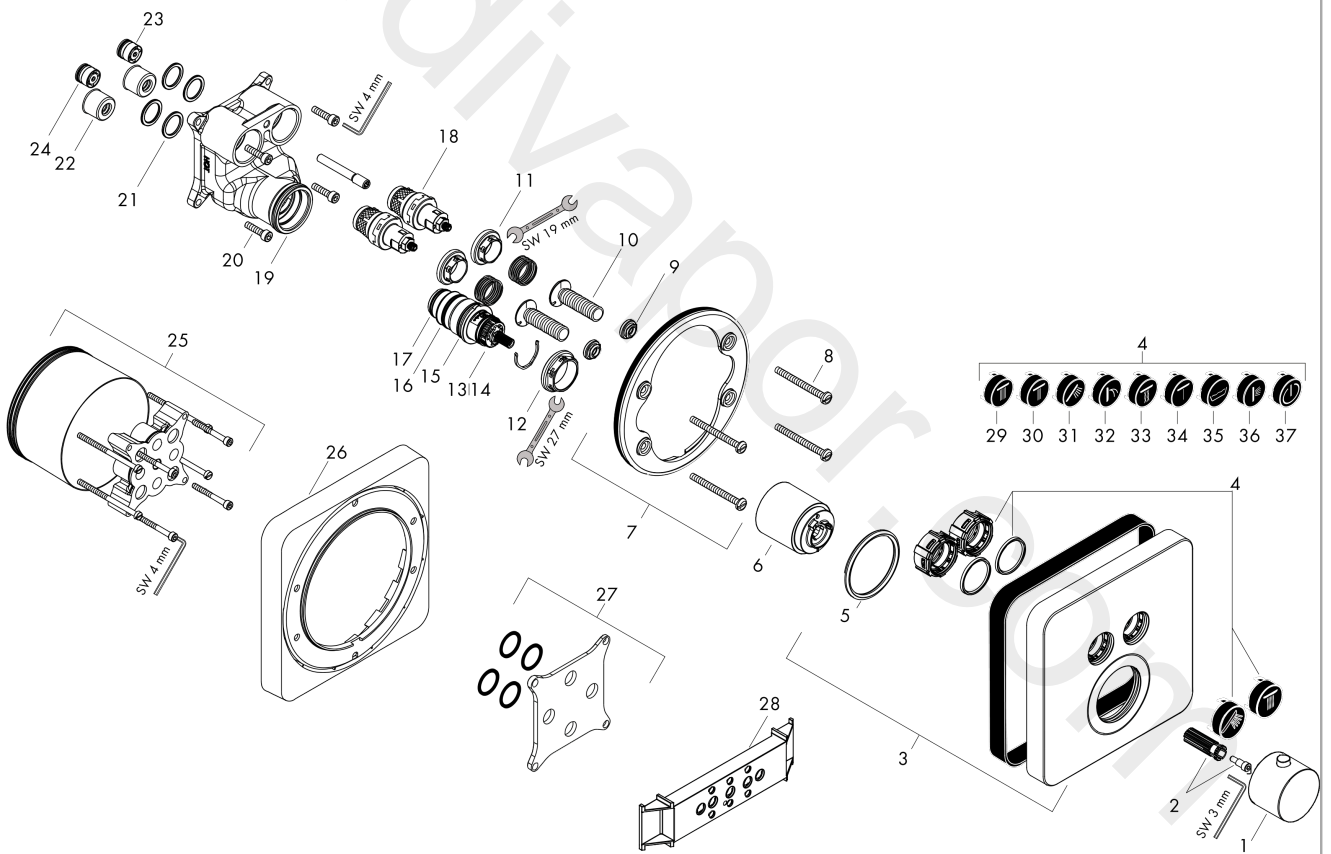

### product features

- 2 functions
- thermostat cartridge
- Select push-button on/off control for 2 outlets
- simultaneous use of several outlets
- maximum flow rate at 3 bar: 29,7 l/min
- flow rate upper outlet: 25 l/min
- flow rate lower outlet: 23 l/min
- flow rate by simultaneous use of all outlets: 29,7 l/min
- safety stop at 40 °C
- temperature limitation adjustable
- thermostat is delivered with buttons hand shower and Rain large
- connection type: basic set
- WRAS 2004021
- WRAS 2004021 - WRAS Approval Letter

## Flowchart

**AXOR ShowerSolutions**  
**Thermostat for concealed installation softsquare for 2 functions**  
 Finish: **Brushed Black Chrome** Article Number: **36707340**

## Exploded Drawing

Year of production: >11/16

**AXOR ShowerSolutions**  
**Thermostat for concealed installation softsquare for 2 functions**  
 Finish: **Brushed Black Chrome** Article Number: **36707340**