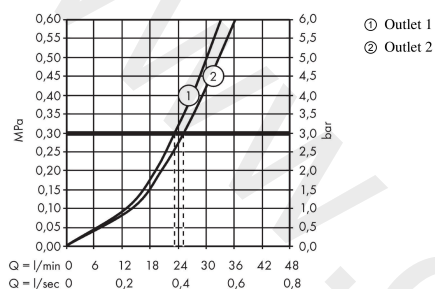

AXOR ShowerSolutions
Thermostat for concealed installation softsquare for 2 functions
Finish: **Brushed Black Chrome** Article Number: **36707340**

Flowchart