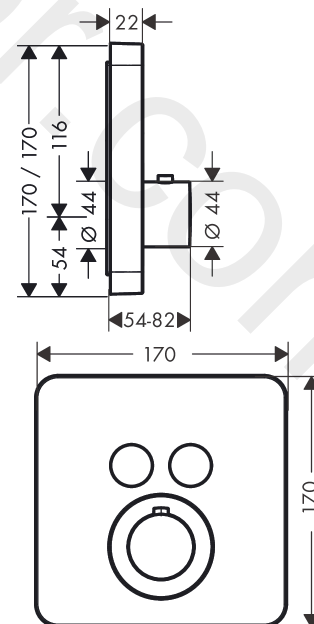

### product features

- 2 functions
- thermostat cartridge
- Select push-button on/off control for 2 outlets
- simultaneous use of several outlets
- maximum flow rate at 3 bar: 29,7 l/min
- flow rate upper outlet: 25 l/min
- flow rate lower outlet: 23 l/min
- flow rate by simultaneous use of all outlets: 29,7 l/min
- safety stop at 40 °C
- temperature limitation adjustable
- thermostat is delivered with buttons hand shower and Rain large
- connection type: basic set
- WRAS 2004021
- WRAS 2004021 - WRAS Approval Letter

### Scale drawing

**AXOR ShowerSolutions**  
**Thermostat for concealed installation softsquare for 2 functions**  
 Finish: **Brushed Black Chrome** Article Number: **36707340**

## Spare part list

Year of production: >11/16

Pos.		Article Number	Price	PU
35	symbol Mono	93576610	£ 13,30	1
36	symbol tub	93577610	£ 13,30	1
37	symbol body shower	93578610	£ 13,30	1
38	symbol ON/OFF	93579610	£ 13,30	1
a	concealed item	01800180	£ 163,00	1