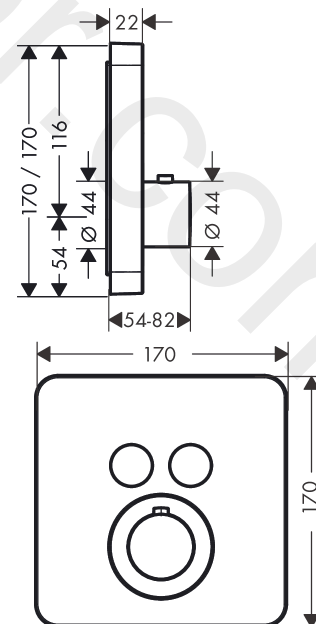

Scale drawing