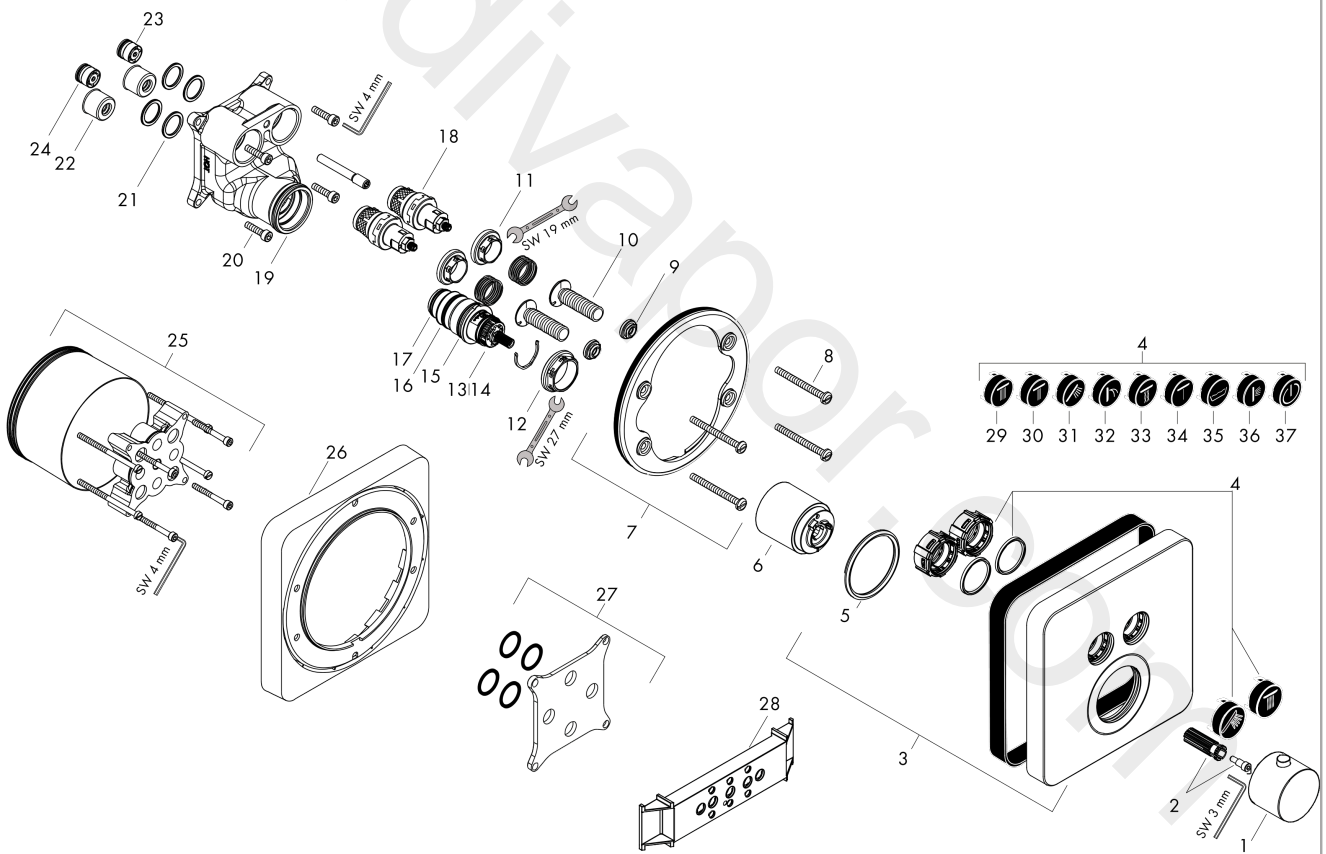

AXOR ShowerSolutions
Thermostat for concealed installation softsquare for 2 functions
 Finish: **Polished Black Chrome** Article Number: **36707330**

Spare part list

Year of production: >11/16

Pos.		Article Number	Price	PU
1	handle for thermostat	92840330	£ 202,00	1
2	handle fixing set	95843000	£ 9,00	1
3	escutcheon 170 / 170 mm	93029330	£ 420,00	1
4	set of symbols	92544610	£ 137,00	1
5	O-Ring 48x3	95508000	£ 3,30	1
6	sleeve	92216330	£ 51,00	1
7	holder for escutcheon	98793000	£ 43,00	1
8	set of fixing screws	96454000	£ 9,00	1
9	nut and flange	92696000	£ 16,10	1
10	Select-adapter	92219000	£ 6,10	1
11	nut	98368000	£ 13,30	1
12	nut	98913000	£ 20,50	1
13	thermostat cartridge	98282000	£ 110,00	1
14	cartridge for exchanged connections	92373000	£ 275,00	1
15	O-ring 25x2,5	92146000	£ 16,10	1
16	O-ring 25x1,5	98146000	£ 3,30	1
17	O-ring 20x1,5	98197000	£ 3,30	1
18	shut off unit	95758000	£ 110,00	1
19	O-ring 36x2	98156000	£ 3,30	1
20	set of screws	96525000	£ 9,00	1
21	O-ring 16x2	98133000	£ 3,30	1
22	noise reduction	94073000	£ 25,00	1
23	non return valve	97980000	£ 16,10	1
24	non return valve (pressure-resistant up to 2 MPa)	92594000	£ 16,10	1
25	extension 25 mm	13595000	£ 75,00	1
26	set of fixing screws	97747000	£ 3,30	1
27	extension 22 mm	98860330	£ 126,00	1
28	compensation set 1°	95521000	£ 173,00	1
29	fit-up aid	92540000	£ 14,10	1
30	symbol head shower Rain large	93571610	£ 13,30	1
31	symbol head shower Rain small	93572610	£ 13,30	1
32	symbol handshower	93573610	£ 13,30	1
33	symbol Flood jet	93574610	£ 13,30	1
34	symbol Whirl	93575610	£ 13,30	1

AXOR ShowerSolutions
Thermostat for concealed installation softsquare for 2 functions
 Finish: **Polished Black Chrome** Article Number: **36707330**

Spare part list

Year of production: >11/16

Pos.		Article Number	Price	PU
35	symbol Mono	93576610	£ 13,30	1
36	symbol tub	93577610	£ 13,30	1
37	symbol body shower	93578610	£ 13,30	1
38	symbol ON/OFF	93579610	£ 13,30	1
a	concealed item	01800180	£ 163,00	1