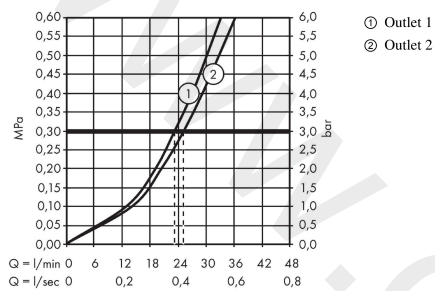

AXOR ShowerSolutions
Thermostat for concealed installation softsquare for 2 functions
Finish: **Polished Black Chrome** Article Number: **36707330**

Flowchart