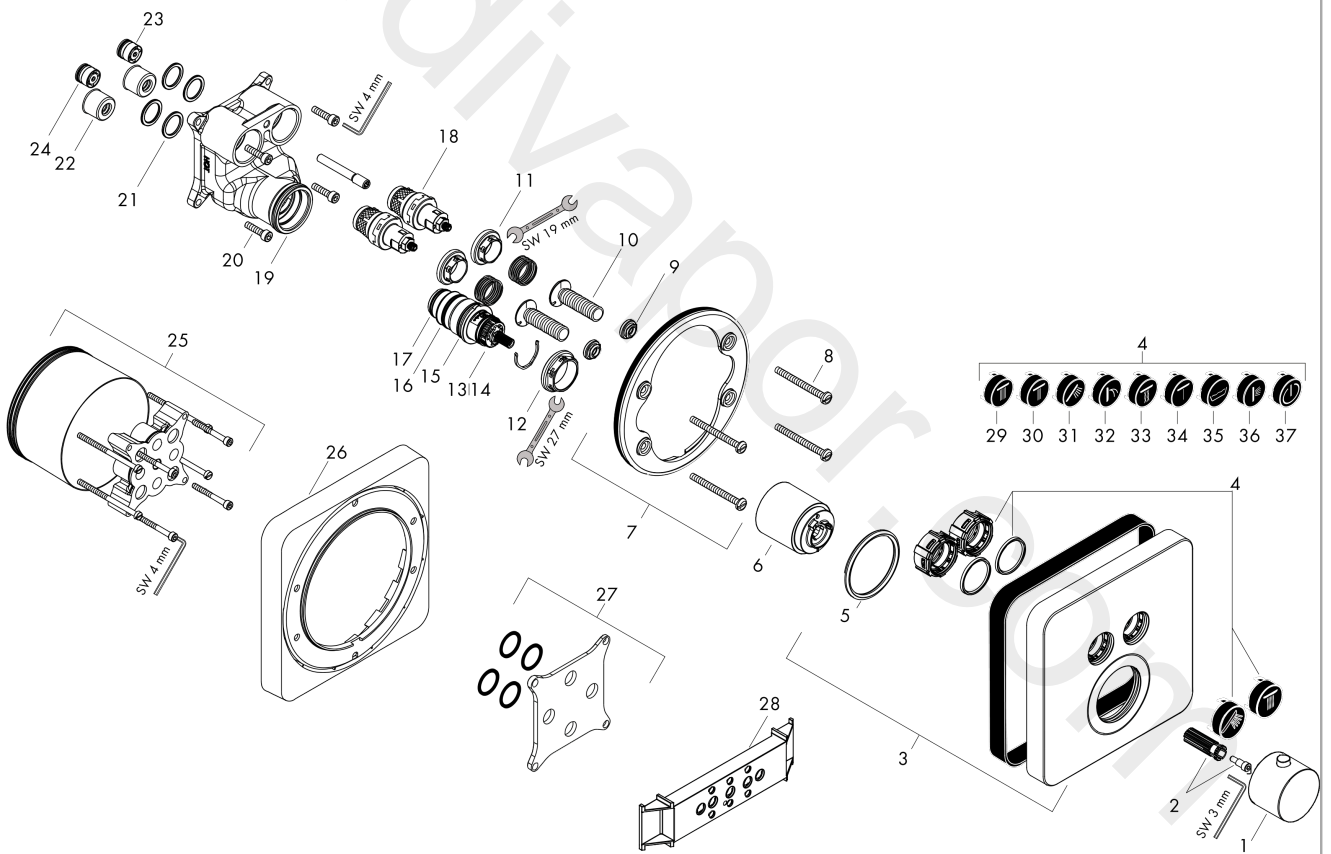

**AXOR ShowerSolutions**  
**Thermostat for concealed installation softsquare for 2 functions**  
 Finish: **Brushed Red Gold** Article Number: **36707310**

**product features**

- 2 functions
- thermostat cartridge
- Select push-button on/off control for 2 outlets
- simultaneous use of several outlets
- maximum flow rate at 3 bar: 29,7 l/min
- flow rate upper outlet: 25 l/min
- flow rate lower outlet: 23 l/min
- flow rate by simultaneous use of all outlets: 29,7 l/min
- safety stop at 40 °C
- temperature limitation adjustable
- thermostat is delivered with buttons hand shower and Rain large
- connection type: basic set
- WRAS 2004021
- WRAS 2004021 - WRAS Approval Letter

## Flowchart

**AXOR ShowerSolutions**  
**Thermostat for concealed installation softsquare for 2 functions**  
 Finish: **Brushed Red Gold**    Article Number: **36707310**

## Exploded Drawing

Year of production: >11/16

**AXOR ShowerSolutions**  
**Thermostat for concealed installation softsquare for 2 functions**  
 Finish: **Brushed Red Gold** Article Number: **36707310**