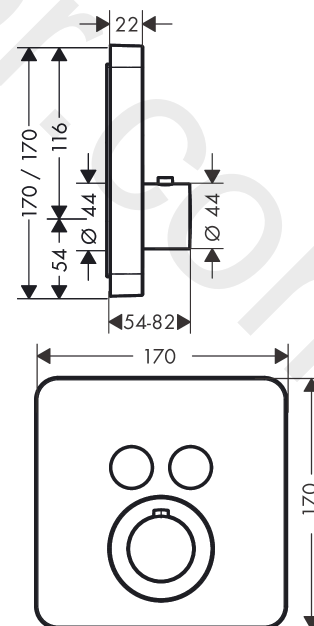

**AXOR ShowerSolutions**  
**Thermostat for concealed installation softsquare for 2 functions**  
 Finish: **Brushed Red Gold** Article Number: **36707310**

**product features**

- 2 functions
- thermostat cartridge
- Select push-button on/off control for 2 outlets
- simultaneous use of several outlets
- maximum flow rate at 3 bar: 29,7 l/min
- flow rate upper outlet: 25 l/min
- flow rate lower outlet: 23 l/min
- flow rate by simultaneous use of all outlets: 29,7 l/min
- safety stop at 40 °C
- temperature limitation adjustable
- thermostat is delivered with buttons hand shower and Rain large
- connection type: basic set
- WRAS 2004021
- WRAS 2004021 - WRAS Approval Letter

**Article Details**

Price excl. VAT 1.150,00 £

**Technology**

**Product image**

**Scale drawing**

**AXOR ShowerSolutions**  
**Thermostat for concealed installation softsquare for 2 functions**  
Finish: **Brushed Red Gold** Article Number: **36707310**

## Spare part list

Year of production: >11/16

Pos.		Article Number	Price	PU
35	symbol Mono	93576610	£ 13,30	1
36	symbol tub	93577610	£ 13,30	1
37	symbol body shower	93578610	£ 13,30	1
38	symbol ON/OFF	93579610	£ 13,30	1
a	concealed item	01800180	£ 163,00	1