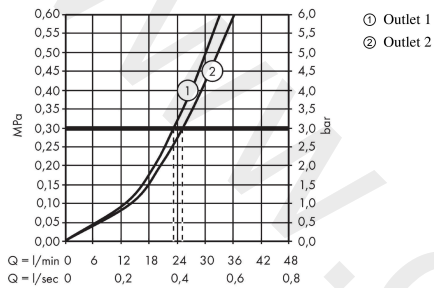

AXOR ShowerSolutions
Thermostat for concealed installation softsquare for 2 functions
Finish: **Brushed Red Gold** Article Number: **36707310**

Flowchart