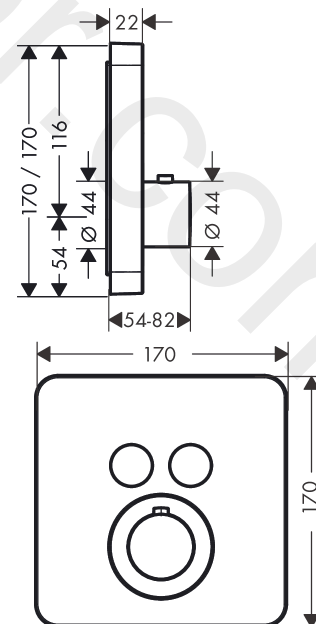

**AXOR ShowerSolutions**  
**Thermostat for concealed installation softsquare for 2 functions**  
 Finish: **Polished Red Gold** Article Number: **36707300**

**product features**

- 2 functions
- thermostat cartridge
- Select push-button on/off control for 2 outlets
- simultaneous use of several outlets
- maximum flow rate at 3 bar: 29,7 l/min
- flow rate upper outlet: 25 l/min
- flow rate lower outlet: 23 l/min
- flow rate by simultaneous use of all outlets: 29,7 l/min
- safety stop at 40 °C
- temperature limitation adjustable
- thermostat is delivered with buttons hand shower and Rain large
- connection type: basic set
- WRAS 2004021
- WRAS 2004021 - WRAS Approval Letter

**Article Details**

Price excl. VAT 1.150,00 £

**Technology**

**Product image**

**Scale drawing**

**AXOR ShowerSolutions**  
**Thermostat for concealed installation softsquare for 2 functions**  
Finish: **Polished Red Gold** Article Number: **36707300**

## Flowchart

**AXOR ShowerSolutions**  
**Thermostat for concealed installation softsquare for 2 functions**  
 Finish: **Polished Red Gold** Article Number: **36707300**

## Spare part list

Year of production: >11/16

Pos.		Article Number	Price	PU
35	symbol Mono	93576610	£ 13,30	1
36	symbol tub	93577610	£ 13,30	1
37	symbol body shower	93578610	£ 13,30	1
38	symbol ON/OFF	93579610	£ 13,30	1
a	concealed item	01800180	£ 163,00	1