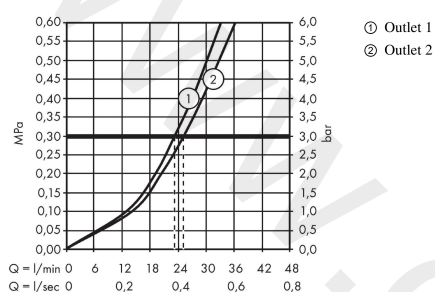

AXOR ShowerSolutions
Thermostat for concealed installation softsquare for 2 functions
Finish: **Polished Red Gold** Article Number: **36707300**

Flowchart