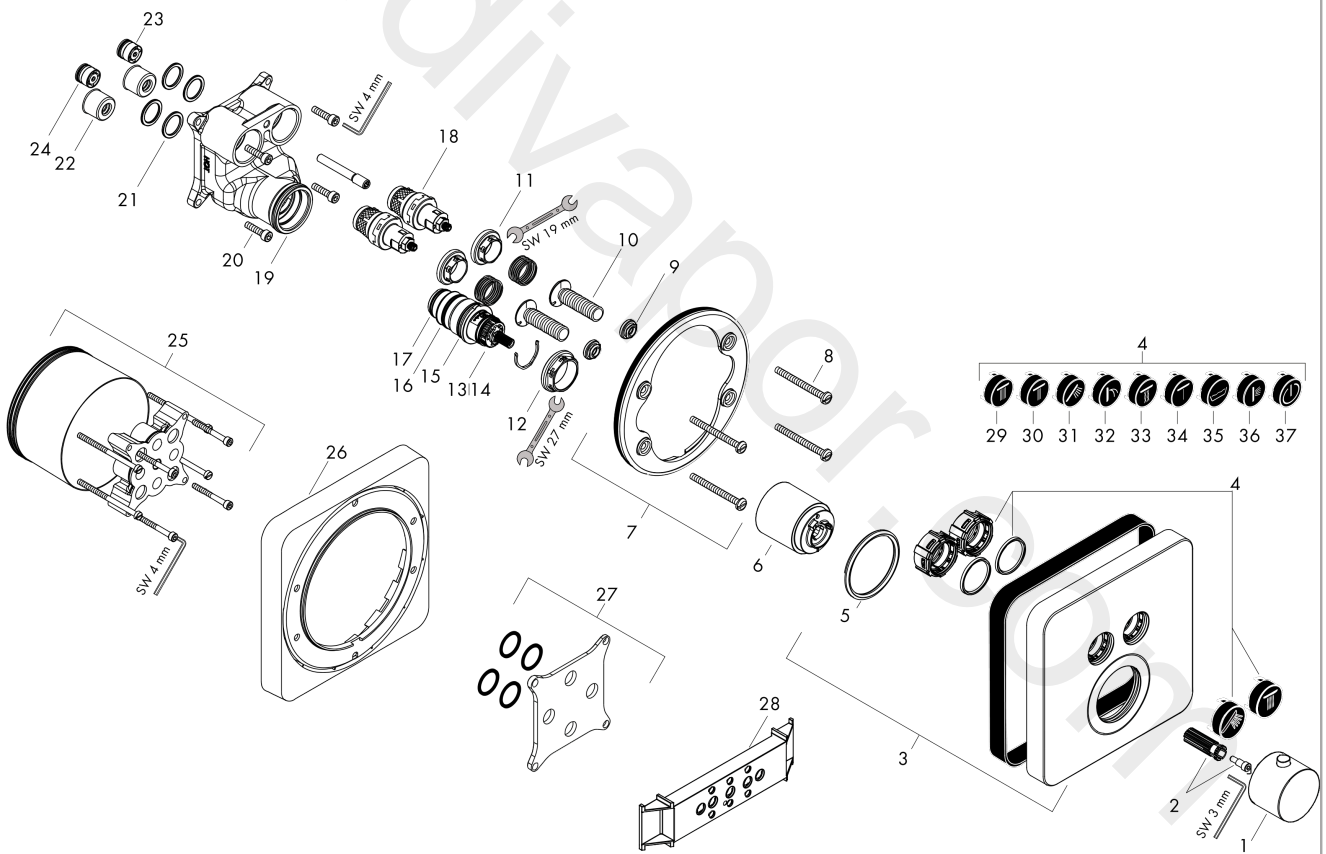

**AXOR ShowerSolutions**  
**Thermostat for concealed installation softsquare for 2 functions**  
 Finish: **Polished Red Gold** Article Number: **36707300**

**product features**

- 2 functions
- thermostat cartridge
- Select push-button on/off control for 2 outlets
- simultaneous use of several outlets
- maximum flow rate at 3 bar: 29,7 l/min
- flow rate upper outlet: 25 l/min
- flow rate lower outlet: 23 l/min
- flow rate by simultaneous use of all outlets: 29,7 l/min
- safety stop at 40 °C
- temperature limitation adjustable
- thermostat is delivered with buttons hand shower and Rain large
- connection type: basic set
- WRAS 2004021
- WRAS 2004021 - WRAS Approval Letter

## Flowchart

**AXOR ShowerSolutions**  
**Thermostat for concealed installation softsquare for 2 functions**  
 Finish: **Polished Red Gold** Article Number: **36707300**

## Exploded Drawing

Year of production: >11/16

**AXOR ShowerSolutions**  
**Thermostat for concealed installation softsquare for 2 functions**  
 Finish: **Polished Red Gold** Article Number: **36707300**