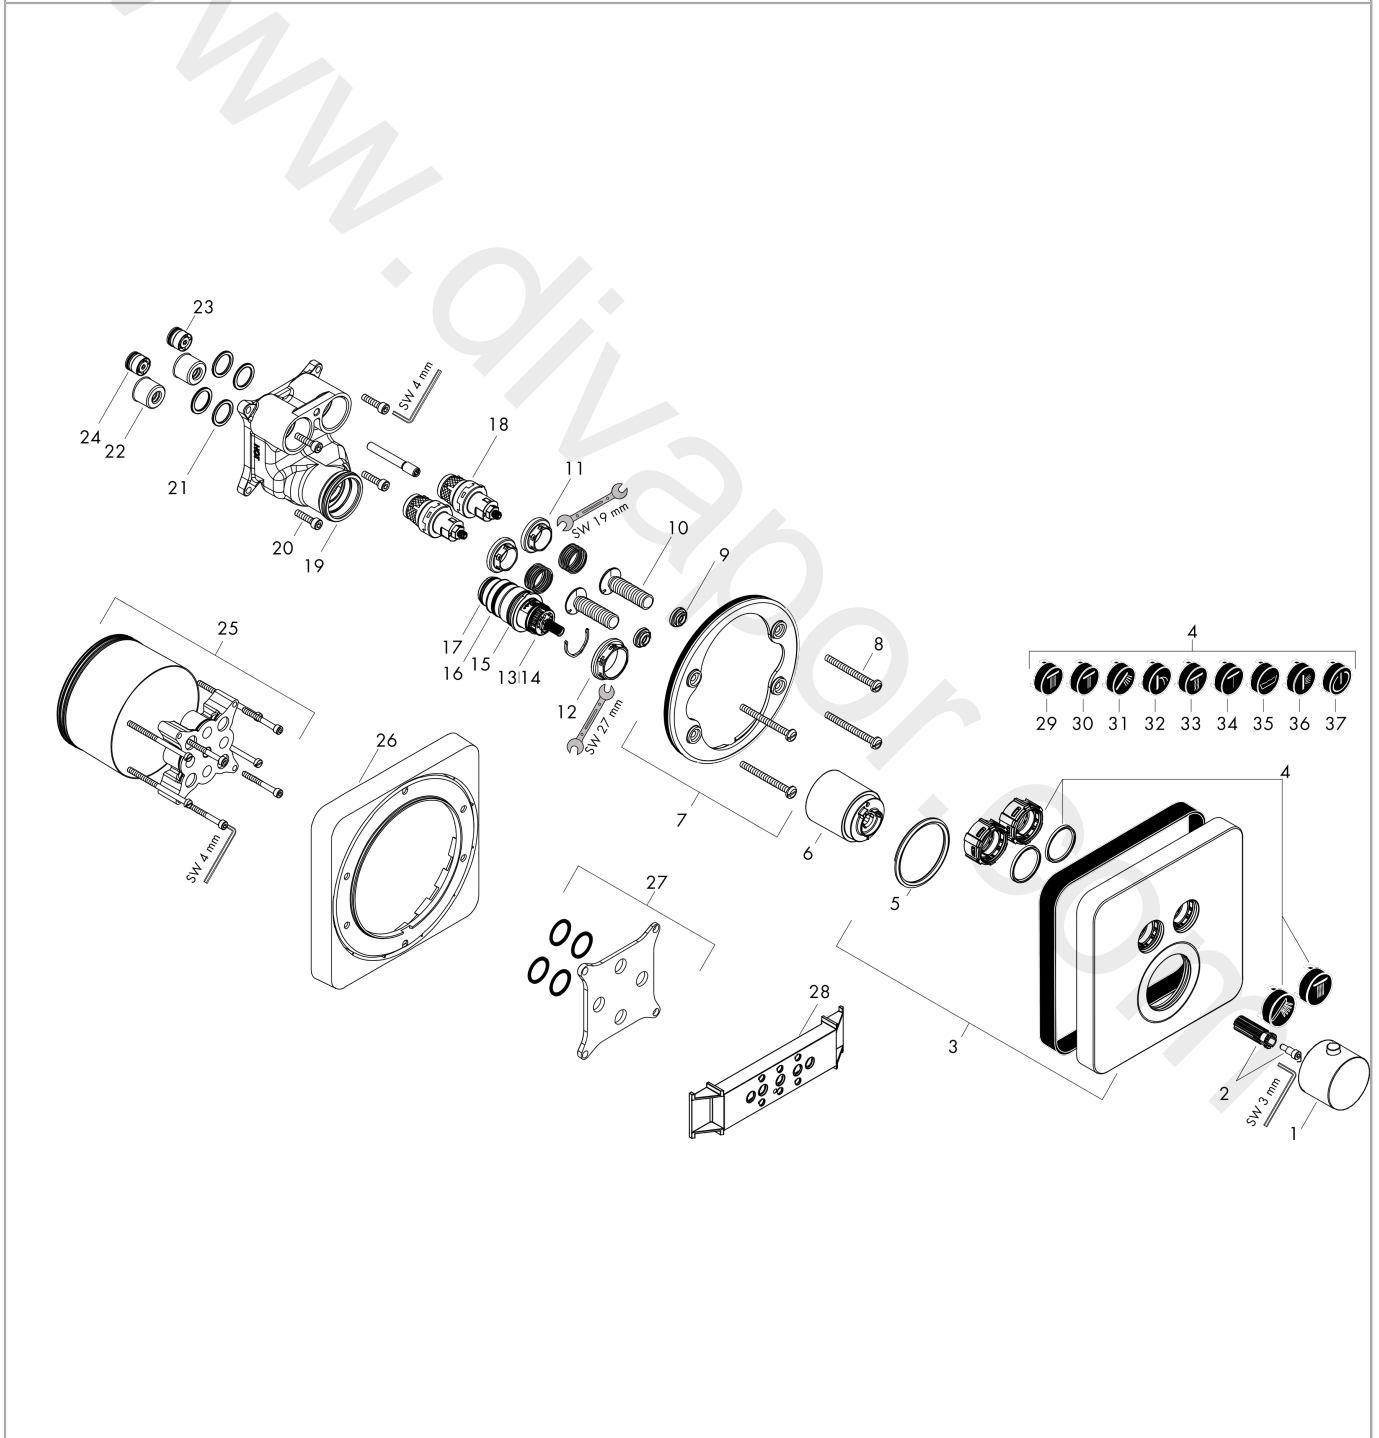

AXOR ShowerSolutions
Thermostat for concealed installation softsquare for 2 functions
 Surfaces: Article Number: **36707260**

Exploded Drawing

Year of production: **11/16 - 12/19**

AXOR ShowerSolutions
Thermostat for concealed installation softsquare for 2 functions
 Surfaces: Article Number: **36707260**

AXOR ShowerSolutions
Thermostat for concealed installation softsquare for 2 functions
 Surfaces: Article Number: **36707260**

Spare part list

Year of production: **11/16 - 12/19**

Pos.		Article Number	Price	PU
35	symbol Mono	93576610	£ 13,30	1
36	symbol tub	93577610	£ 13,30	1
37	symbol body shower	93578610	£ 13,30	1
38	symbol ON/OFF	93579610	£ 13,30	1
a	concealed item	01800180	£ 163,00	1