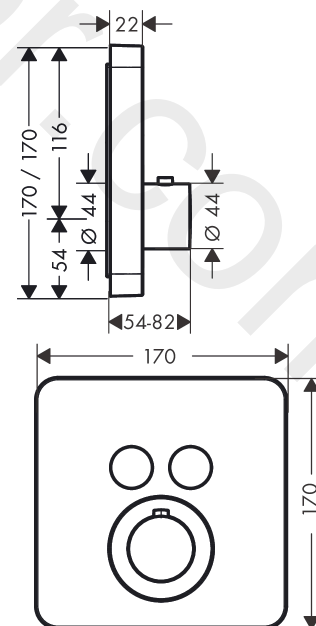

**AXOR ShowerSolutions**  
**Thermostat for concealed installation softsquare for 2 functions**  
 Finish: **Brushed Gold Optic** Article Number: **36707250**

**product features**

- 2 functions
- thermostat cartridge
- Select push-button on/off control for 2 outlets
- simultaneous use of several outlets
- maximum flow rate at 3 bar: 29,7 l/min
- flow rate upper outlet: 25 l/min
- flow rate lower outlet: 23 l/min
- flow rate by simultaneous use of all outlets: 29,7 l/min
- safety stop at 40 °C
- temperature limitation adjustable
- thermostat is delivered with buttons hand shower and Rain large
- connection type: basic set
- WRAS 2004021
- WRAS 2004021 - WRAS Approval Letter

**Article Details**

Price excl. VAT 1.150,00 £

**Technology**

**Product image**

**Scale drawing**

**AXOR ShowerSolutions**  
**Thermostat for concealed installation softsquare for 2 functions**  
Finish: **Brushed Gold Optic**    Article Number: **36707250**

## Exploded Drawing

Year of production: >11/16

**AXOR ShowerSolutions**  
**Thermostat for concealed installation softsquare for 2 functions**  
 Finish: **Brushed Gold Optic** Article Number: **36707250**

## Spare part list

Year of production: >11/16

Pos.		Article Number	Price	PU
35	symbol Mono	93576610	£ 13,30	1
36	symbol tub	93577610	£ 13,30	1
37	symbol body shower	93578610	£ 13,30	1
38	symbol ON/OFF	93579610	£ 13,30	1
a	concealed item	01800180	£ 163,00	1