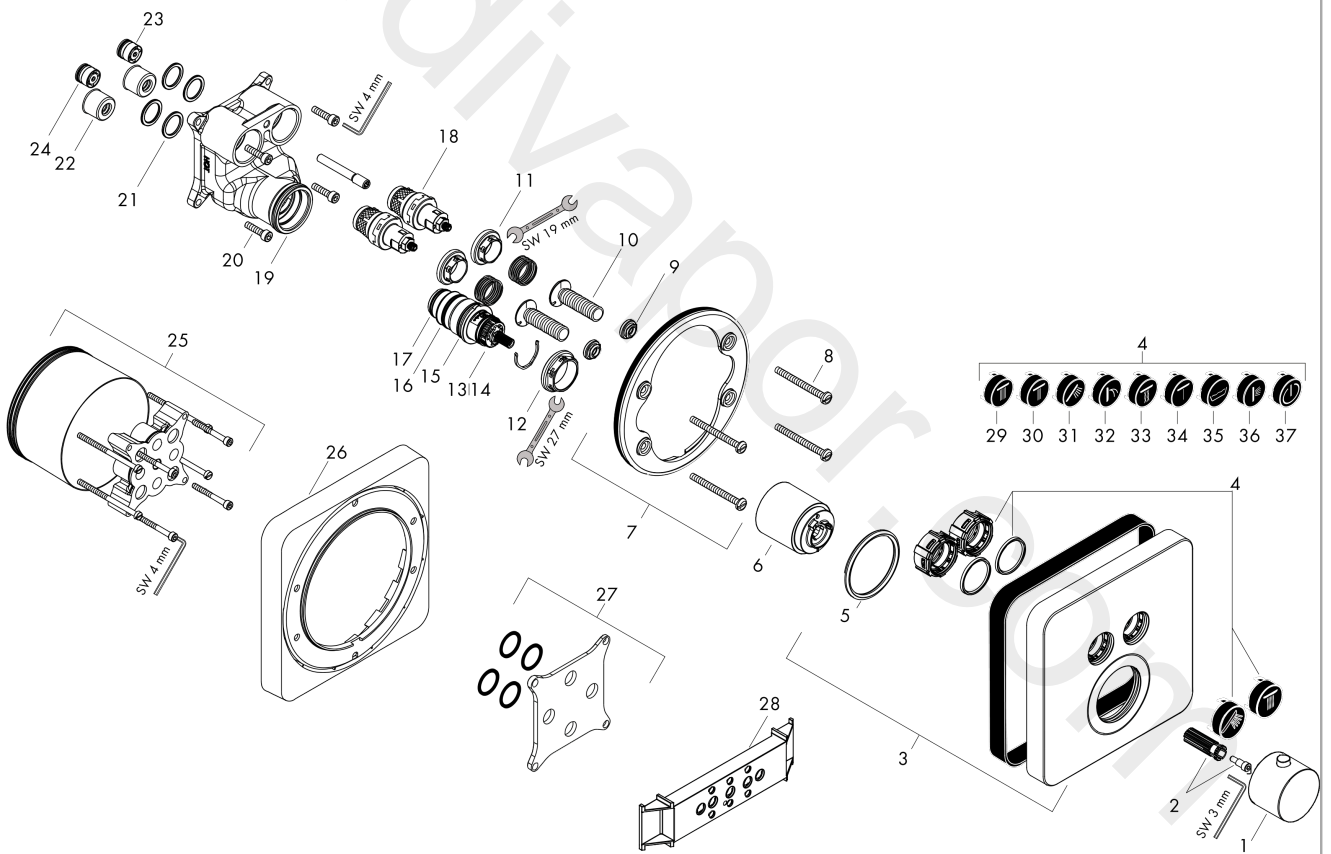

**AXOR ShowerSolutions**  
**Thermostat for concealed installation softsquare for 2 functions**  
 Finish: **Brushed Gold Optic** Article Number: **36707250**

**product features**

- 2 functions
- thermostat cartridge
- Select push-button on/off control for 2 outlets
- simultaneous use of several outlets
- maximum flow rate at 3 bar: 29,7 l/min
- flow rate upper outlet: 25 l/min
- flow rate lower outlet: 23 l/min
- flow rate by simultaneous use of all outlets: 29,7 l/min
- safety stop at 40 °C
- temperature limitation adjustable
- thermostat is delivered with buttons hand shower and Rain large
- connection type: basic set
- WRAS 2004021
- WRAS 2004021 - WRAS Approval Letter

## Flowchart

**AXOR ShowerSolutions**  
**Thermostat for concealed installation softsquare for 2 functions**  
 Finish: **Brushed Gold Optic**    Article Number: **36707250**

## Exploded Drawing

Year of production: >11/16

**AXOR ShowerSolutions**  
**Thermostat for concealed installation softsquare for 2 functions**  
 Finish: **Brushed Gold Optic** Article Number: **36707250**