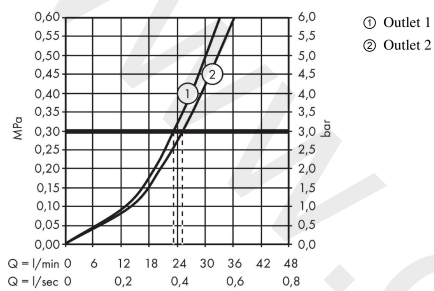

AXOR ShowerSolutions
Thermostat for concealed installation softsquare for 2 functions
Finish: **Brushed Gold Optic**   Article Number: **36707250**

Flowchart