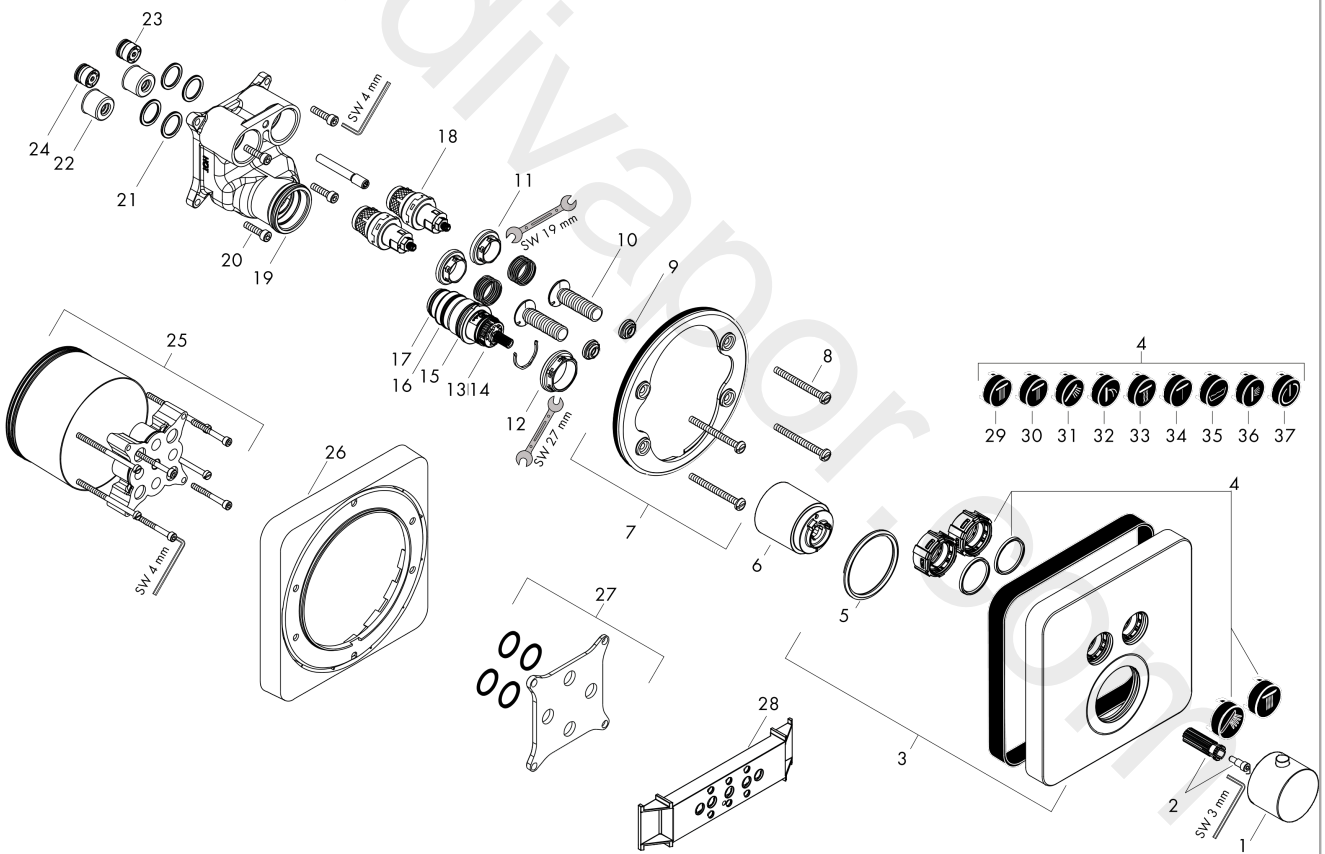

AXOR ShowerSolutions
Thermostat for concealed installation softsquare for 2 functions
Finish: **Brushed Bronze** Article Number: **36707140**

Exploded Drawing

Year of production: >11/16

AXOR ShowerSolutions
Thermostat for concealed installation softsquare for 2 functions
Finish: **Brushed Bronze** Article Number: **36707140**

Spare part list

Year of production: >11/16

Pos.		Article Number	Price	PU
1	handle for thermostat	92840140	£ 202,00	1
2	handle fixing set	95843000	£ 9,00	1
3	escutcheon 170 / 170 mm	93029140	£ 420,00	1
4	set of symbols	92544610	£ 137,00	1
5	O-Ring 48x3	95508000	£ 3,30	1
6	sleeve	92216140	£ 51,00	1
7	holder for escutcheon	98793000	£ 43,00	1
8	set of fixing screws	96454000	£ 9,00	1
9	nut and flange	92696000	£ 16,10	1
10	Select-adapter	92219000	£ 6,10	1
11	nut	98368000	£ 13,30	1
12	nut	98913000	£ 20,50	1
13	thermostat cartridge	98282000	£ 110,00	1
14	cartridge for exchanged connections	92373000	£ 275,00	1
15	O-ring 25x2,5	92146000	£ 16,10	1
16	O-ring 25x1,5	98146000	£ 3,30	1
17	O-ring 20x1,5	98197000	£ 3,30	1
18	shut off unit	95758000	£ 110,00	1
19	O-ring 36x2	98156000	£ 3,30	1
20	set of screws	96525000	£ 9,00	1
21	O-ring 16x2	98133000	£ 3,30	1
22	noise reduction	94073000	£ 25,00	1
23	non return valve	97980000	£ 16,10	1
24	non return valve (pressure-resistant up to 2 MPa)	92594000	£ 16,10	1
25	extension 25 mm	13595000	£ 75,00	1
26	set of fixing screws	97747000	£ 3,30	1
27	extension 22 mm	98860140	£ 126,00	1
28	compensation set 1°	95521000	£ 173,00	1
29	fit-up aid	92540000	£ 14,10	1
30	symbol head shower Rain large	93571610	£ 13,30	1
31	symbol head shower Rain small	93572610	£ 13,30	1
32	symbol handshower	93573610	£ 13,30	1
33	symbol Flood jet	93574610	£ 13,30	1
34	symbol Whirl	93575610	£ 13,30	1