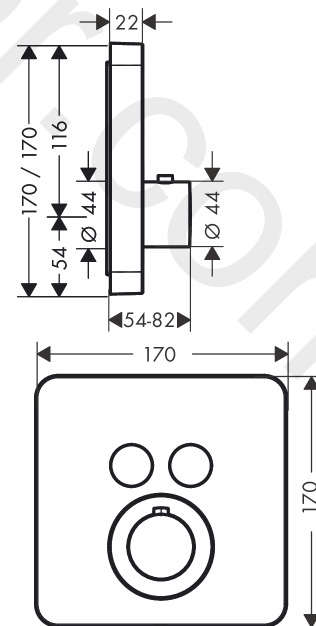

**AXOR ShowerSolutions**  
**Thermostat for concealed installation softsquare for 2 functions**  
 Finish: **Brushed Bronze** Article Number: **36707140**

**product features**

- 2 functions
- thermostat cartridge
- Select push-button on/off control for 2 outlets
- simultaneous use of several outlets
- maximum flow rate at 3 bar: 29,7 l/min
- flow rate upper outlet: 25 l/min
- flow rate lower outlet: 23 l/min
- flow rate by simultaneous use of all outlets: 29,7 l/min
- safety stop at 40 °C
- temperature limitation adjustable
- thermostat is delivered with buttons hand shower and Rain large
- connection type: basic set
- WRAS 2004021
- WRAS 2004021 - WRAS Approval Letter

**Article Details**

Price excl. VAT 1.150,00 £

**Technology**

**Product image**

**Scale drawing**

**AXOR ShowerSolutions**  
**Thermostat for concealed installation softsquare for 2 functions**  
 Finish: **Brushed Bronze** Article Number: **36707140**

## Spare part list

Year of production: >11/16

Pos.		Article Number	Price	PU
35	symbol Mono	93576610	£ 13,30	1
36	symbol tub	93577610	£ 13,30	1
37	symbol body shower	93578610	£ 13,30	1
38	symbol ON/OFF	93579610	£ 13,30	1
a	concealed item	01800180	£ 163,00	1