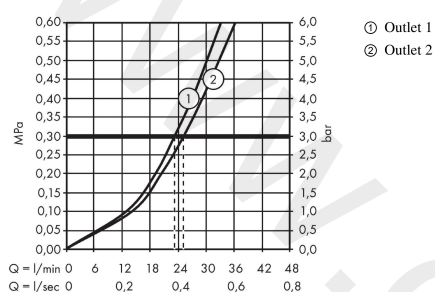

AXOR ShowerSolutions
Thermostat for concealed installation softsquare for 2 functions
Finish: **Brushed Bronze** Article Number: **36707140**

Flowchart