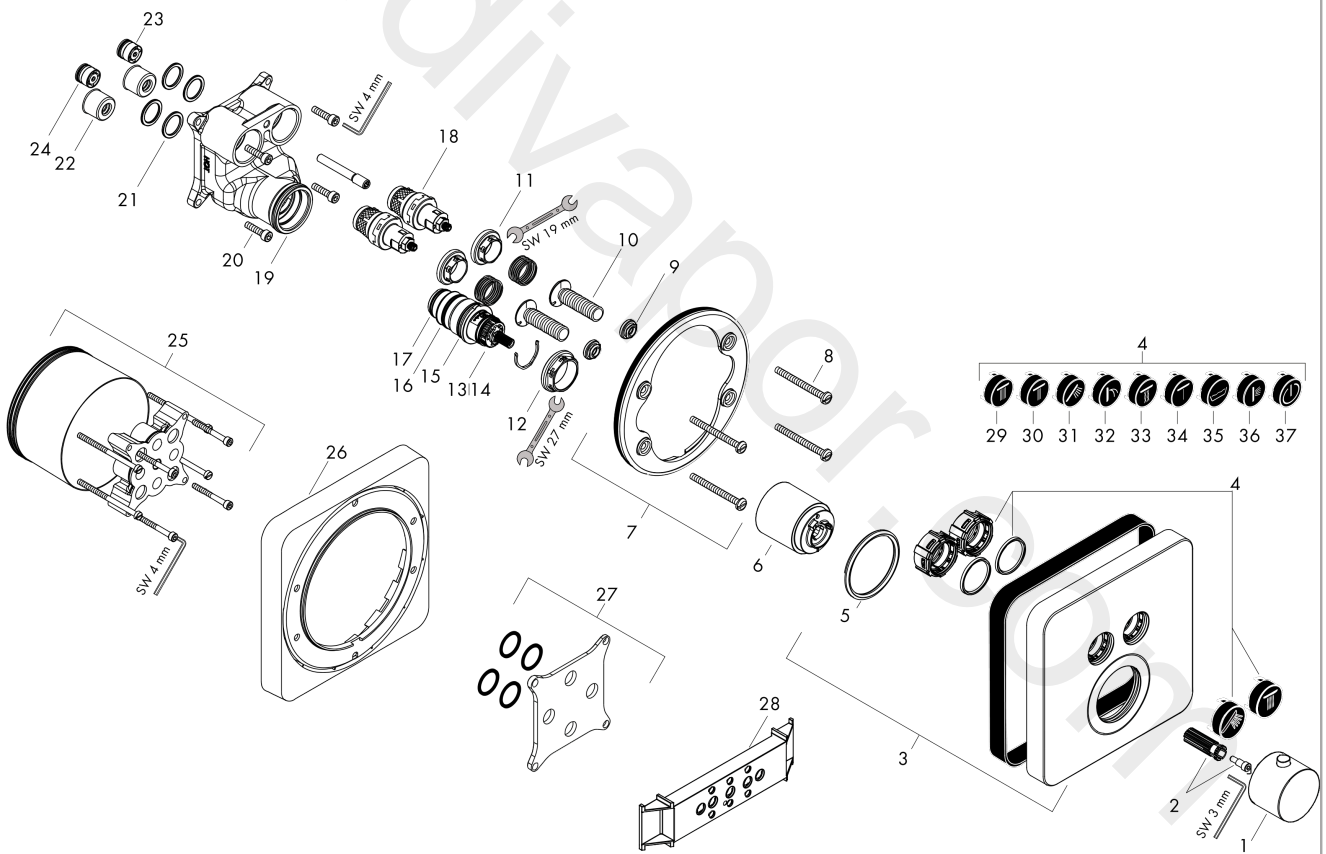

AXOR ShowerSolutions
Thermostat for concealed installation softsquare for 2 functions
Finish: **Chrome** Article Number: **36707000**

Exploded Drawing

Year of production: >10/16

AXOR ShowerSolutions
Thermostat for concealed installation softsquare for 2 functions
Finish: **Chrome** Article Number: **36707000**

Spare part list

Year of production: >10/16

Pos.		Article Number	Price	PU
1	handle for thermostat	92840000	£ 137,00	1
2	handle fixing set	95843000	£ 9,00	1
3	escutcheon 170 / 170 mm	93029000	£ 275,00	1
4	set of symbols	92544610	£ 137,00	1
5	O-Ring 48x3	95508000	£ 3,30	1
6	sleeve	92216000	£ 35,00	1
7	holder for escutcheon	98793000	£ 43,00	1
8	set of fixing screws	96454000	£ 9,00	1
9	nut and flange	92696000	£ 16,10	1
10	Select-adapter	92219000	£ 6,10	1
11	nut	98368000	£ 13,30	1
12	nut	98913000	£ 20,50	1
13	thermostat cartridge	98282000	£ 110,00	1
14	cartridge for exchanged connections	92373000	£ 275,00	1
15	O-ring 25x2,5	92146000	£ 16,10	1
16	O-ring 25x1,5	98146000	£ 3,30	1
17	O-ring 20x1,5	98197000	£ 3,30	1
18	shut off unit	95758000	£ 110,00	1
19	O-ring 36x2	98156000	£ 3,30	1
20	set of screws	96525000	£ 9,00	1
21	O-ring 16x2	98133000	£ 3,30	1
22	noise reduction	94073000	£ 25,00	1
23	non return valve	97980000	£ 16,10	1
24	non return valve (pressure-resistant up to 2 MPa)	92594000	£ 16,10	1
25	extension 25 mm	13595000	£ 75,00	1
26	extension 22 mm	98860000	£ 84,00	1
27	compensation set 1°	95521000	£ 173,00	1
28	fit-up aid	92540000	£ 14,10	1
29	symbol head shower Rain large	93571610	£ 13,30	1
30	symbol head shower Rain small	93572610	£ 13,30	1
31	symbol handshower	93573610	£ 13,30	1
32	symbol Flood jet	93574610	£ 13,30	1
33	symbol Whirl	93575610	£ 13,30	1
34	symbol Mono	93576610	£ 13,30	1