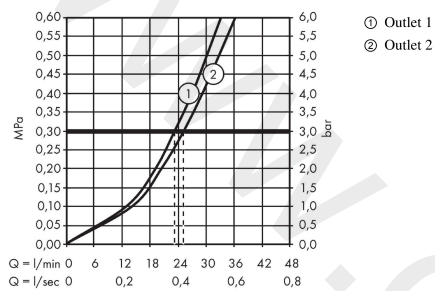

AXOR ShowerSolutions
Thermostat for concealed installation softsquare for 2 functions
Finish: **Chrome** Article Number: **36707000**

Flowchart