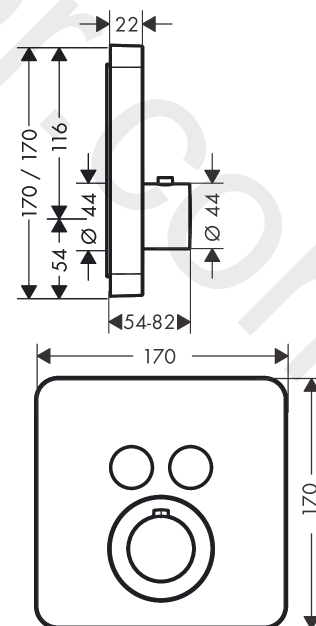

AXOR ShowerSolutions
Thermostat for concealed installation softsquare for 2 functions
 Finish: **Chrome** Article Number: **36707000**

product features

- 2 functions
- thermostat cartridge
- Select push-button on/off control for 2 outlets
- simultaneous use of several outlets
- maximum flow rate at 3 bar: 29,7 l/min
- flow rate upper outlet: 25 l/min
- flow rate lower outlet: 23 l/min
- flow rate by simultaneous use of all outlets: 29,7 l/min
- safety stop at 40 °C
- temperature limitation adjustable
- thermostat is delivered with buttons hand shower and Rain large
- connection type: basic set
- WRAS 2004021
- WRAS 2004021 - WRAS Approval Letter

Article Details

Price excl. VAT 766,67 £

Technology

Certificates / Sustainability

Product image

Scale drawing

AXOR ShowerSolutions
Thermostat for concealed installation softsquare for 2 functions
Finish: **Chrome** Article Number: **36707000**

Flowchart

AXOR ShowerSolutions
Thermostat for concealed installation softsquare for 2 functions
 Finish: **Chrome** Article Number: **36707000**

Exploded Drawing

Year of production: >10/16

AXOR ShowerSolutions
Thermostat for concealed installation softsquare for 2 functions
 Finish: **Chrome** Article Number: **36707000**

AXOR ShowerSolutions
Thermostat for concealed installation softsquare for 2 functions
 Finish: **Chrome** Article Number: **36707000**

Spare part list

Year of production: >10/16

Pos.		Article Number	Price	PU
35	symbol tub	93577610	£ 13,30	1
36	symbol body shower	93578610	£ 13,30	1
37	symbol ON/OFF	93579610	£ 13,30	1
a	concealed item	01800180	£ 163,00	1
b	adapter for exchanged connections	93181000	£ 275,00	1
c	fixation set	96615000	£ 59,00	1