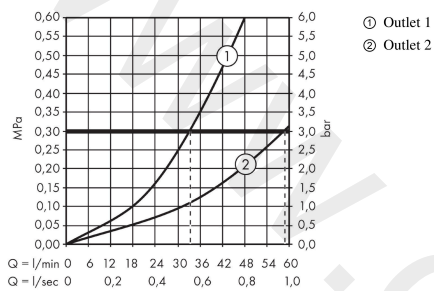

AXOR ShowerSelect
Thermostat HighFlow for concealed installation softsquare for 1 function and additional outlet
Finish: **Polished Gold Optic**   Article Number: **36706990**

Flowchart