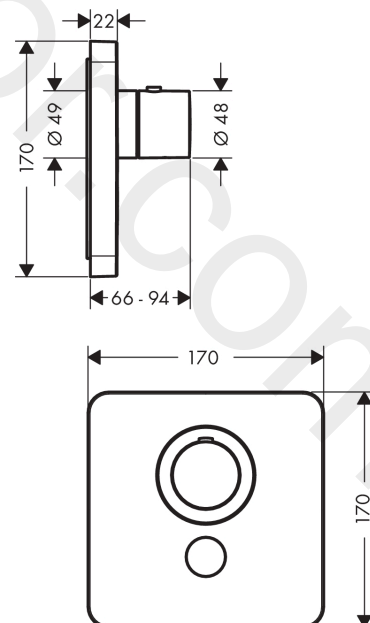

AXOR ShowerSelect

Thermostat HighFlow for concealed installation softsquare for 1 function and additional outlet

Finish: **Polished Gold Optic** Article Number: **36706990**

product features

- 1 function and 1 additional outlet
- thermostat cartridge
- Select push-button on/off control for 1 outlet
- maximum flow rate at 3 bar: 59 l/min
- flow rate hand shower connection at 3 bar: 34 l/min
- flow rate upper outlet: 59 l/min
- min. operating pressure: 1 bar
- max. operating pressure: 10 bar
- safety stop at 40 °C
- temperature limitation adjustable
- thermostat is delivered with button hand shower
- connection type: basic set
- WRAS 2211001 - Approval letter
- WRAS 2211001

Article Details

Price excl. VAT

1.062,50 £

Technology

Product image

Scale drawing

AXOR ShowerSelect
Thermostat HighFlow for concealed installation softsquare for 1 function and additional outlet
 Finish: **Polished Gold Optic** Article Number: **36706990**

Flowchart

AXOR ShowerSelect
Thermostat HighFlow for concealed installation softsquare for 1 function and additional outlet
 Finish: **Polished Gold Optic** Article Number: **36706990**

Exploded Drawing

Year of production: >11/16

AXOR ShowerSelect
Thermostat HighFlow for concealed installation softsquare for 1 function and additional outlet
 Finish: **Polished Gold Optic** Article Number: **36706990**

Spare part list

Year of production: >11/16