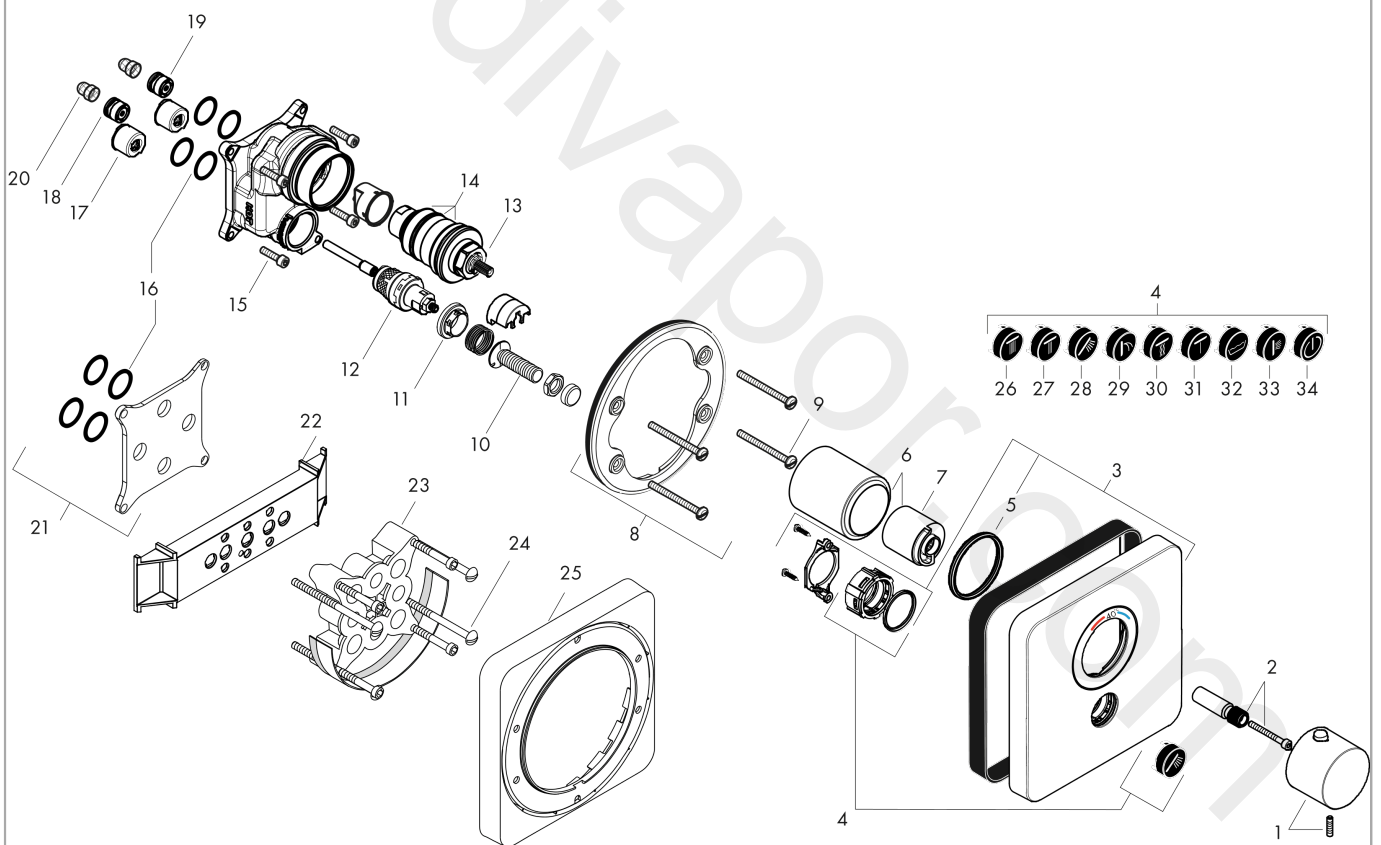

AXOR ShowerSelect

Thermostat HighFlow for concealed installation softsquare for 1 function and additional outlet

Finish: **Polished Gold Optic** Article Number: **36706990**

product features

- 1 function and 1 additional outlet
- thermostat cartridge
- Select push-button on/off control for 1 outlet
- maximum flow rate at 3 bar: 59 l/min
- flow rate hand shower connection at 3 bar: 34 l/min
- flow rate upper outlet: 59 l/min
- min. operating pressure: 1 bar
- max. operating pressure: 10 bar
- safety stop at 40 °C
- temperature limitation adjustable
- thermostat is delivered with button hand shower
- connection type: basic set
- WRAS 2211001 - Approval letter
- WRAS 2211001

Flowchart

AXOR ShowerSelect
Thermostat HighFlow for concealed installation softsquare for 1 function and additional outlet
 Finish: **Polished Gold Optic** Article Number: **36706990**

Exploded Drawing

Year of production: >11/16

AXOR ShowerSelect
Thermostat HighFlow for concealed installation softsquare for 1 function and additional outlet
 Finish: **Polished Gold Optic** Article Number: **36706990**

Spare part list

Year of production: >11/16