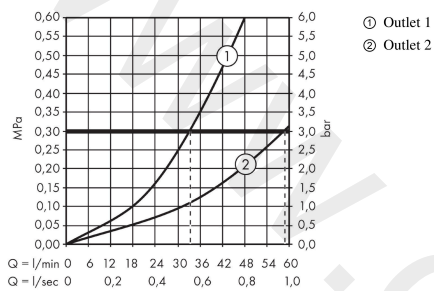

AXOR ShowerSelect
Thermostat HighFlow for concealed installation softsquare for 1 function and additional outlet
Finish: **Brushed Nickel**   Article Number: **36706820**

Flowchart