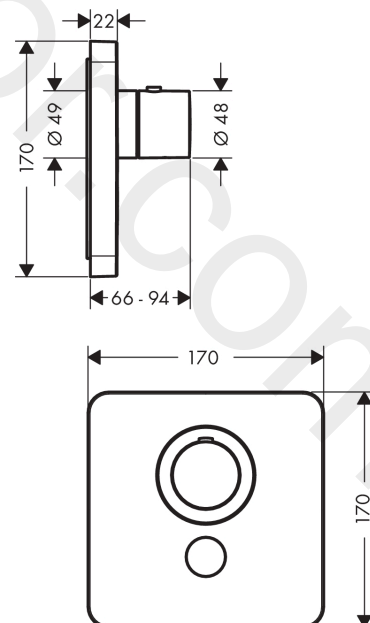

AXOR ShowerSelect

Thermostat HighFlow for concealed installation softsquare for 1 function and additional outlet

Finish: **Brushed Nickel** Article Number: **36706820**

product features

- 1 function and 1 additional outlet
- thermostat cartridge
- Select push-button on/off control for 1 outlet
- maximum flow rate at 3 bar: 59 l/min
- flow rate hand shower connection at 3 bar: 34 l/min
- flow rate upper outlet: 59 l/min
- min. operating pressure: 1 bar
- max. operating pressure: 10 bar
- safety stop at 40 °C
- temperature limitation adjustable
- thermostat is delivered with button hand shower
- connection type: basic set
- WRAS 2211001 - Approval letter
- WRAS 2211001

Article Details

Price excl. VAT

1.062,50 £

Technology

Product image

Scale drawing

AXOR ShowerSelect
Thermostat HighFlow for concealed installation softsquare for 1 function and additional outlet
 Finish: **Brushed Nickel** Article Number: **36706820**

Flowchart

AXOR ShowerSelect
Thermostat HighFlow for concealed installation softsquare for 1 function and additional outlet
 Finish: **Brushed Nickel** Article Number: **36706820**

Exploded Drawing

Year of production: >11/16