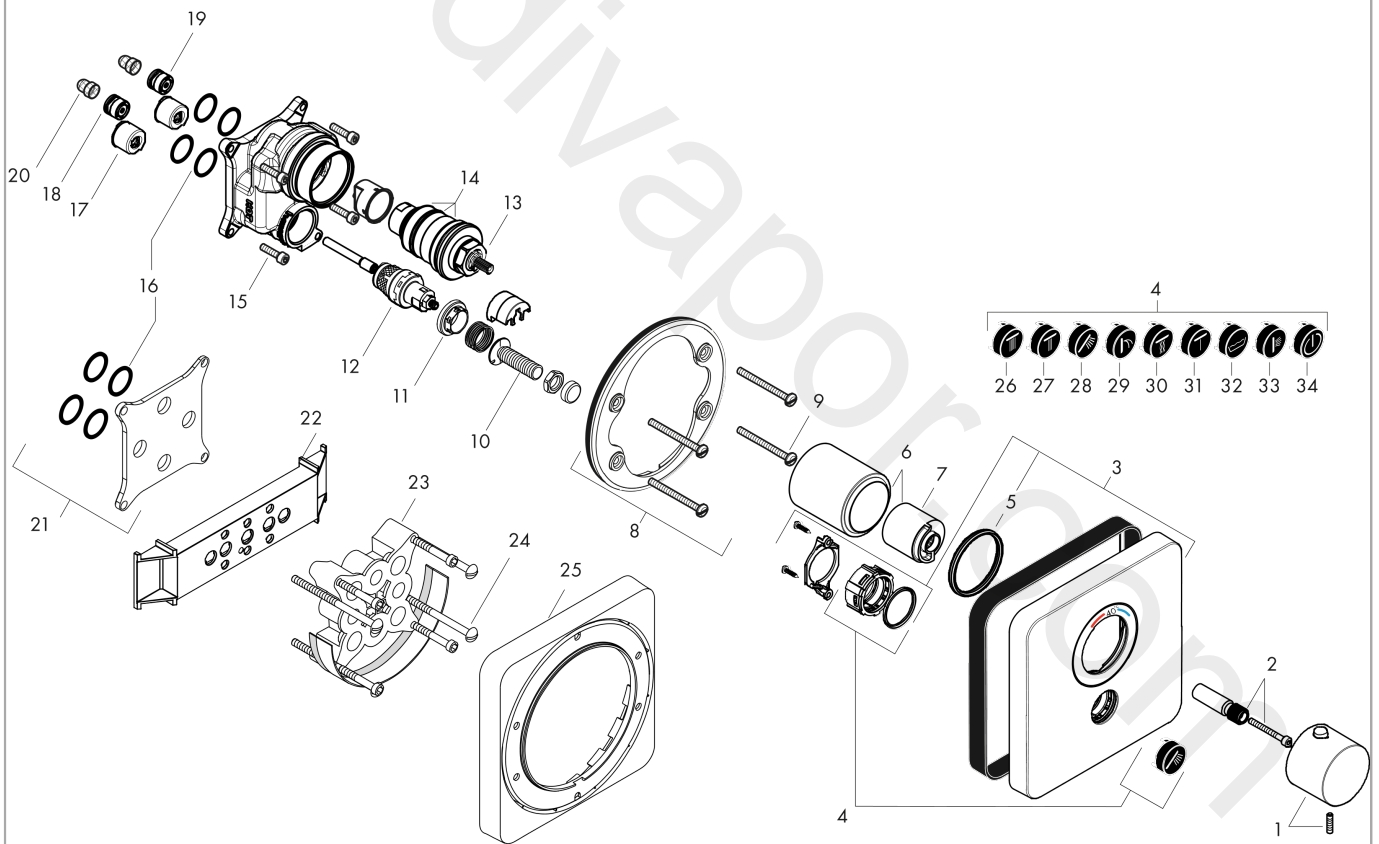

Flowchart

AXOR ShowerSelect
Thermostat HighFlow for concealed installation softsquare for 1 function and additional outlet
 Finish: **Brushed Nickel** Article Number: **36706820**

Exploded Drawing

Year of production: >11/16

AXOR ShowerSelect
Thermostat HighFlow for concealed installation softsquare for 1 function and additional outlet
 Finish: **Brushed Nickel** Article Number: **36706820**

Spare part list

Year of production: >11/16

Pos.		Article Number	Price	PU
1	handle for thermostat	92534820	£ 173,00	1
2	adapter for handle	98701000	£ 9,00	1
3	escutcheon	92548820	£ 412,50	1
4	set of symbols	92544610	£ 137,00	1
5	O-ring 48x4	98414000	£ 9,00	1
6	sleeve	95331820	-	1
7	safety set for temperature control	97334000	£ 13,30	1
8	holder for escutcheon	98793000	£ 43,00	1
9	set of fixing screws	96454000	£ 9,00	1
10	Select-adapter	92219000	£ 6,10	1
11	nut	98368000	£ 13,30	1
12	shut off unit	95758000	£ 110,00	1
13	thermostat cartridge	96633000	£ 137,00	1
14	sealing set	96636000	£ 51,00	1
15	set of screws	96525000	£ 9,00	1
16	O-ring 16x2	98133000	£ 3,30	1
17	noise reduction	94073000	£ 25,00	1
18	non return valve (pressure-resistant up to 2 MPa)	92594000	£ 16,10	1
19	non return valve	97980000	£ 16,10	1
20	filter	98513000	£ 3,30	1
21	compensation set 1°	95521000	£ 173,00	1
22	fit-up aid	92540000	£ 14,10	1
23	extension 25 mm	13595000	£ 75,00	1
24	set of fixing screws	97747000	£ 3,30	1
25	extension 22 mm	98860820	£ 126,00	1
26	symbol head shower Rain large	93571610	£ 13,30	1
27	symbol head shower Rain small	93572610	£ 13,30	1
28	symbol handshower	93573610	£ 13,30	1
29	symbol Flood jet	93574610	£ 13,30	1
30	symbol Whirl	93575610	£ 13,30	1
31	symbol Mono	93576610	£ 13,30	1
32	symbol tub	93577610	£ 13,30	1
33	symbol body shower	93578610	£ 13,30	1
34	symbol ON/OFF	93579610	£ 13,30	1