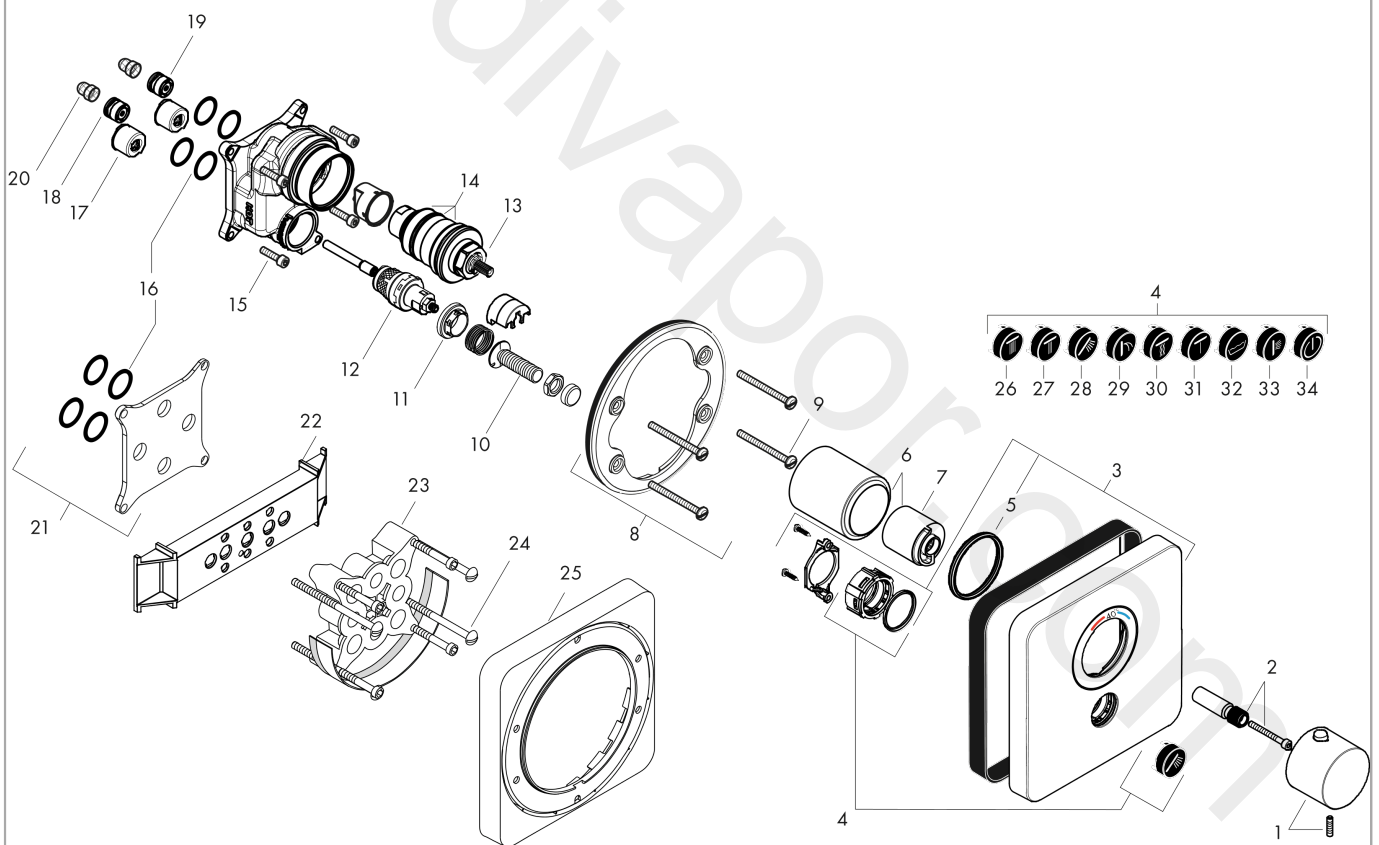

AXOR ShowerSelect
Thermostat HighFlow for concealed installation softsquare for 1 function and additional outlet
Finish: **Brushed Black Chrome** Article Number: **36706340**

Exploded Drawing

Year of production: >11/16

AXOR ShowerSelect

Thermostat HighFlow for concealed installation softsquare for 1 function and additional outlet

Finish: **Brushed Black Chrome** Article Number: **36706340**

Spare part list

Year of production: >11/16

Pos.		Article Number	Price	PU
1	handle for thermostat	92534340	£ 142,00	1
2	adapter for handle	98701000	£ 9,00	1
3	escutcheon	92548340	£ 412,50	1
4	set of symbols	92544610	£ 137,00	1
5	O-ring 48x4	98414000	£ 9,00	1
6	sleeve	95331340	£ 96,00	1
7	safety set for temperature control	97334000	£ 13,30	1
8	holder for escutcheon	98793000	£ 43,00	1
9	set of fixing screws	96454000	£ 9,00	1
10	Select-adapter	92219000	£ 6,10	1
11	nut	98368000	£ 13,30	1
12	shut off unit	95758000	£ 110,00	1
13	thermostat cartridge	96633000	£ 137,00	1
14	sealing set	96636000	£ 51,00	1
15	set of screws	96525000	£ 9,00	1
16	O-ring 16x2	98133000	£ 3,30	1
17	noise reduction	94073000	£ 25,00	1
18	non return valve (pressure-resistant up to 2 MPa)	92594000	£ 16,10	1
19	non return valve	97980000	£ 16,10	1
20	filter	98513000	£ 3,30	1
21	compensation set 1°	95521000	£ 173,00	1
22	fit-up aid	92540000	£ 14,10	1
23	extension 25 mm	13595000	£ 75,00	1
24	set of fixing screws	97747000	£ 3,30	1
25	extension 22 mm	98860340	£ 126,00	1
26	symbol head shower Rain large	93571610	£ 13,30	1
27	symbol head shower Rain small	93572610	£ 13,30	1
28	symbol handshower	93573610	£ 13,30	1
29	symbol Flood jet	93574610	£ 13,30	1
30	symbol Whirl	93575610	£ 13,30	1
31	symbol Mono	93576610	£ 13,30	1
32	symbol tub	93577610	£ 13,30	1
33	symbol body shower	93578610	£ 13,30	1
34	symbol ON/OFF	93579610	£ 13,30	1