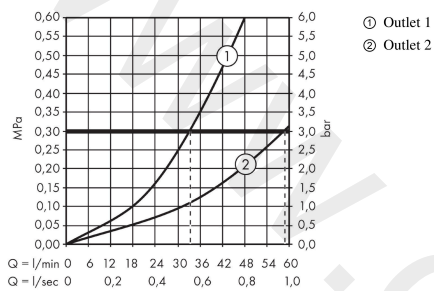

AXOR ShowerSelect
Thermostat HighFlow for concealed installation softsquare for 1 function and additional outlet
Finish: **Brushed Black Chrome** Article Number: **36706340**

Flowchart