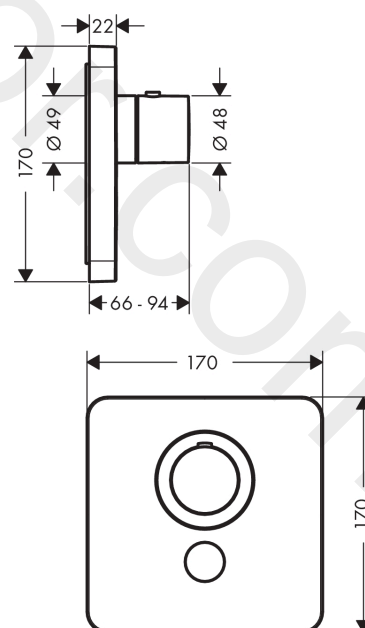

AXOR ShowerSelect

Thermostat HighFlow for concealed installation softsquare for 1 function and additional outlet

Finish: **Brushed Black Chrome** Article Number: **36706340**

product features

- 1 function and 1 additional outlet
- thermostat cartridge
- Select push-button on/off control for 1 outlet
- maximum flow rate at 3 bar: 59 l/min
- flow rate hand shower connection at 3 bar: 34 l/min
- flow rate upper outlet: 59 l/min
- min. operating pressure: 1 bar
- max. operating pressure: 10 bar
- safety stop at 40 °C
- temperature limitation adjustable
- thermostat is delivered with button hand shower
- connection type: basic set
- WRAS 2211001 - Approval letter
- WRAS 2211001

Article Details

Price excl. VAT

1.062,50 £

Technology

Product image

Scale drawing

AXOR ShowerSelect
Thermostat HighFlow for concealed installation softsquare for 1 function and additional outlet
 Finish: **Brushed Black Chrome** Article Number: **36706340**

Flowchart

AXOR ShowerSelect
Thermostat HighFlow for concealed installation softsquare for 1 function and additional outlet
 Finish: **Brushed Black Chrome** Article Number: **36706340**

Exploded Drawing