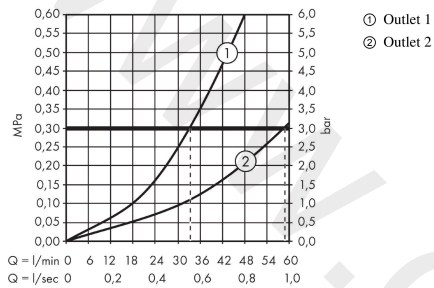

AXOR ShowerSelect

Thermostat HighFlow for concealed installation softsquare for 1 function and additional outlet

Finish: Polished Black Chrome Article Number: 36706330

Flowchart