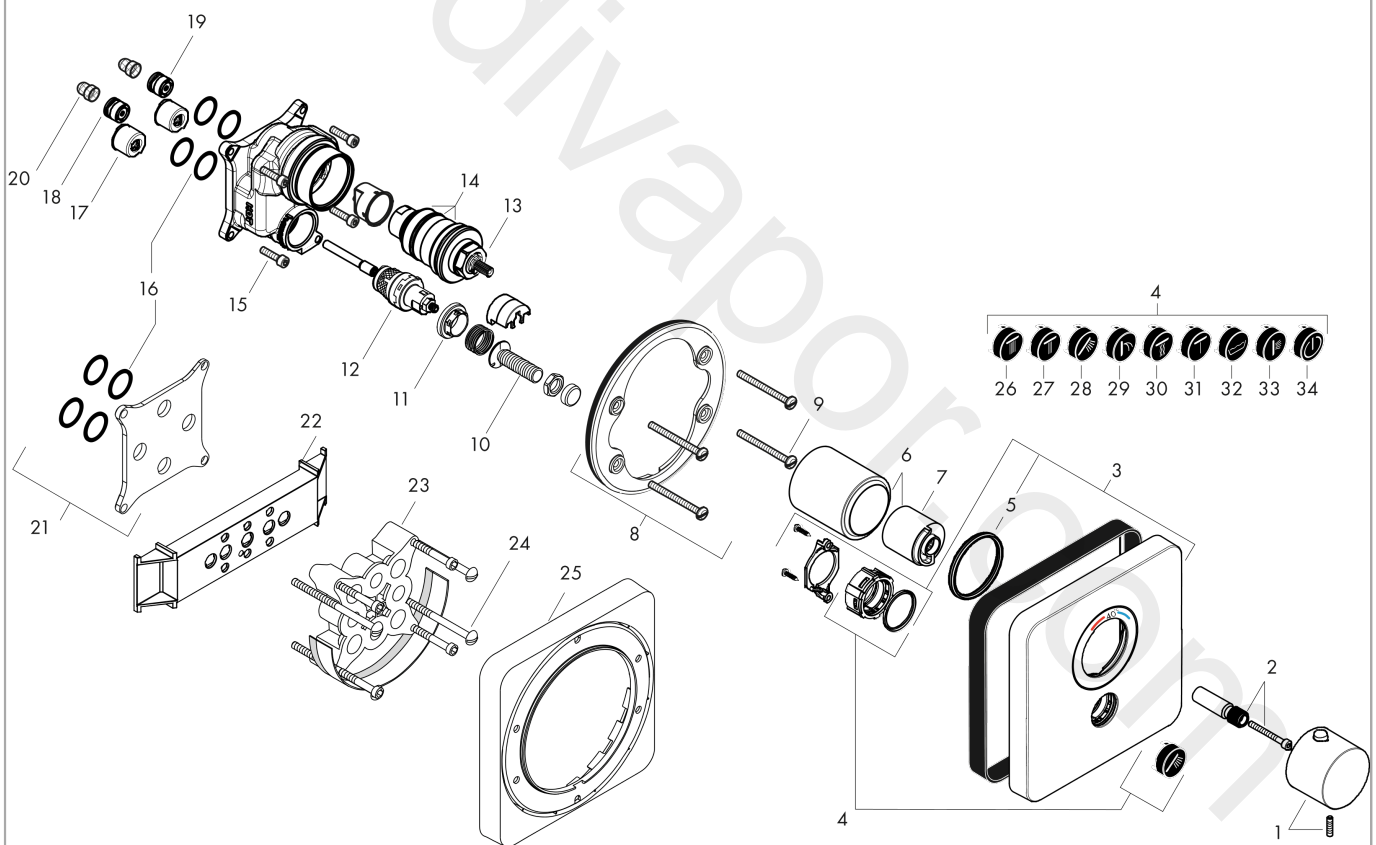

AXOR ShowerSelect
Thermostat HighFlow for concealed installation softsquare for 1 function and additional outlet
Finish: **Polished Black Chrome** Article Number: **36706330**

Exploded Drawing

Year of production: >11/16

AXOR ShowerSelect

Thermostat HighFlow for concealed installation softsquare for 1 function and additional outlet

Finish: **Polished Black Chrome** Article Number: **36706330**

Spare part list

Year of production: >11/16

Pos.		Article Number	Price	PU
1	handle for thermostat	92534330	£ 142,00	1
2	adapter for handle	98701000	£ 9,00	1
3	escutcheon	92548330	£ 412,50	1
4	set of symbols	92544610	£ 137,00	1
5	O-ring 48x4	98414000	£ 9,00	1
6	sleeve	95331330	£ 96,00	1
7	safety set for temperature control	97334000	£ 13,30	1
8	holder for escutcheon	98793000	£ 43,00	1
9	set of fixing screws	96454000	£ 9,00	1
10	Select-adapter	92219000	£ 6,10	1
11	nut	98368000	£ 13,30	1
12	shut off unit	95758000	£ 110,00	1
13	thermostat cartridge	96633000	£ 137,00	1
14	sealing set	96636000	£ 51,00	1
15	set of screws	96525000	£ 9,00	1
16	O-ring 16x2	98133000	£ 3,30	1
17	noise reduction	94073000	£ 25,00	1
18	non return valve (pressure-resistant up to 2 MPa)	92594000	£ 16,10	1
19	non return valve	97980000	£ 16,10	1
20	filter	98513000	£ 3,30	1
21	compensation set 1°	95521000	£ 173,00	1
22	fit-up aid	92540000	£ 14,10	1
23	extension 25 mm	13595000	£ 75,00	1
24	set of fixing screws	97747000	£ 3,30	1
25	extension 22 mm	98860330	£ 126,00	1
26	symbol head shower Rain large	93571610	£ 13,30	1
27	symbol head shower Rain small	93572610	£ 13,30	1
28	symbol handshower	93573610	£ 13,30	1
29	symbol Flood jet	93574610	£ 13,30	1
30	symbol Whirl	93575610	£ 13,30	1
31	symbol Mono	93576610	£ 13,30	1
32	symbol tub	93577610	£ 13,30	1
33	symbol body shower	93578610	£ 13,30	1
34	symbol ON/OFF	93579610	£ 13,30	1