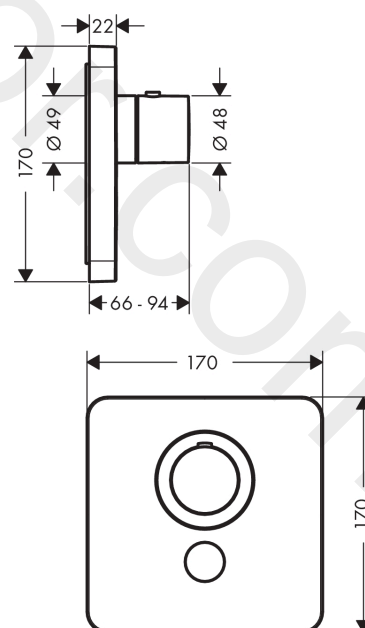

AXOR ShowerSelect

Thermostat HighFlow for concealed installation softsquare for 1 function and additional outlet

Finish: **Brushed Red Gold** Article Number: **36706310**

product features

- 1 function and 1 additional outlet
- thermostat cartridge
- Select push-button on/off control for 1 outlet
- maximum flow rate at 3 bar: 59 l/min
- flow rate hand shower connection at 3 bar: 34 l/min
- flow rate upper outlet: 59 l/min
- min. operating pressure: 1 bar
- max. operating pressure: 10 bar
- safety stop at 40 °C
- temperature limitation adjustable
- thermostat is delivered with button hand shower
- connection type: basic set
- WRAS 2211001 - Approval letter
- WRAS 2211001

Article Details

Price excl. VAT

1.062,50 £

Technology

Product image

Scale drawing

AXOR ShowerSelect
Thermostat HighFlow for concealed installation softsquare for 1 function and additional outlet
 Finish: **Brushed Red Gold** Article Number: **36706310**

Flowchart

AXOR ShowerSelect
Thermostat HighFlow for concealed installation softsquare for 1 function and additional outlet
 Finish: **Brushed Red Gold** Article Number: **36706310**

Exploded Drawing

Year of production: >11/16