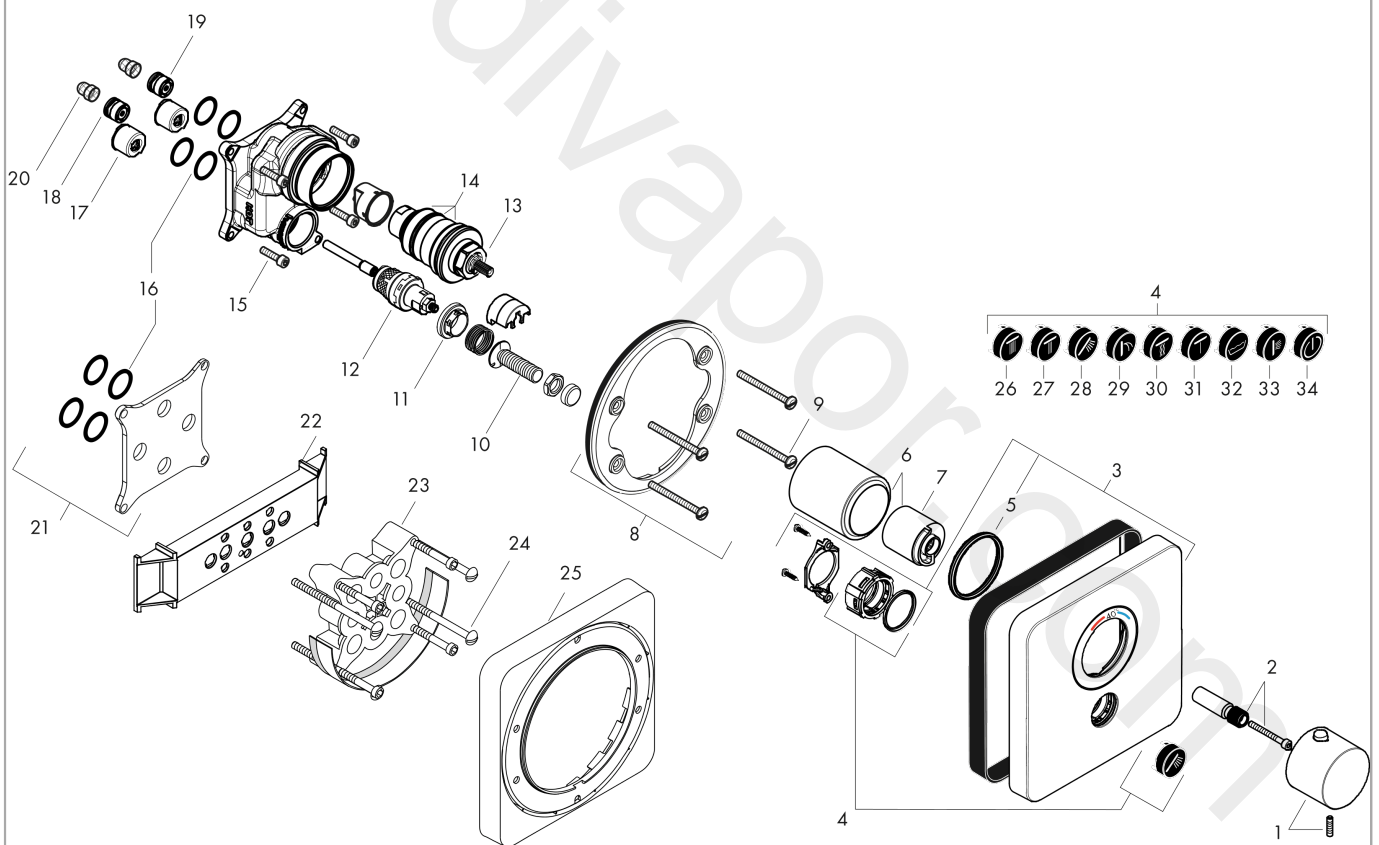

AXOR ShowerSelect
Thermostat HighFlow for concealed installation softsquare for 1 function and additional outlet
Finish: **Brushed Red Gold**   Article Number: **36706310**

Exploded Drawing

Year of production: >11/16

AXOR ShowerSelect

Thermostat HighFlow for concealed installation softsquare for 1 function and additional outlet

Finish: **Brushed Red Gold** Article Number: **36706310**

Spare part list

Year of production: >11/16

Pos.		Article Number	Price	PU
1	handle for thermostat	92534310	£ 142,00	1
2	adapter for handle	98701000	£ 9,00	1
3	escutcheon	92548310	£ 412,50	1
4	set of symbols	92544610	£ 137,00	1
5	O-ring 48x4	98414000	£ 9,00	1
6	sleeve	95331310	£ 96,00	1
7	safety set for temperature control	97334000	£ 13,30	1
8	holder for escutcheon	98793000	£ 43,00	1
9	set of fixing screws	96454000	£ 9,00	1
10	Select-adapter	92219000	£ 6,10	1
11	nut	98368000	£ 13,30	1
12	shut off unit	95758000	£ 110,00	1
13	thermostat cartridge	96633000	£ 137,00	1
14	sealing set	96636000	£ 51,00	1
15	set of screws	96525000	£ 9,00	1
16	O-ring 16x2	98133000	£ 3,30	1
17	noise reduction	94073000	£ 25,00	1
18	non return valve (pressure-resistant up to 2 MPa)	92594000	£ 16,10	1
19	non return valve	97980000	£ 16,10	1
20	filter	98513000	£ 3,30	1
21	compensation set 1°	95521000	£ 173,00	1
22	fit-up aid	92540000	£ 14,10	1
23	extension 25 mm	13595000	£ 75,00	1
24	set of fixing screws	97747000	£ 3,30	1
25	extension 22 mm	98860310	£ 110,00	1
26	symbol head shower Rain large	93571610	£ 13,30	1
27	symbol head shower Rain small	93572610	£ 13,30	1
28	symbol handshower	93573610	£ 13,30	1
29	symbol Flood jet	93574610	£ 13,30	1
30	symbol Whirl	93575610	£ 13,30	1
31	symbol Mono	93576610	£ 13,30	1
32	symbol tub	93577610	£ 13,30	1
33	symbol body shower	93578610	£ 13,30	1
34	symbol ON/OFF	93579610	£ 13,30	1