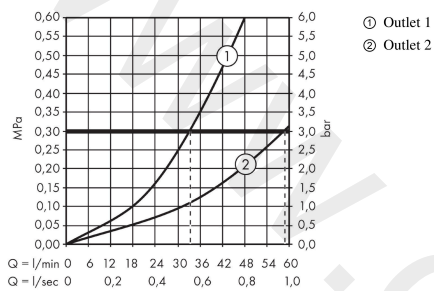

AXOR ShowerSelect
Thermostat HighFlow for concealed installation softsquare for 1 function and additional outlet
Finish: **Brushed Red Gold** Article Number: **36706310**

Flowchart