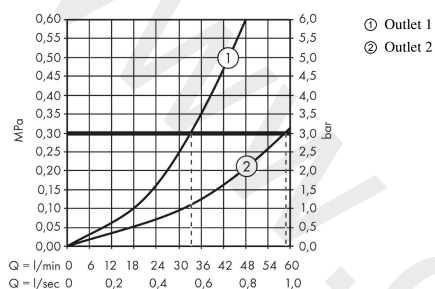

AXOR ShowerSelect
Thermostat HighFlow for concealed installation softsquare for 1 function and additional outlet
Finish: **Polished Red Gold** Article Number: **36706300**

Flowchart