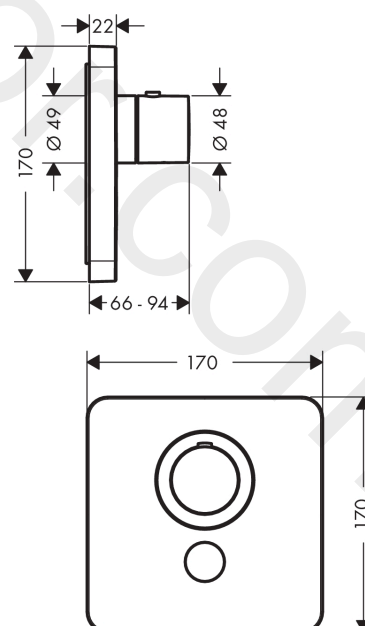

AXOR ShowerSelect

Thermostat HighFlow for concealed installation softsquare for 1 function and additional outlet

Finish: **Polished Red Gold** Article Number: **36706300**

product features

- 1 function and 1 additional outlet
- thermostat cartridge
- Select push-button on/off control for 1 outlet
- maximum flow rate at 3 bar: 59 l/min
- flow rate hand shower connection at 3 bar: 34 l/min
- flow rate upper outlet: 59 l/min
- min. operating pressure: 1 bar
- max. operating pressure: 10 bar
- safety stop at 40 °C
- temperature limitation adjustable
- thermostat is delivered with button hand shower
- connection type: basic set
- WRAS 2211001 - Approval letter
- WRAS 2211001

Article Details

Price excl. VAT

1.062,50 £

Technology

Product image

Scale drawing

AXOR ShowerSelect
Thermostat HighFlow for concealed installation softsquare for 1 function and additional outlet
 Finish: **Polished Red Gold** Article Number: **36706300**