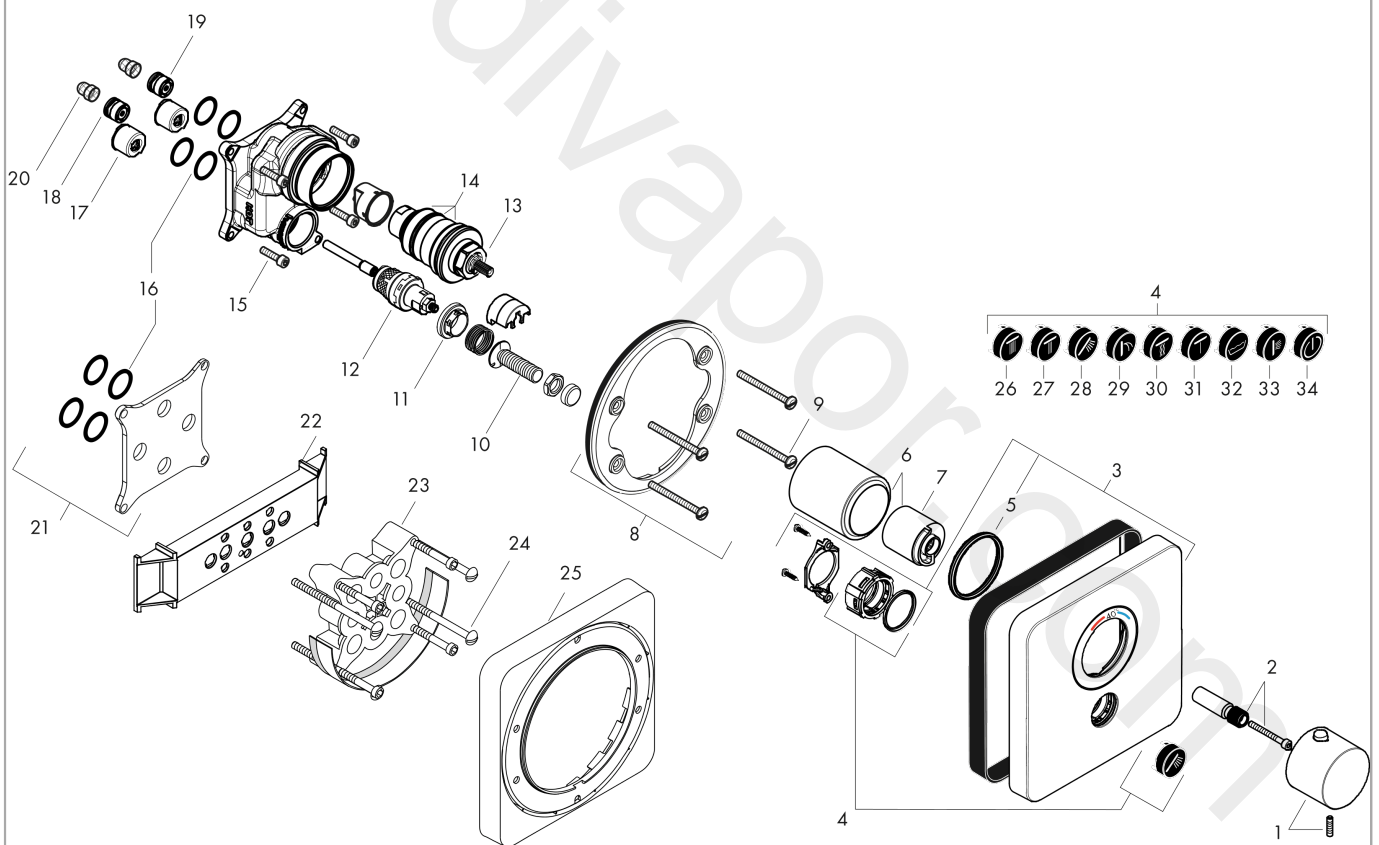

AXOR ShowerSelect
Thermostat HighFlow for concealed installation softsquare for 1 function and additional outlet
Finish: **Polished Red Gold** Article Number: **36706300**

Exploded Drawing

Year of production: >11/16

AXOR ShowerSelect

Thermostat HighFlow for concealed installation softsquare for 1 function and additional outlet

Finish: Polished Red Gold Article Number: 36706300

Spare part list

Year of production: >11/16

Pos.		Article Number	Price	PU
1	handle for thermostat	92534300	£ 144,00	1
2	adapter for handle	98701000	£ 9,00	1
3	escutcheon	92548300	£ 412,50	1
4	set of symbols	92544610	£ 137,00	1
5	O-ring 48x4	98414000	£ 9,00	1
6	sleeve	95331300	£ 96,00	1
7	safety set for temperature control	97334000	£ 13,30	1
8	holder for escutcheon	98793000	£ 43,00	1
9	set of fixing screws	96454000	£ 9,00	1
10	Select-adapter	92219000	£ 6,10	1
11	nut	98368000	£ 13,30	1
12	shut off unit	95758000	£ 110,00	1
13	thermostat cartridge	96633000	£ 137,00	1
14	sealing set	96636000	£ 51,00	1
15	set of screws	96525000	£ 9,00	1
16	O-ring 16x2	98133000	£ 3,30	1
17	noise reduction	94073000	£ 25,00	1
18	non return valve (pressure-resistant up to 2 MPa)	92594000	£ 16,10	1
19	non return valve	97980000	£ 16,10	1
20	filter	98513000	£ 3,30	1
21	compensation set 1°	95521000	£ 173,00	1
22	fit-up aid	92540000	£ 14,10	1
23	extension 25 mm	13595000	£ 75,00	1
24	set of fixing screws	97747000	£ 3,30	1
25	extension 22 mm	98860300	£ 126,00	1
26	symbol head shower Rain large	93571610	£ 13,30	1
27	symbol head shower Rain small	93572610	£ 13,30	1
28	symbol handshower	93573610	£ 13,30	1
29	symbol Flood jet	93574610	£ 13,30	1
30	symbol Whirl	93575610	£ 13,30	1
31	symbol Mono	93576610	£ 13,30	1
32	symbol tub	93577610	£ 13,30	1
33	symbol body shower	93578610	£ 13,30	1
34	symbol ON/OFF	93579610	£ 13,30	1