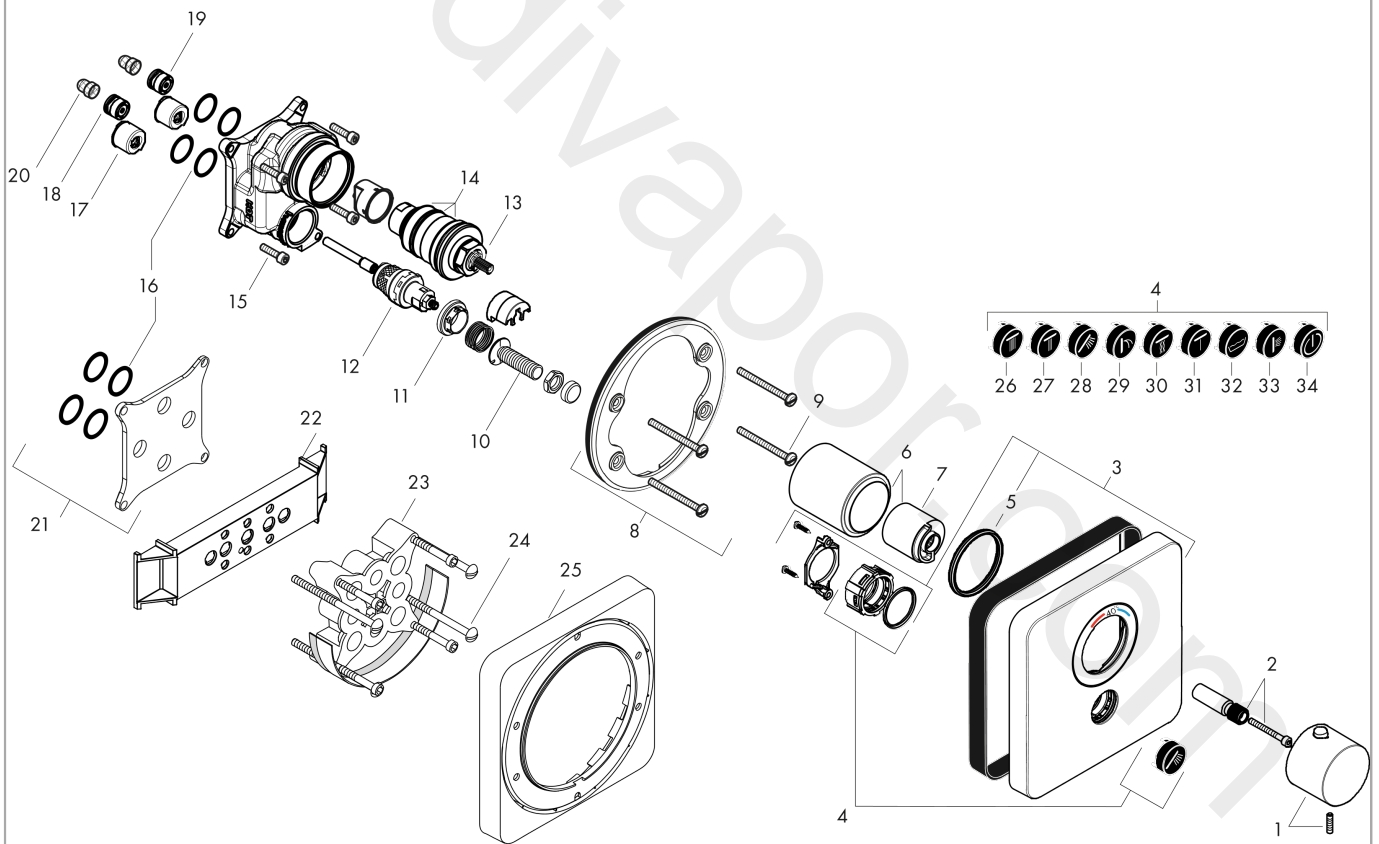

AXOR ShowerSelect
Thermostat HighFlow for concealed installation softsquare for 1 function and additional outlet
Finish: **Brushed Gold Optic**   Article Number: **36706250**

Exploded Drawing

Year of production: >11/16

AXOR ShowerSelect

Thermostat HighFlow for concealed installation softsquare for 1 function and additional outlet

Finish: **Brushed Gold Optic** Article Number: **36706250**

Spare part list

Year of production: >11/16

Pos.		Article Number	Price	PU
1	handle for thermostat	92534250	£ 142,00	1
2	adapter for handle	98701000	£ 9,00	1
3	escutcheon	92548250	£ 412,50	1
4	set of symbols	92544610	£ 137,00	1
5	O-ring 48x4	98414000	£ 9,00	1
6	sleeve	95331250	£ 96,00	1
7	safety set for temperature control	97334000	£ 13,30	1
8	holder for escutcheon	98793000	£ 43,00	1
9	set of fixing screws	96454000	£ 9,00	1
10	Select-adapter	92219000	£ 6,10	1
11	nut	98368000	£ 13,30	1
12	shut off unit	95758000	£ 110,00	1
13	thermostat cartridge	96633000	£ 137,00	1
14	sealing set	96636000	£ 51,00	1
15	set of screws	96525000	£ 9,00	1
16	O-ring 16x2	98133000	£ 3,30	1
17	noise reduction	94073000	£ 25,00	1
18	non return valve (pressure-resistant up to 2 MPa)	92594000	£ 16,10	1
19	non return valve	97980000	£ 16,10	1
20	filter	98513000	£ 3,30	1
21	compensation set 1°	95521000	£ 173,00	1
22	fit-up aid	92540000	£ 14,10	1
23	extension 25 mm	13595000	£ 75,00	1
24	set of fixing screws	97747000	£ 3,30	1
25	extension 22 mm	98860250	£ 126,00	1
26	symbol head shower Rain large	93571610	£ 13,30	1
27	symbol head shower Rain small	93572610	£ 13,30	1
28	symbol handshower	93573610	£ 13,30	1
29	symbol Flood jet	93574610	£ 13,30	1
30	symbol Whirl	93575610	£ 13,30	1
31	symbol Mono	93576610	£ 13,30	1
32	symbol tub	93577610	£ 13,30	1
33	symbol body shower	93578610	£ 13,30	1
34	symbol ON/OFF	93579610	£ 13,30	1