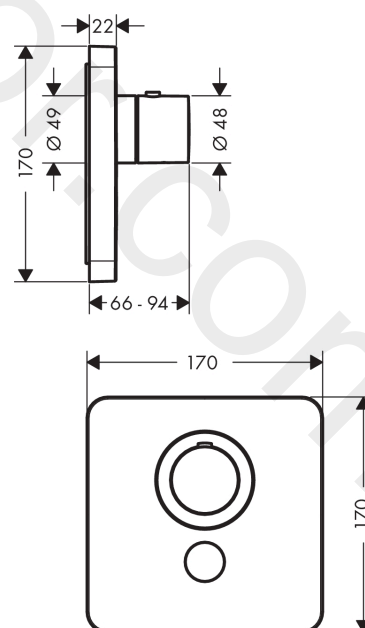

AXOR ShowerSelect

Thermostat HighFlow for concealed installation softsquare for 1 function and additional outlet

Finish: **Brushed Bronze** Article Number: **36706140**

product features

- 1 function and 1 additional outlet
- thermostat cartridge
- Select push-button on/off control for 1 outlet
- maximum flow rate at 3 bar: 59 l/min
- flow rate hand shower connection at 3 bar: 34 l/min
- flow rate upper outlet: 59 l/min
- min. operating pressure: 1 bar
- max. operating pressure: 10 bar
- safety stop at 40 °C
- temperature limitation adjustable
- thermostat is delivered with button hand shower
- connection type: basic set
- WRAS 2211001 - Approval letter
- WRAS 2211001

Article Details

Price excl. VAT

1.062,50 £

Technology

Product image

Scale drawing

AXOR ShowerSelect
Thermostat HighFlow for concealed installation softsquare for 1 function and additional outlet
 Finish: **Brushed Bronze** Article Number: **36706140**

Flowchart

AXOR ShowerSelect
Thermostat HighFlow for concealed installation softsquare for 1 function and additional outlet
Finish: **Brushed Bronze** Article Number: **36706140**

Exploded Drawing

Year of production: >11/16