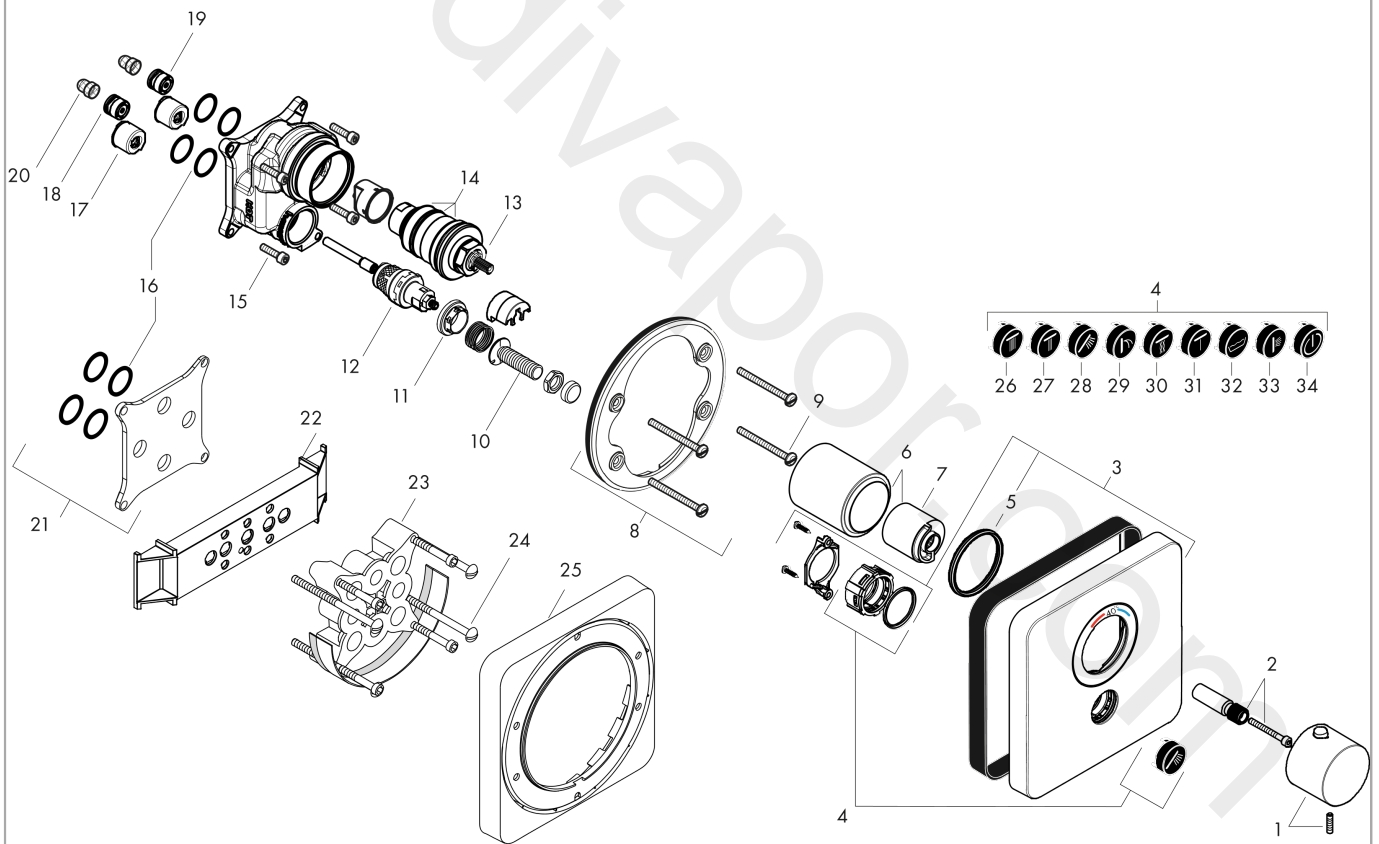

Flowchart

AXOR ShowerSelect
Thermostat HighFlow for concealed installation softsquare for 1 function and additional outlet
Finish: **Brushed Bronze** Article Number: **36706140**

Exploded Drawing

Year of production: >11/16

Pos.		Article Number	Price	PU
1	handle for thermostat	92534140	£ 142,00	1
2	adapter for handle	98701000	£ 9,00	1
3	escutcheon	92548140	£ 412,50	1
4	set of symbols	92544610	£ 137,00	1
5	O-ring 48x4	98414000	£ 9,00	1
6	sleeve	95331140	£ 96,00	1
7	safety set for temperature control	97334000	£ 13,30	1
8	holder for escutcheon	98793000	£ 43,00	1
9	set of fixing screws	96454000	£ 9,00	1
10	Select-adapter	92219000	£ 6,10	1
11	nut	98368000	£ 13,30	1
12	shut off unit	95758000	£ 110,00	1
13	thermostat cartridge	96633000	£ 137,00	1
14	sealing set	96636000	£ 51,00	1
15	set of screws	96525000	£ 9,00	1
16	O-ring 16x2	98133000	£ 3,30	1
17	noise reduction	94073000	£ 25,00	1
18	non return valve (pressure-resistant up to 2 MPa)	92594000	£ 16,10	1
19	non return valve	97980000	£ 16,10	1
20	filter	98513000	£ 3,30	1
21	compensation set 1°	95521000	£ 173,00	1
22	fit-up aid	92540000	£ 14,10	1
23	extension 25 mm	13595000	£ 75,00	1
24	set of fixing screws	97747000	£ 3,30	1
25	extension 22 mm	98860140	£ 126,00	1
26	symbol head shower Rain large	93571610	£ 13,30	1
27	symbol head shower Rain small	93572610	£ 13,30	1
28	symbol handshower	93573610	£ 13,30	1
29	symbol Flood jet	93574610	£ 13,30	1
30	symbol Whirl	93575610	£ 13,30	1
31	symbol Mono	93576610	£ 13,30	1
32	symbol tub	93577610	£ 13,30	1
33	symbol body shower	93578610	£ 13,30	1
34	symbol ON/OFF	93579610	£ 13,30	1