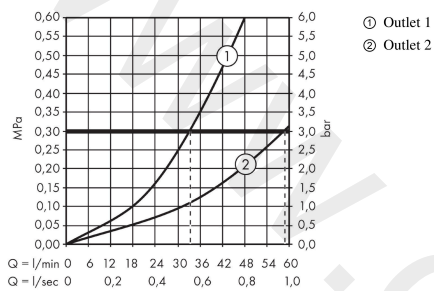

AXOR ShowerSelect
Thermostat HighFlow for concealed installation softsquare for 1 function and additional outlet
Finish: **Brushed Bronze** Article Number: **36706140**

Flowchart