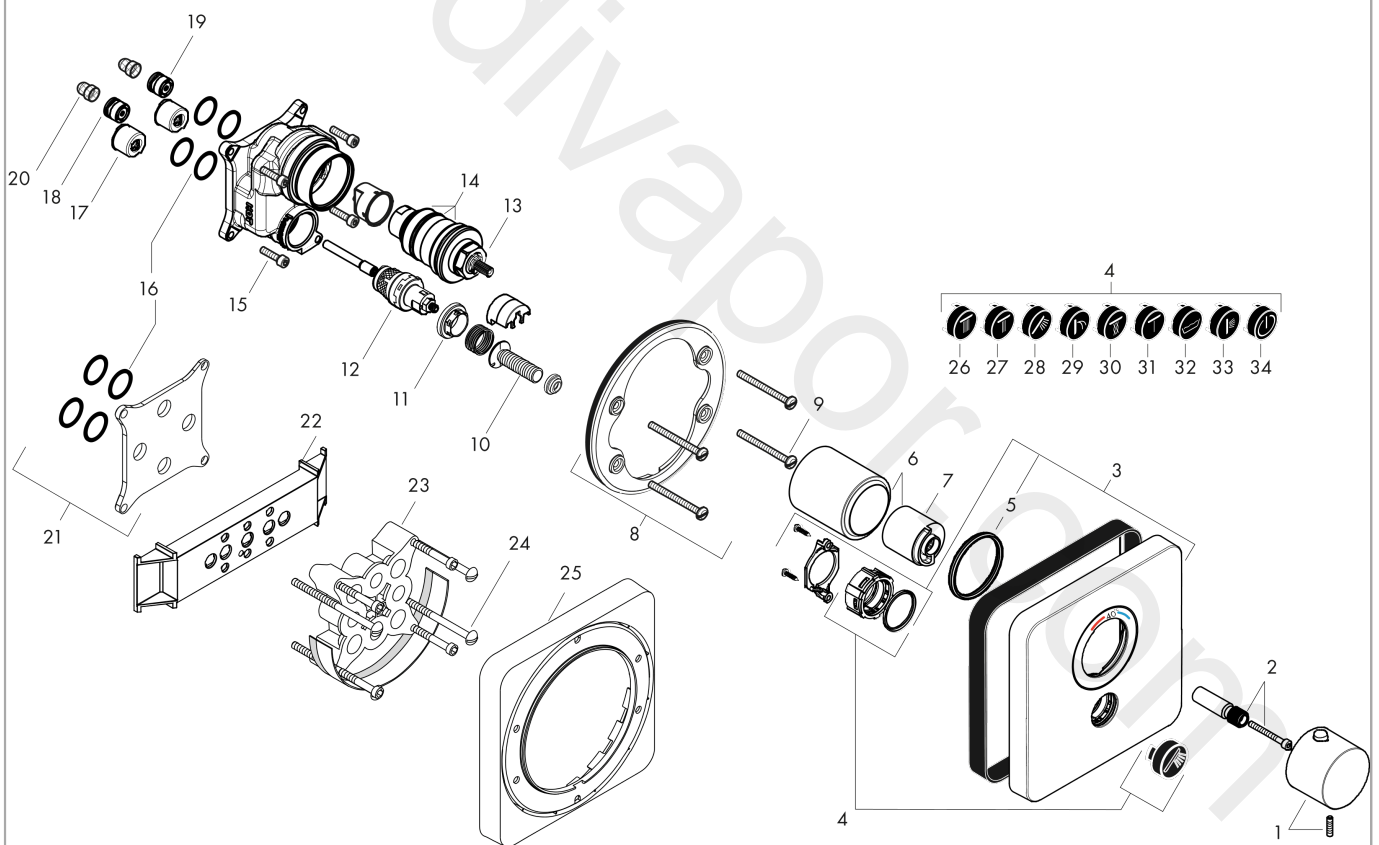

Flowchart

AXOR ShowerSelect
Thermostat HighFlow for concealed installation softsquare for 1 function and additional outlet
Finish: **Chrome** Article Number: **36706000**

Exploded Drawing

Year of production: >09/16

AXOR ShowerSelect

Thermostat HighFlow for concealed installation softsquare for 1 function and additional outlet

Finish: **Chrome** Article Number: **36706000**

Spare part list

Year of production: >09/16

Pos.		Article Number	Price	PU
1	handle for thermostat	92534000	£ 96,00	1
2	adapter for handle	98701000	£ 9,00	1
3	escutcheon	92548000	£ 275,00	1
4	set of symbols	92544610	£ 137,00	1
5	O-ring 48x4	98414000	£ 9,00	1
6	sleeve	95331000	£ 64,00	1
7	safety set for temperature control	97334000	£ 13,30	1
8	holder for escutcheon	98793000	£ 43,00	1
9	set of fixing screws	96454000	£ 9,00	1
10	Select-adapter	92219000	£ 6,10	1
11	nut	98368000	£ 13,30	1
12	shut off unit	95758000	£ 110,00	1
13	thermostat cartridge	96633000	£ 137,00	1
14	sealing set	96636000	£ 51,00	1
15	set of screws	96525000	£ 9,00	1
16	O-ring 16x2	98133000	£ 3,30	1
17	noise reduction	94073000	£ 25,00	1
18	non return valve (pressure-resistant up to 2 MPa)	92594000	£ 16,10	1
19	non return valve	97980000	£ 16,10	1
20	filter	98513000	£ 3,30	1
21	compensation set 1°	95521000	£ 173,00	1
22	fit-up aid	92540000	£ 14,10	1
23	extension 25 mm	13595000	£ 75,00	1
24	set of fixing screws	97747000	£ 3,30	1
25	extension 22 mm	98860000	£ 84,00	1
26	symbol head shower Rain large	93571610	£ 13,30	1
27	symbol head shower Rain small	93572610	£ 13,30	1
28	symbol handshower	93573610	£ 13,30	1
29	symbol Flood jet	93574610	£ 13,30	1
30	symbol Whirl	93575610	£ 13,30	1
31	symbol Mono	93576610	£ 13,30	1
32	symbol tub	93577610	£ 13,30	1
33	symbol body shower	93578610	£ 13,30	1
34	symbol ON/OFF	93579610	£ 13,30	1