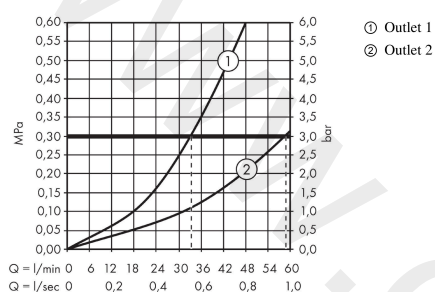

AXOR ShowerSelect
Thermostat HighFlow for concealed installation softsquare for 1 function and additional outlet
Finish: **Chrome** Article Number: **36706000**

Flowchart