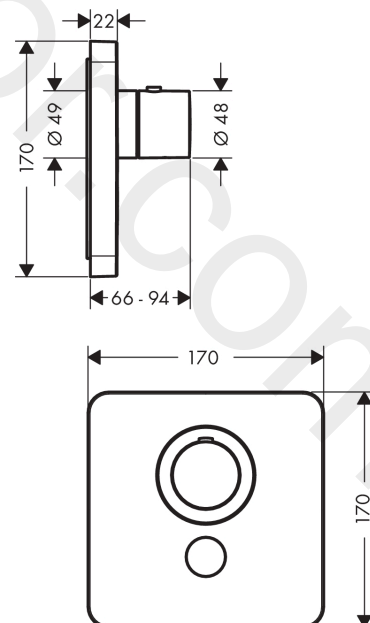

Scale drawing