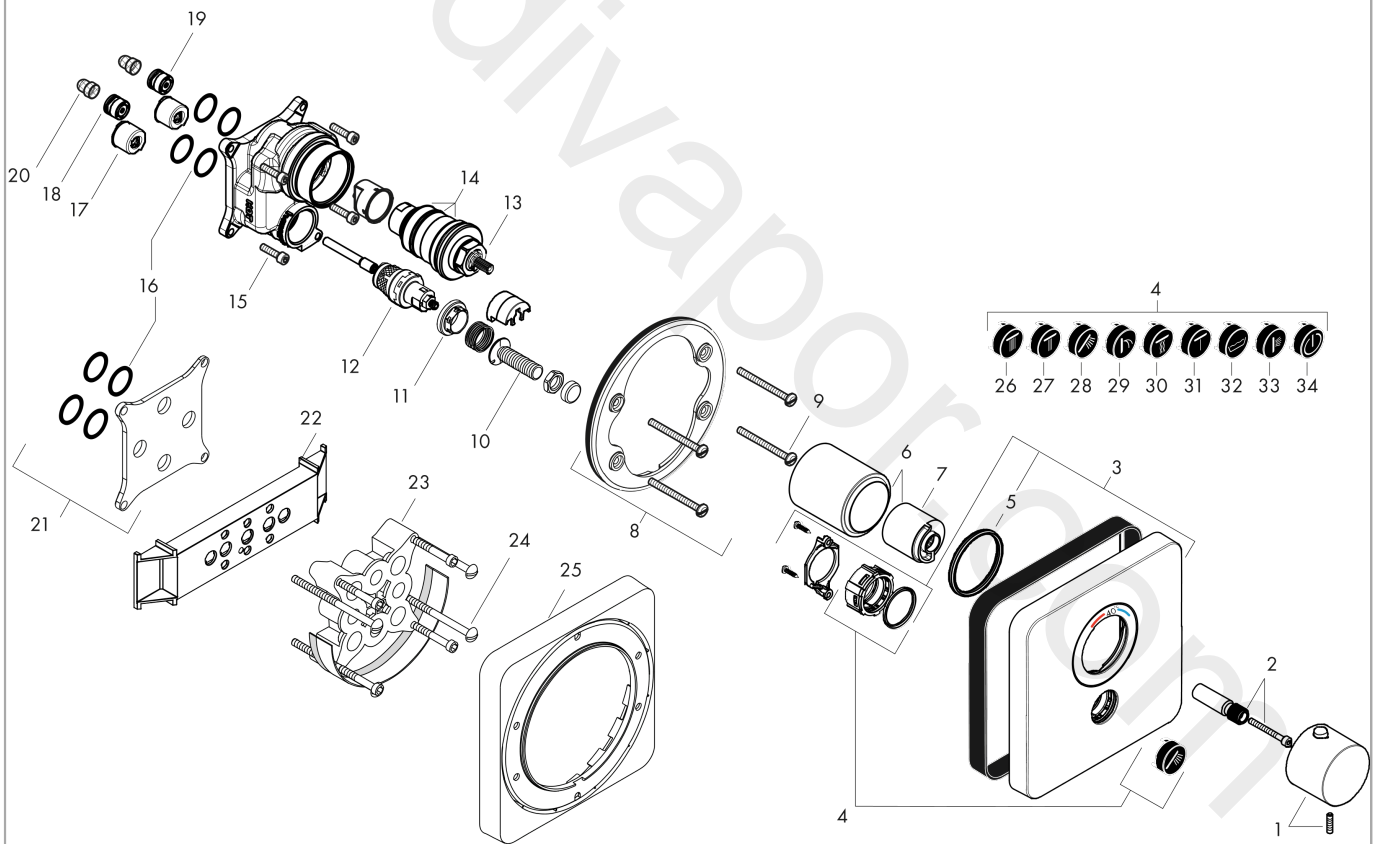

AXOR ShowerSelect

Thermostat HighFlow for concealed installation softsquare for 1 function and additional outlet

Surfaces: Article Number: 36706000

Exploded Drawing

Year of production: 05/15 - 08/16

AXOR ShowerSelect

Thermostat HighFlow for concealed installation softsquare for 1 function and additional outlet

Surfaces: Article Number: **36706000**

Spare part list

Year of production: **05/15 - 08/16**

Pos.		Article Number	Price	PU
1	handle for thermostat	92534000	£ 96,00	1
2	adapter for handle	98701000	£ 9,00	1
3	escutcheon	92548000	£ 275,00	1
4	set of symbols	92544610	£ 137,00	1
5	O-ring 48x4	98414000	£ 9,00	1
6	sleeve	98679000	£ 79,00	1
7	safety set for temperature control	97334000	£ 13,30	1
8	holder for escutcheon	98793000	£ 43,00	1
9	set of fixing screws	96454000	£ 9,00	1
10	Select-adapter	92219000	£ 6,10	1
11	nut	98368000	£ 13,30	1
12	shut off unit	95758000	£ 110,00	1
13	thermostat cartridge	96633000	£ 137,00	1
14	sealing set	96636000	£ 51,00	1
15	set of screws	96525000	£ 9,00	1
16	O-ring 16x2	98133000	£ 3,30	1
17	noise reduction	94073000	£ 25,00	1
18	non return valve (pressure-resistant up to 2 MPa)	92594000	£ 16,10	1
19	non return valve	97980000	£ 16,10	1
20	filter	98513000	£ 3,30	1
21	compensation set 1°	95521000	£ 173,00	1
22	fit-up aid	92540000	£ 14,10	1
23	extension 25 mm	13595000	£ 75,00	1
24	set of fixing screws	97747000	£ 3,30	1
25	extension 22 mm	98860000	£ 84,00	1
26	symbol head shower Rain large	93571610	£ 13,30	1
27	symbol head shower Rain small	93572610	£ 13,30	1
28	symbol handshower	93573610	£ 13,30	1
29	symbol Flood jet	93574610	£ 13,30	1
30	symbol Whirl	93575610	£ 13,30	1
31	symbol Mono	93576610	£ 13,30	1
32	symbol tub	93577610	£ 13,30	1
33	symbol body shower	93578610	£ 13,30	1
34	symbol ON/OFF	93579610	£ 13,30	1

AXOR ShowerSelect**Thermostat HighFlow for concealed installation softsquare for 1 function and additional outlet**Surfaces: Article Number: **36706000****Spare part list**Year of production: **05/15 - 08/16**