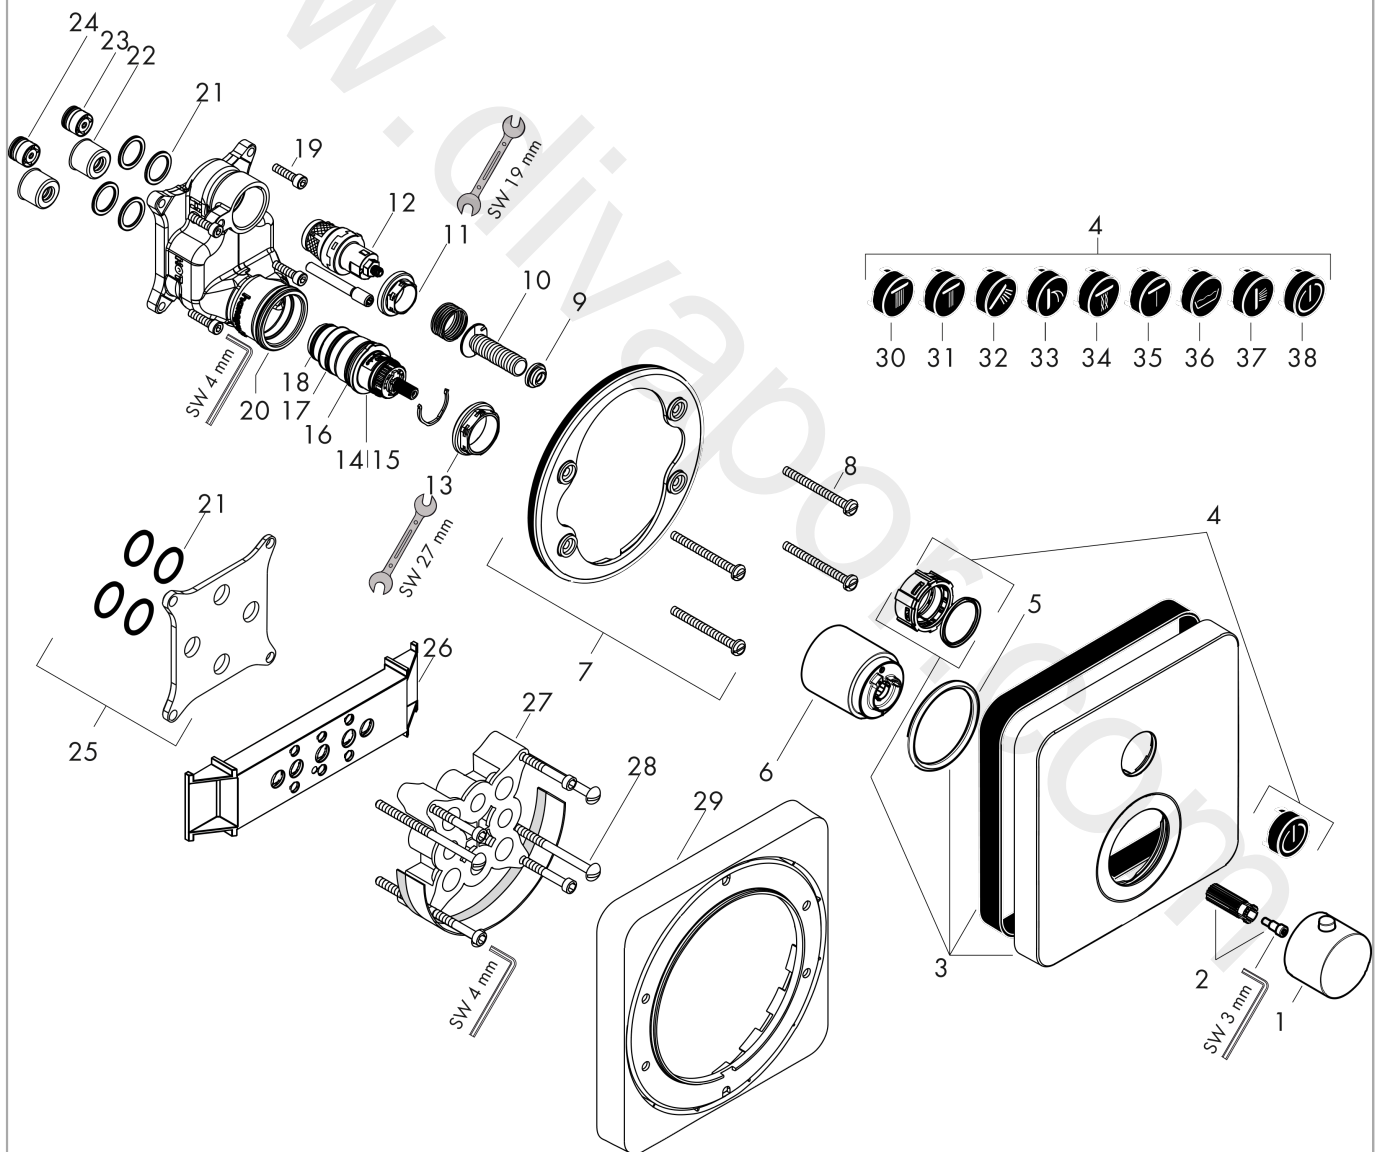

AXOR ShowerSelect
Thermostat for concealed installation softsquare for 1 function
Finish: **Polished Gold Optic** Article Number: **36705990**

Exploded Drawing

Year of production: >11/16

AXOR ShowerSelect
Thermostat for concealed installation softsquare for 1 function
Finish: **Polished Gold Optic** Article Number: **36705990**

Spare part list

Year of production: >11/16

Pos.		Article Number	Price	PU
1	handle for thermostat	92840990	£ 202,00	1
2	handle fixing set	95843000	£ 9,00	1
3	escutcheon 170 / 170 mm	93026990	£ 420,00	1
4	set of symbols	92544610	£ 137,00	1
5	O-ring 48x4	98414000	£ 9,00	1
6	sleeve	92216990	£ 51,00	1
7	holder for escutcheon	98793000	£ 43,00	1
8	set of fixing screws	96454000	£ 9,00	1
9	nut and flange	92696000	£ 16,10	1
10	Select-adapter	92219000	£ 6,10	1
11	nut	98368000	£ 13,30	1
12	shut off unit	95758000	£ 110,00	1
13	nut	98913000	£ 20,50	1
14	thermostat cartridge	98282000	£ 110,00	1
15	cartridge for exchanged connections	92373000	£ 275,00	1
16	O-ring 25x2,5	92146000	£ 16,10	1
17	O-ring 25x1,5	98146000	£ 3,30	1
18	O-ring 20x1,5	98197000	£ 3,30	1
19	set of screws	96525000	£ 9,00	1
20	O-ring 36x2	98156000	£ 3,30	1
21	O-ring 16x2	98133000	£ 3,30	1
22	noise reduction	94073000	£ 25,00	1
23	non return valve	97980000	£ 16,10	1
24	non return valve (pressure-resistant up to 2 MPa)	92594000	£ 16,10	1
25	compensation set 1°	95521000	£ 173,00	1
26	fit-up aid	92540000	£ 14,10	1
27	extension 25 mm	13595000	£ 75,00	1
28	set of fixing screws	97747000	£ 3,30	1
29	extension 22 mm	98860990	£ 126,00	1
30	symbol head shower Rain large	93571610	£ 13,30	1
31	symbol head shower Rain small	93572610	£ 13,30	1
32	symbol handshower	93573610	£ 13,30	1
33	symbol Flood jet	93574610	£ 13,30	1
34	symbol Whirl	93575610	£ 13,30	1