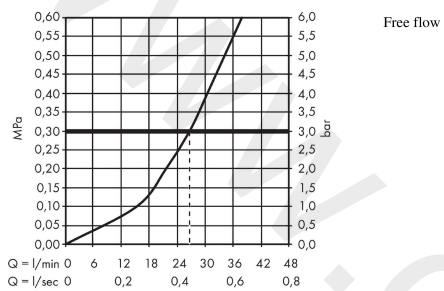

AXOR ShowerSelect
Thermostat for concealed installation softsquare for 1 function
Finish: **Polished Gold Optic** Article Number: **36705990**

Flowchart