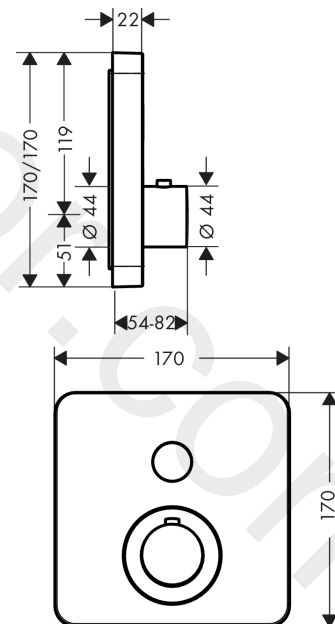

AXOR ShowerSelect
Thermostat for concealed installation softsquare for 1 function
 Finish: **Polished Gold Optic** Article Number: **36705990**

product features

- 1 function
- thermostat cartridge
- Select push-button on/off control for 1 outlet
- maximum flow rate at 3 bar: 26 l/min
- safety stop at 40 °C
- temperature limitation adjustable
- thermostat is delivered with button On/Off
- connection type: basic set
- WRAS 2211001 - Approval letter
- WRAS 2211001

Article Details

Price excl. VAT 1.062,50 £

Technology

Product image

Scale drawing

AXOR ShowerSelect
Thermostat for concealed installation softsquare for 1 function
Finish: **Polished Gold Optic** Article Number: **36705990**

Flowchart

AXOR ShowerSelect
Thermostat for concealed installation softsquare for 1 function
 Finish: **Polished Gold Optic** Article Number: **36705990**

Exploded Drawing

Year of production: >11/16

AXOR ShowerSelect
Thermostat for concealed installation softsquare for 1 function
 Finish: **Polished Gold Optic** Article Number: **36705990**

AXOR ShowerSelect
Thermostat for concealed installation softsquare for 1 function
 Finish: **Polished Gold Optic** Article Number: **36705990**

Spare part list

Year of production: >11/16

Pos.		Article Number	Price	PU
35	symbol Mono	93576610	£ 13,30	1
36	symbol tub	93577610	£ 13,30	1
37	symbol body shower	93578610	£ 13,30	1
38	symbol ON/OFF	93579610	£ 13,30	1
a	concealed item	01800180	£ 163,00	1
b	adapter for exchanged connections	93181000	£ 275,00	1