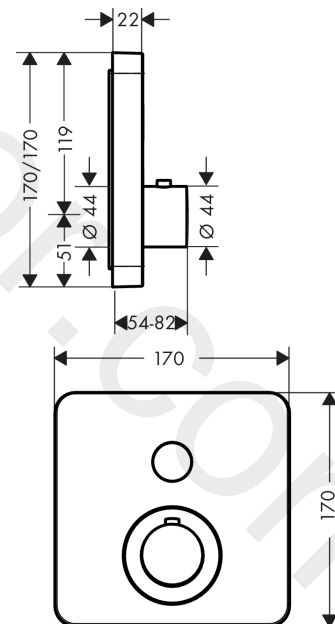

### product features

- 1 function
- thermostat cartridge
- Select push-button on/off control for 1 outlet
- maximum flow rate at 3 bar: 26 l/min
- safety stop at 40 °C
- temperature limitation adjustable
- thermostat is delivered with button On/Off
- connection type: basic set
- WRAS 2211001 - Approval letter
- WRAS 2211001

### Scale drawing

**AXOR ShowerSelect**  
**Thermostat for concealed installation softsquare for 1 function**  
Finish: **Brushed Brass** Article Number: **36705950**

## Exploded Drawing

Year of production: >11/16

**AXOR ShowerSelect**  
**Thermostat for concealed installation softsquare for 1 function**  
 Finish: **Brushed Brass** Article Number: **36705950**

## Spare part list

Year of production: >11/16

Pos.		Article Number	Price	PU
35	symbol Mono	93576610	£ 13,30	1
36	symbol tub	93577610	£ 13,30	1
37	symbol body shower	93578610	£ 13,30	1
38	symbol ON/OFF	93579610	£ 13,30	1
a	concealed item	01800180	£ 163,00	1
b	adapter for exchanged connections	93181000	£ 275,00	1