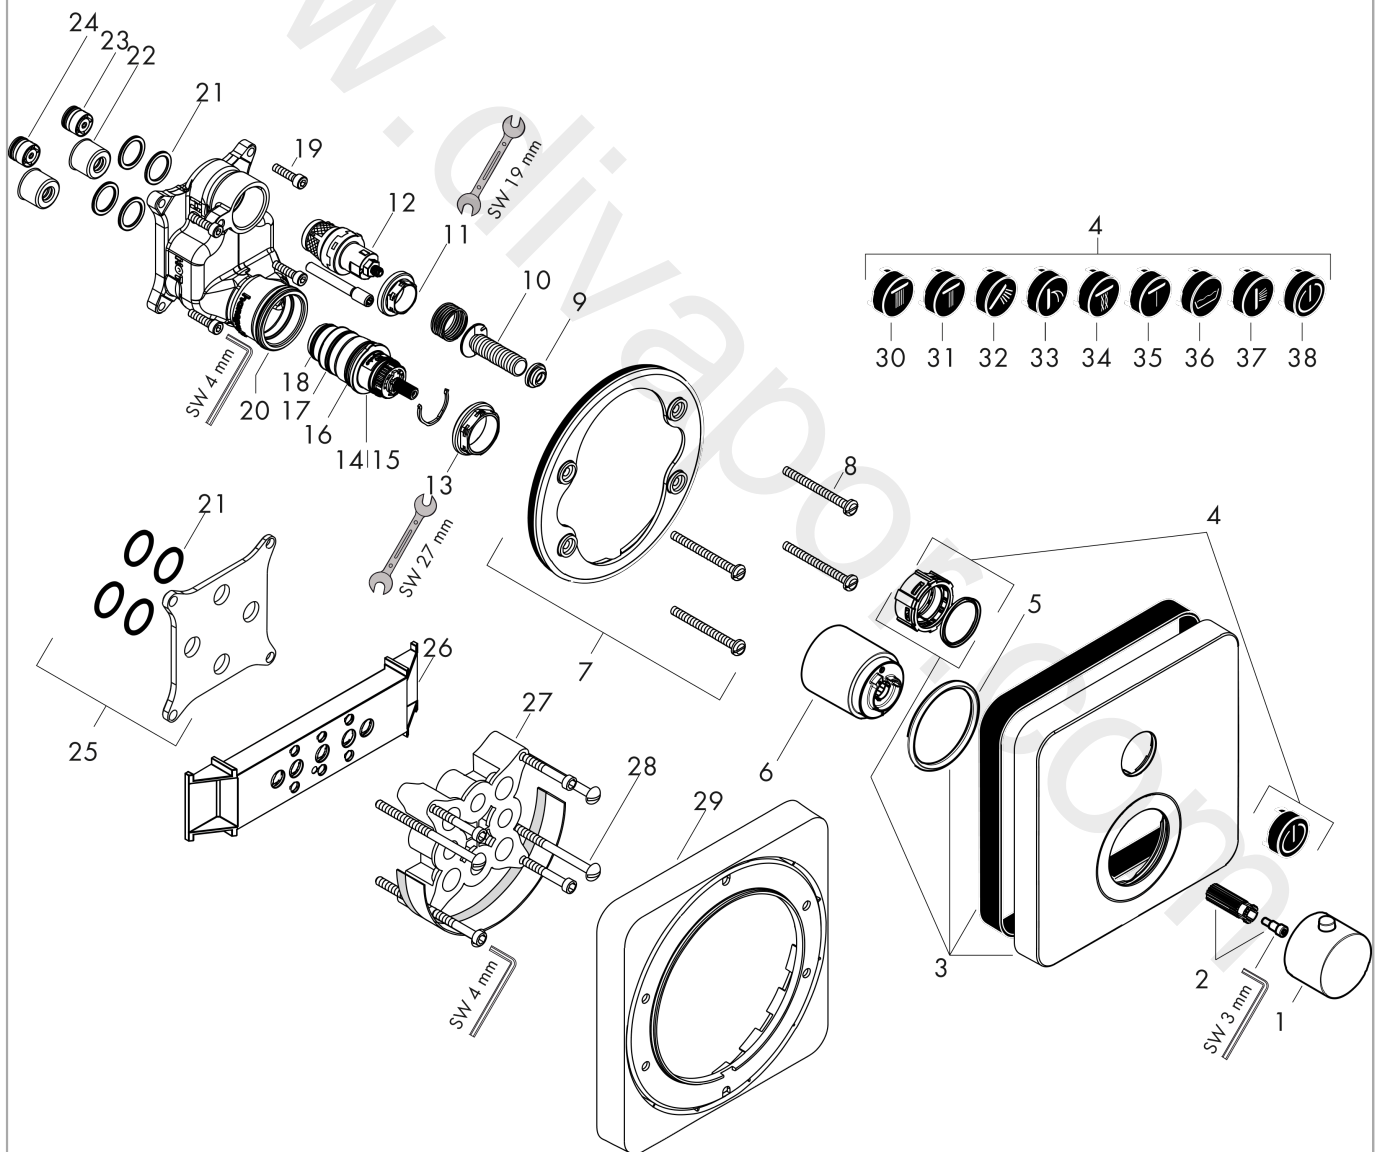

## Flowchart

**AXOR ShowerSelect**  
**Thermostat for concealed installation softsquare for 1 function**  
 Finish: **Brushed Brass**    Article Number: **36705950**

## Exploded Drawing

Year of production: >11/16

**AXOR ShowerSelect**  
**Thermostat for concealed installation softsquare for 1 function**  
 Finish: **Brushed Brass** Article Number: **36705950**