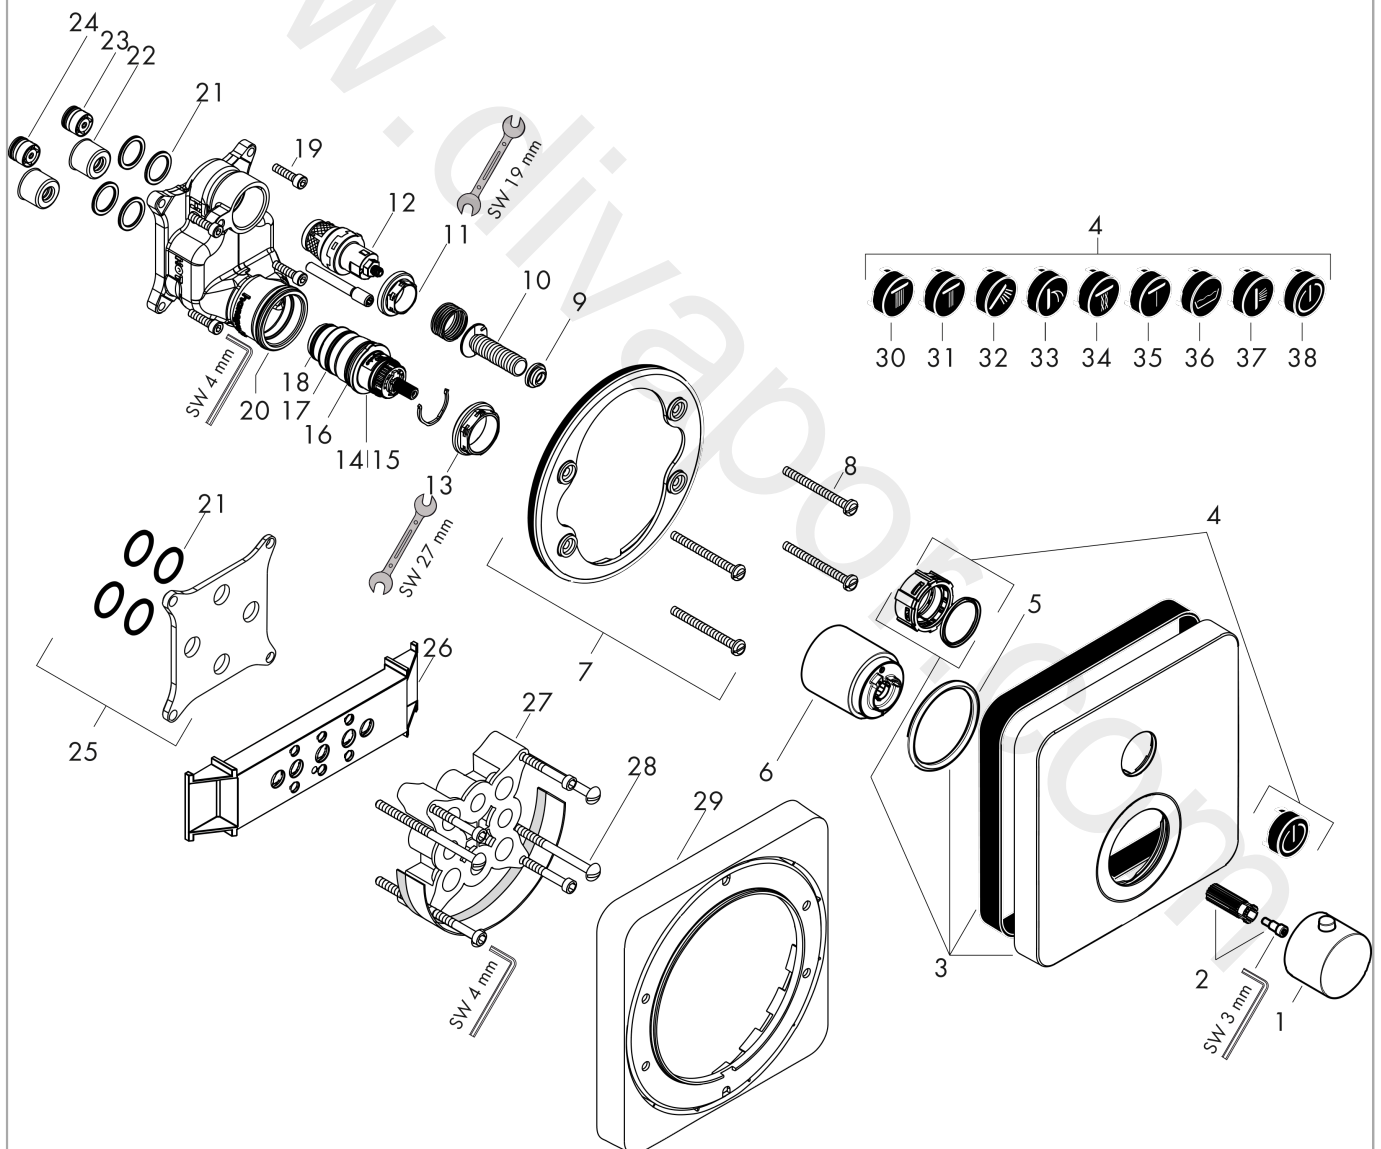

## Exploded Drawing

Year of production: **11/16 - 12/19**

**AXOR ShowerSelect**  
**Thermostat for concealed installation softsquare for 1 function**  
 Surfaces: Article Number: **36705930**

## Spare part list

Year of production: **11/16 - 12/19**

Pos.		Article Number	Price	PU
1	handle for thermostat	92840930	£ 205,50	1
2	handle fixing set	95843000	£ 9,00	1
3	escutcheon 170 / 170 mm	93026930	£ 420,00	1
4	set of symbols	92544610	£ 137,00	1
5	O-ring 48x4	98414000	£ 9,00	1
6	sleeve	92216930	£ 52,50	1
7	holder for escutcheon	98793000	£ 43,00	1
8	set of fixing screws	96454000	£ 9,00	1
9	nut and flange	92696000	£ 16,10	1
10	Select-adapter	92219000	£ 6,10	1
11	nut	98368000	£ 13,30	1
12	shut off unit	95758000	£ 110,00	1
13	nut	98913000	£ 20,50	1
14	thermostat cartridge	98282000	£ 110,00	1
15	cartridge for exchanged connections	92373000	£ 275,00	1
16	O-ring 25x2,5	92146000	£ 16,10	1
17	O-ring 25x1,5	98146000	£ 3,30	1
18	O-ring 20x1,5	98197000	£ 3,30	1
19	set of screws	96525000	£ 9,00	1
20	O-ring 36x2	98156000	£ 3,30	1
21	O-ring 16x2	98133000	£ 3,30	1
22	noise reduction	94073000	£ 25,00	1
23	non return valve	97980000	£ 16,10	1
24	non return valve (pressure-resistant up to 2 MPa)	92594000	£ 16,10	1
25	compensation set 1°	95521000	£ 173,00	1
26	fit-up aid	92540000	£ 14,10	1
27	extension 25 mm	13595000	£ 75,00	1
28	set of fixing screws	97747000	£ 3,30	1
29	extension 22 mm	98860930	£ 126,00	1
30	symbol head shower Rain large	93571610	£ 13,30	1
31	symbol head shower Rain small	93572610	£ 13,30	1
32	symbol handshower	93573610	£ 13,30	1
33	symbol Flood jet	93574610	£ 13,30	1
34	symbol Whirl	93575610	£ 13,30	1

## Spare part list

Year of production: **11/16 - 12/19**

Pos.		Article Number	Price	PU
35	symbol Mono	93576610	£ 13,30	1
36	symbol tub	93577610	£ 13,30	1
37	symbol body shower	93578610	£ 13,30	1
38	symbol ON/OFF	93579610	£ 13,30	1
a	concealed item	01800180	£ 163,00	1
b	adapter for exchanged connections	93181000	£ 275,00	1