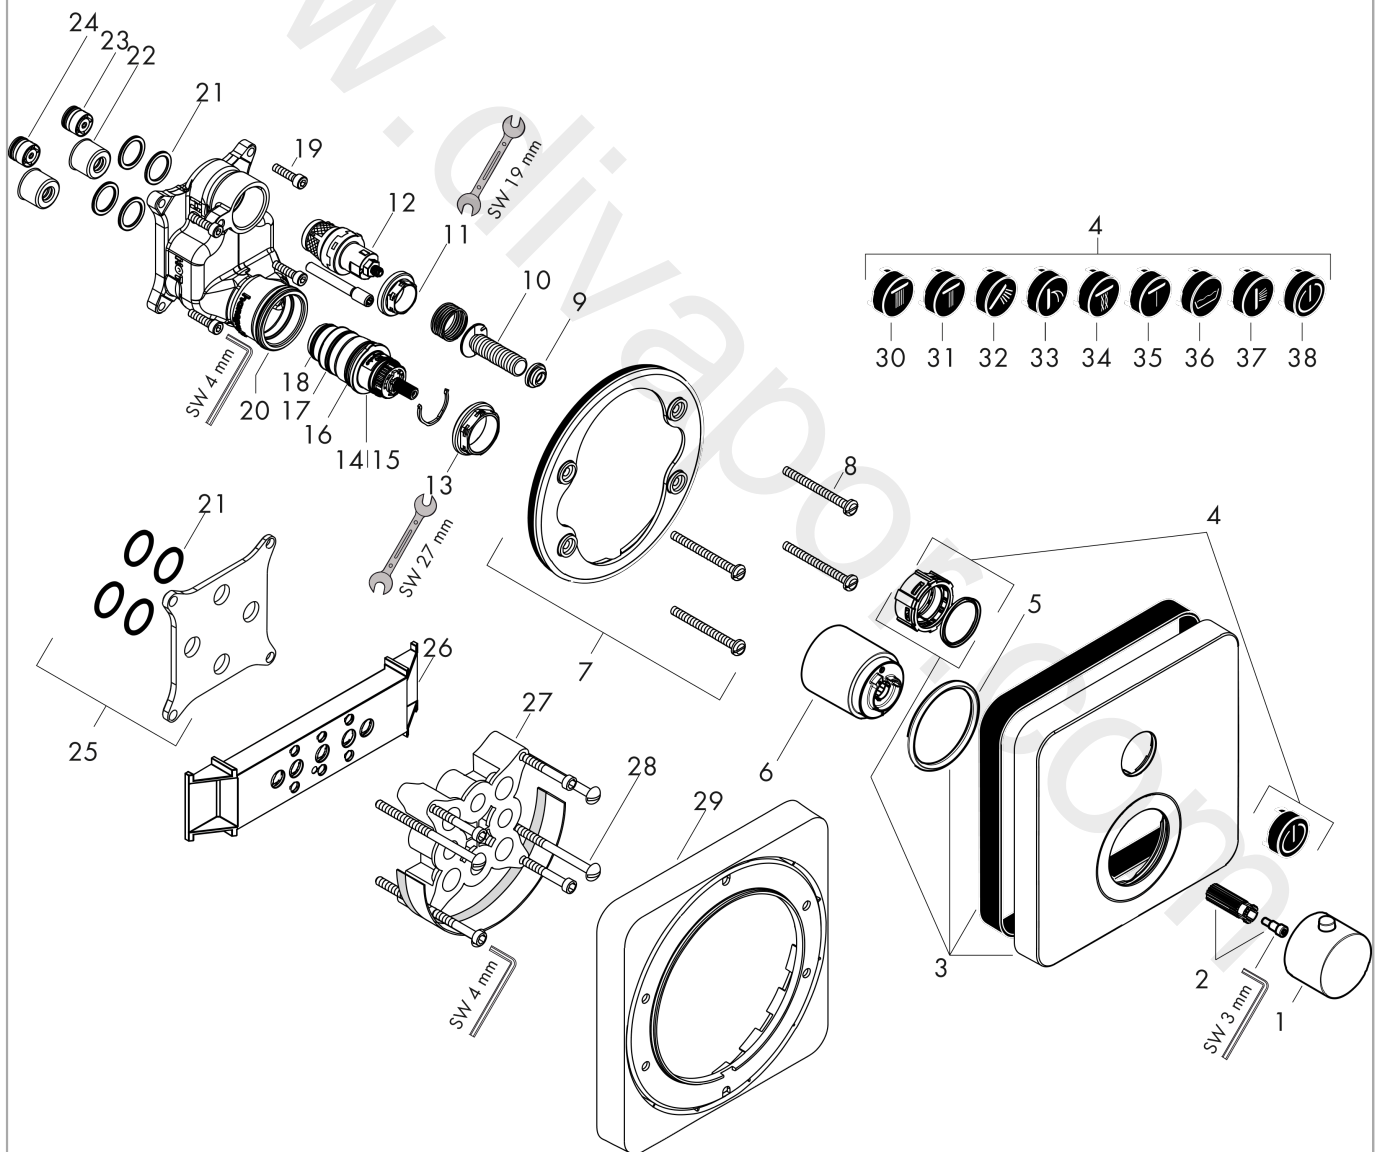

## Exploded Drawing

Year of production: **11/16 - 12/19**

**AXOR ShowerSelect**  
**Thermostat for concealed installation softsquare for 1 function**  
 Surfaces: Article Number: **36705830**

## Spare part list

Year of production: **11/16 - 12/19**

Pos.		Article Number	Price	PU
1	handle for thermostat	92840830	£ 205,50	1
2	handle fixing set	95843000	£ 9,00	1
3	escutcheon 170 / 170 mm	93026830	£ 420,00	1
4	set of symbols	92544610	£ 137,00	1
5	O-ring 48x4	98414000	£ 9,00	1
6	sleeve	92216830	£ 52,50	1
7	holder for escutcheon	98793000	£ 43,00	1
8	set of fixing screws	96454000	£ 9,00	1
9	nut and flange	92696000	£ 16,10	1
10	Select-adapter	92219000	£ 6,10	1
11	nut	98368000	£ 13,30	1
12	shut off unit	95758000	£ 110,00	1
13	nut	98913000	£ 20,50	1
14	thermostat cartridge	98282000	£ 110,00	1
15	cartridge for exchanged connections	92373000	£ 275,00	1
16	O-ring 25x2,5	92146000	£ 16,10	1
17	O-ring 25x1,5	98146000	£ 3,30	1
18	O-ring 20x1,5	98197000	£ 3,30	1
19	set of screws	96525000	£ 9,00	1
20	O-ring 36x2	98156000	£ 3,30	1
21	O-ring 16x2	98133000	£ 3,30	1
22	noise reduction	94073000	£ 25,00	1
23	non return valve	97980000	£ 16,10	1
24	non return valve (pressure-resistant up to 2 MPa)	92594000	£ 16,10	1
25	compensation set 1°	95521000	£ 173,00	1
26	fit-up aid	92540000	£ 14,10	1
27	extension 25 mm	13595000	£ 75,00	1
28	set of fixing screws	97747000	£ 3,30	1
29	extension 22 mm	98860830	£ 126,00	1
30	symbol head shower Rain large	93571610	£ 13,30	1
31	symbol head shower Rain small	93572610	£ 13,30	1
32	symbol handshower	93573610	£ 13,30	1
33	symbol Flood jet	93574610	£ 13,30	1
34	symbol Whirl	93575610	£ 13,30	1

## Spare part list

Year of production: **11/16 - 12/19**

Pos.		Article Number	Price	PU
35	symbol Mono	93576610	£ 13,30	1
36	symbol tub	93577610	£ 13,30	1
37	symbol body shower	93578610	£ 13,30	1
38	symbol ON/OFF	93579610	£ 13,30	1
a	concealed item	01800180	£ 163,00	1
b	adapter for exchanged connections	93181000	£ 275,00	1