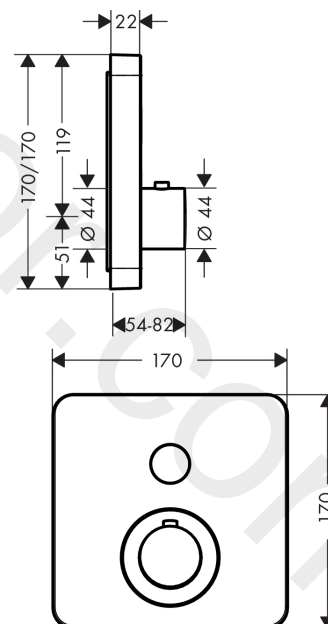

AXOR ShowerSelect
Thermostat for concealed installation softsquare for 1 function
 Finish: **Brushed Nickel** Article Number: **36705820**

product features

- 1 function
- thermostat cartridge
- Select push-button on/off control for 1 outlet
- maximum flow rate at 3 bar: 26 l/min
- safety stop at 40 °C
- temperature limitation adjustable
- thermostat is delivered with button On/Off
- connection type: basic set
- WRAS 2211001 - Approval letter
- WRAS 2211001

Article Details

Price excl. VAT 1.062,50 £

Technology

Product image

Scale drawing

AXOR ShowerSelect
Thermostat for concealed installation softsquare for 1 function
Finish: **Brushed Nickel** Article Number: **36705820**

Flowchart

AXOR ShowerSelect
Thermostat for concealed installation softsquare for 1 function
 Finish: **Brushed Nickel** Article Number: **36705820**

Exploded Drawing

Year of production: >11/16

AXOR ShowerSelect
Thermostat for concealed installation softsquare for 1 function
 Finish: **Brushed Nickel** Article Number: **36705820**

AXOR ShowerSelect
Thermostat for concealed installation softsquare for 1 function
 Finish: **Brushed Nickel** Article Number: **36705820**

Spare part list

Year of production: >11/16

Pos.		Article Number	Price	PU
35	symbol Mono	93576610	£ 13,30	1
36	symbol tub	93577610	£ 13,30	1
37	symbol body shower	93578610	£ 13,30	1
38	symbol ON/OFF	93579610	£ 13,30	1
a	concealed item	01800180	£ 163,00	1
b	adapter for exchanged connections	93181000	£ 275,00	1