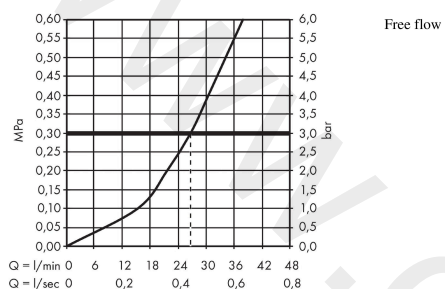

AXOR ShowerSelect
Thermostat for concealed installation softsquare for 1 function
Finish: **Brushed Nickel** Article Number: **36705820**

Flowchart