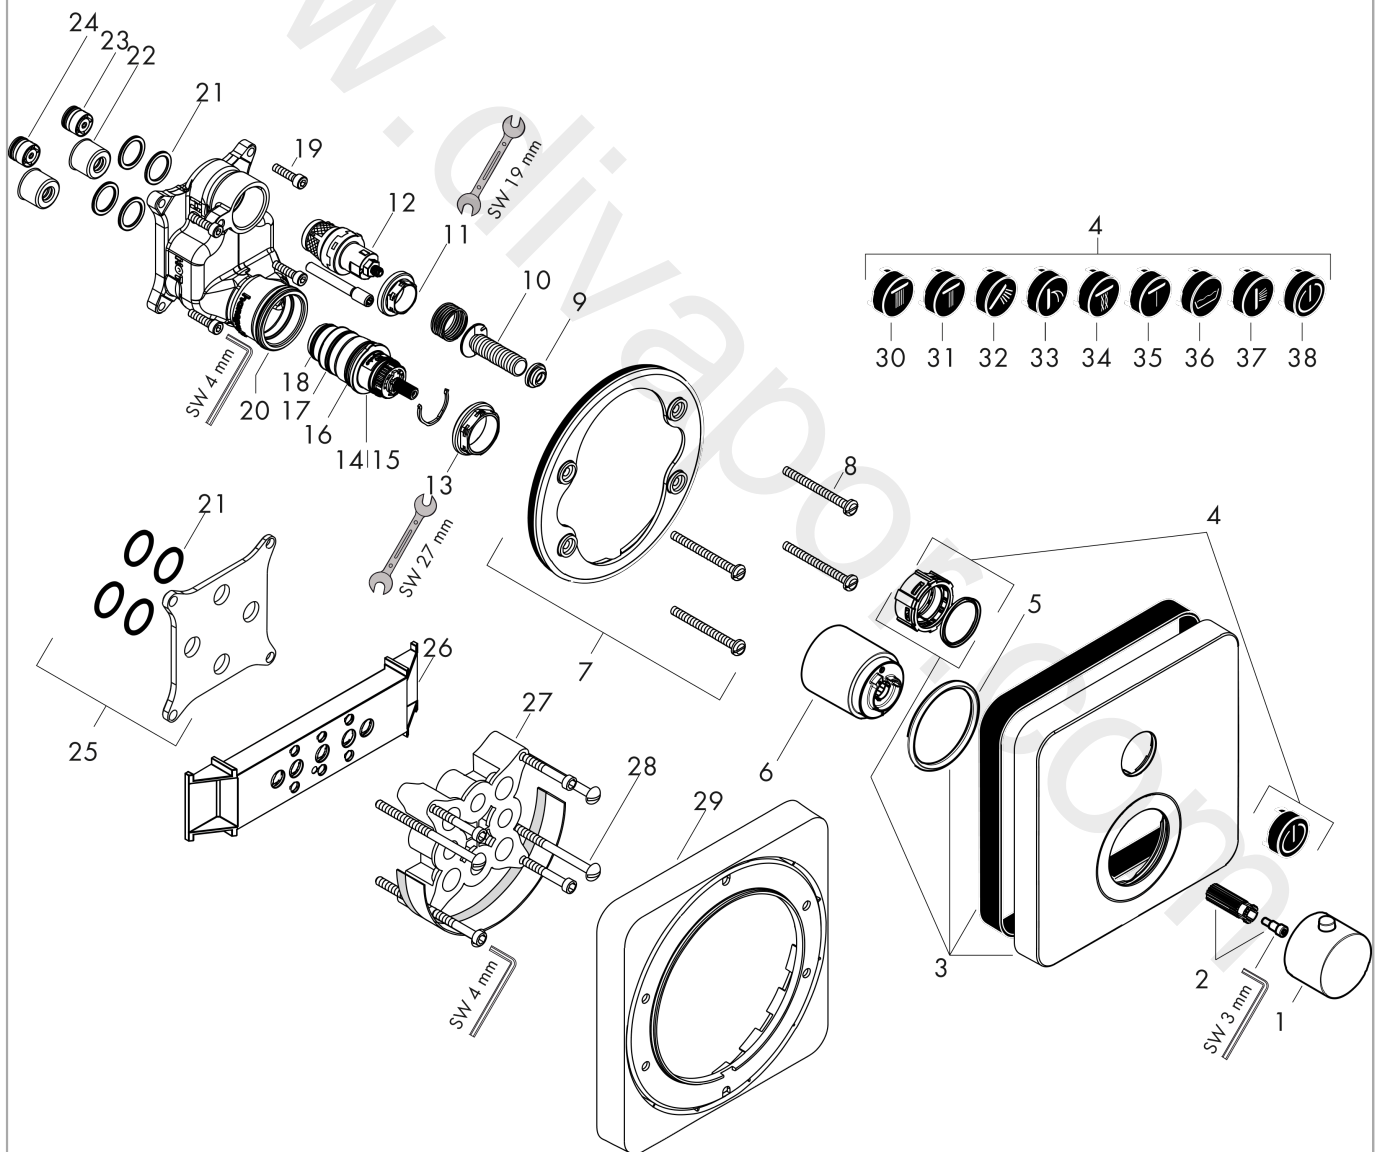

AXOR ShowerSelect
Thermostat for concealed installation softsquare for 1 function
 Finish: **Brushed Nickel** Article Number: **36705820**

product features

- 1 function
- thermostat cartridge
- Select push-button on/off control for 1 outlet
- maximum flow rate at 3 bar: 26 l/min
- safety stop at 40 °C
- temperature limitation adjustable
- thermostat is delivered with button On/Off
- connection type: basic set
- WRAS 2211001 - Approval letter
- WRAS 2211001

Flowchart

AXOR ShowerSelect
Thermostat for concealed installation softsquare for 1 function
 Finish: **Brushed Nickel** Article Number: **36705820**

Exploded Drawing

Year of production: >11/16

AXOR ShowerSelect
Thermostat for concealed installation softsquare for 1 function
 Finish: **Brushed Nickel** Article Number: **36705820**

AXOR ShowerSelect
Thermostat for concealed installation softsquare for 1 function
 Finish: **Brushed Nickel** Article Number: **36705820**

Spare part list

Year of production: >11/16

Pos.		Article Number	Price	PU
35	symbol Mono	93576610	£ 13,30	1
36	symbol tub	93577610	£ 13,30	1
37	symbol body shower	93578610	£ 13,30	1
38	symbol ON/OFF	93579610	£ 13,30	1
a	concealed item	01800180	£ 163,00	1
b	adapter for exchanged connections	93181000	£ 275,00	1