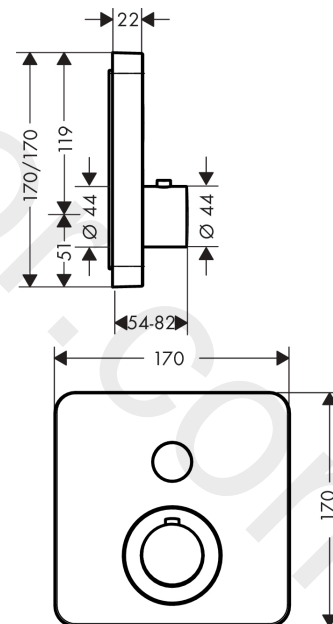

AXOR ShowerSelect
Thermostat for concealed installation softsquare for 1 function
 Finish: **Stainless Steel Optic** Article Number: **36705800**

product features

- 1 function
- thermostat cartridge
- Select push-button on/off control for 1 outlet
- maximum flow rate at 3 bar: 26 l/min
- safety stop at 40 °C
- temperature limitation adjustable
- thermostat is delivered with button On/Off
- connection type: basic set
- WRAS 2211001 - Approval letter
- WRAS 2211001

Article Details

Price excl. VAT 1.062,50 £

Technology

Product image

Scale drawing

AXOR ShowerSelect
Thermostat for concealed installation softsquare for 1 function
Finish: **Stainless Steel Optic** Article Number: **36705800**

Flowchart

AXOR ShowerSelect
Thermostat for concealed installation softsquare for 1 function
 Finish: **Stainless Steel Optic** Article Number: **36705800**

Exploded Drawing

Year of production: >11/16

AXOR ShowerSelect
Thermostat for concealed installation softsquare for 1 function
 Finish: **Stainless Steel Optic** Article Number: **36705800**

AXOR ShowerSelect
Thermostat for concealed installation softsquare for 1 function
 Finish: **Stainless Steel Optic** Article Number: **36705800**

Spare part list

Year of production: >11/16

Pos.		Article Number	Price	PU
35	symbol Mono	93576610	£ 13,30	1
36	symbol tub	93577610	£ 13,30	1
37	symbol body shower	93578610	£ 13,30	1
38	symbol ON/OFF	93579610	£ 13,30	1
a	concealed item	01800180	£ 163,00	1
b	adapter for exchanged connections	93181000	£ 275,00	1