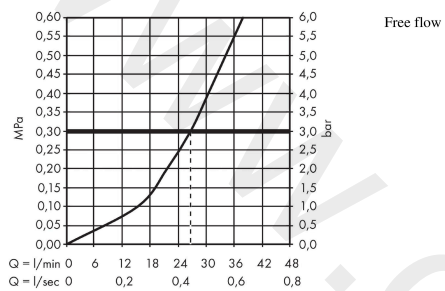

AXOR ShowerSelect
Thermostat for concealed installation softsquare for 1 function
Finish: **Stainless Steel Optic** Article Number: **36705800**

Flowchart