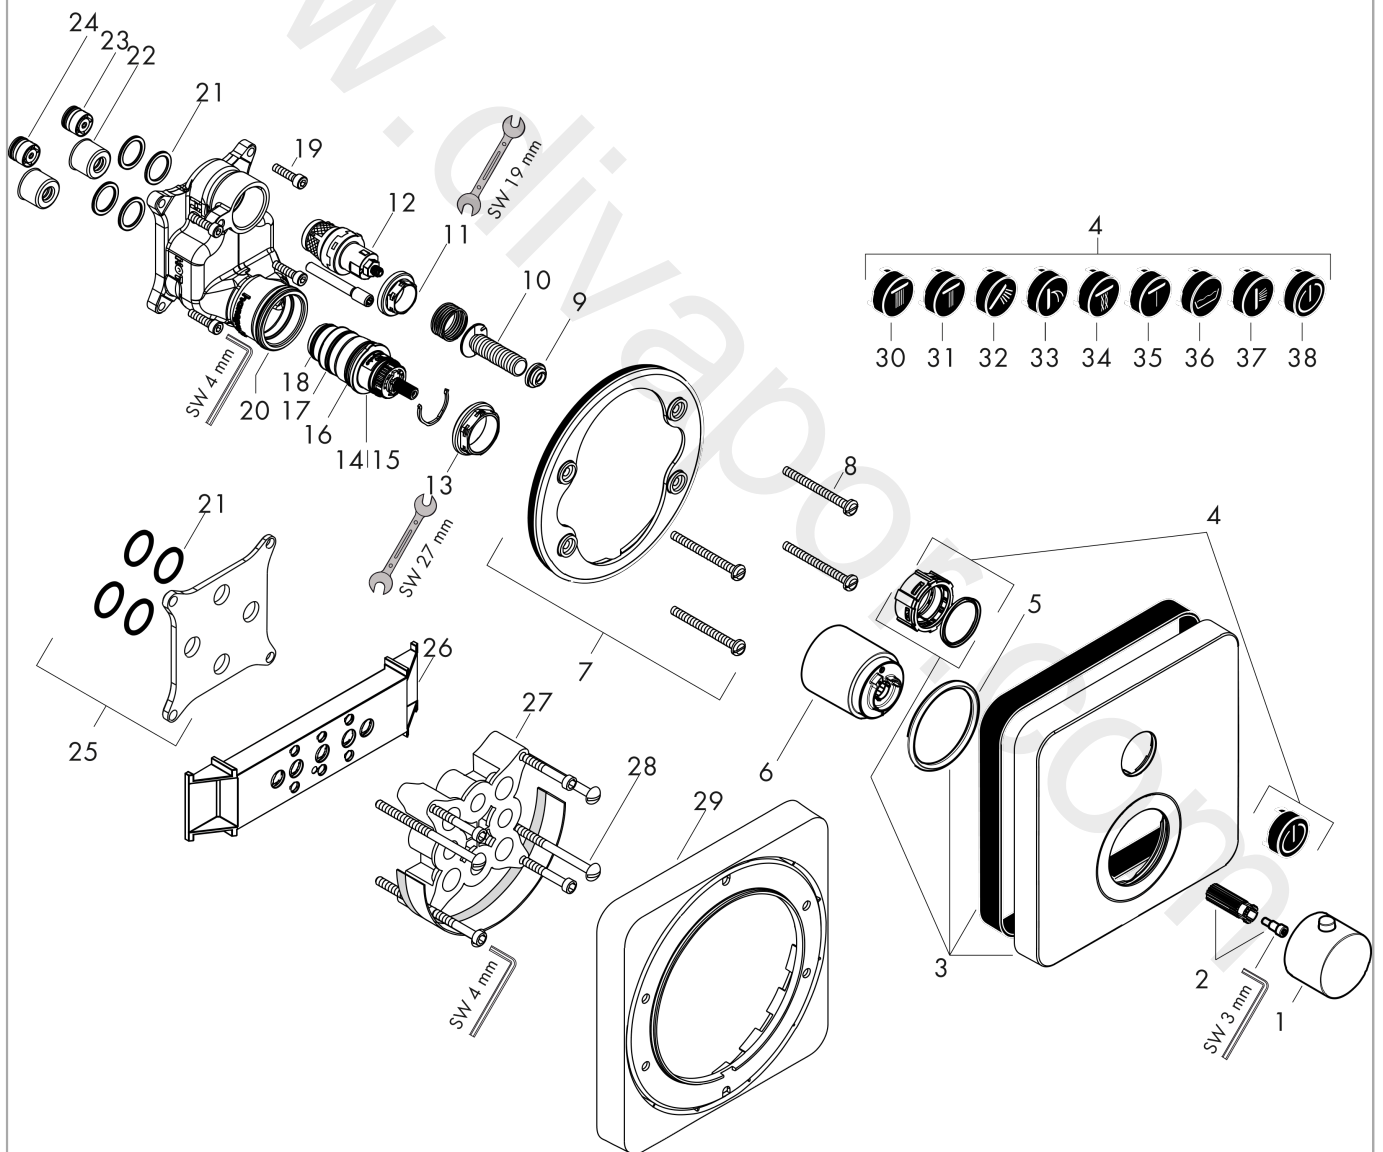

AXOR ShowerSelect
Thermostat for concealed installation softsquare for 1 function
Finish: **Stainless Steel Optic** Article Number: **36705800**

Exploded Drawing

Year of production: >11/16

AXOR ShowerSelect
Thermostat for concealed installation softsquare for 1 function
Finish: **Stainless Steel Optic** Article Number: **36705800**

Spare part list

Year of production: >11/16

Pos.		Article Number	Price	PU
1	handle for thermostat	92840800	£ 202,00	1
2	handle fixing set	95843000	£ 9,00	1
3	escutcheon 170 / 170 mm	93026800	£ 420,00	1
4	set of symbols	92544610	£ 137,00	1
5	O-ring 48x4	98414000	£ 9,00	1
6	sleeve	92216800	£ 51,00	1
7	holder for escutcheon	98793000	£ 43,00	1
8	set of fixing screws	96454000	£ 9,00	1
9	nut and flange	92696000	£ 16,10	1
10	Select-adapter	92219000	£ 6,10	1
11	nut	98368000	£ 13,30	1
12	shut off unit	95758000	£ 110,00	1
13	nut	98913000	£ 20,50	1
14	thermostat cartridge	98282000	£ 110,00	1
15	cartridge for exchanged connections	92373000	£ 275,00	1
16	O-ring 25x2,5	92146000	£ 16,10	1
17	O-ring 25x1,5	98146000	£ 3,30	1
18	O-ring 20x1,5	98197000	£ 3,30	1
19	set of screws	96525000	£ 9,00	1
20	O-ring 36x2	98156000	£ 3,30	1
21	O-ring 16x2	98133000	£ 3,30	1
22	noise reduction	94073000	£ 25,00	1
23	non return valve	97980000	£ 16,10	1
24	non return valve (pressure-resistant up to 2 MPa)	92594000	£ 16,10	1
25	compensation set 1°	95521000	£ 173,00	1
26	fit-up aid	92540000	£ 14,10	1
27	extension 25 mm	13595000	£ 75,00	1
28	set of fixing screws	97747000	£ 3,30	1
29	extension 22 mm	98860800	£ 110,00	1
30	symbol head shower Rain large	93571610	£ 13,30	1
31	symbol head shower Rain small	93572610	£ 13,30	1
32	symbol handshower	93573610	£ 13,30	1
33	symbol Flood jet	93574610	£ 13,30	1
34	symbol Whirl	93575610	£ 13,30	1