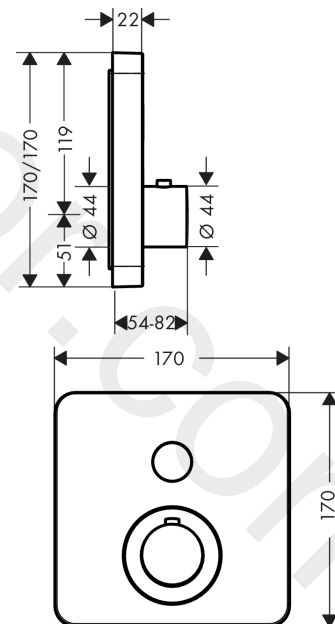

AXOR ShowerSelect
Thermostat for concealed installation softsquare for 1 function
 Finish: **Brushed Black Chrome** Article Number: **36705340**

product features

- 1 function
- thermostat cartridge
- Select push-button on/off control for 1 outlet
- maximum flow rate at 3 bar: 26 l/min
- safety stop at 40 °C
- temperature limitation adjustable
- thermostat is delivered with button On/Off
- connection type: basic set
- WRAS 2211001 - Approval letter
- WRAS 2211001

Article Details

Price excl. VAT 1.062,50 £

Technology

Product image

Scale drawing

AXOR ShowerSelect
Thermostat for concealed installation softsquare for 1 function
Finish: **Brushed Black Chrome** Article Number: **36705340**

Flowchart

AXOR ShowerSelect
Thermostat for concealed installation softsquare for 1 function
 Finish: **Brushed Black Chrome** Article Number: **36705340**

Exploded Drawing

Year of production: >11/16

AXOR ShowerSelect
Thermostat for concealed installation softsquare for 1 function
 Finish: **Brushed Black Chrome** Article Number: **36705340**

AXOR ShowerSelect
Thermostat for concealed installation softsquare for 1 function
 Finish: **Brushed Black Chrome** Article Number: **36705340**

Spare part list

Year of production: >11/16

Pos.		Article Number	Price	PU
35	symbol Mono	93576610	£ 13,30	1
36	symbol tub	93577610	£ 13,30	1
37	symbol body shower	93578610	£ 13,30	1
38	symbol ON/OFF	93579610	£ 13,30	1
a	concealed item	01800180	£ 163,00	1
b	adapter for exchanged connections	93181000	£ 275,00	1