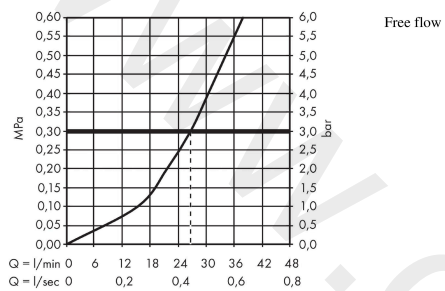

AXOR ShowerSelect
Thermostat for concealed installation softsquare for 1 function
Finish: **Brushed Black Chrome** Article Number: **36705340**

Flowchart