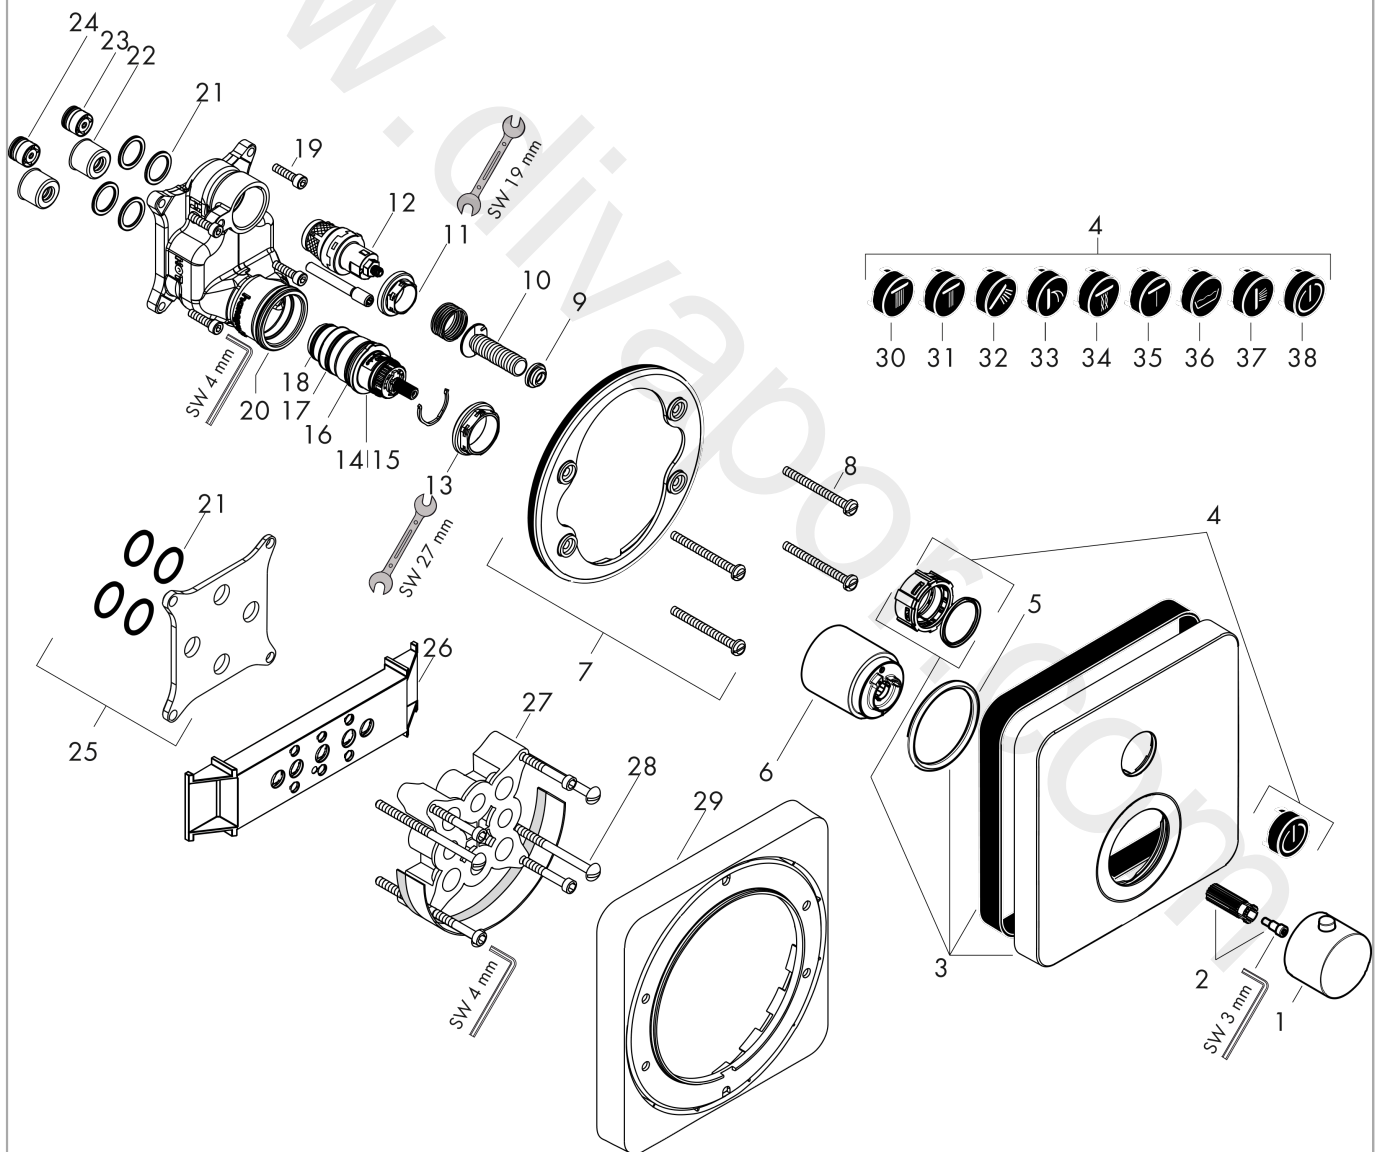

AXOR ShowerSelect
Thermostat for concealed installation softsquare for 1 function
Finish: **Brushed Black Chrome** Article Number: **36705340**

Exploded Drawing

Year of production: >11/16

AXOR ShowerSelect
Thermostat for concealed installation softsquare for 1 function
Finish: **Brushed Black Chrome** Article Number: **36705340**

Spare part list

Year of production: >11/16

Pos.		Article Number	Price	PU
1	handle for thermostat	92840340	£ 202,00	1
2	handle fixing set	95843000	£ 9,00	1
3	escutcheon 170 / 170 mm	93026340	£ 420,00	1
4	set of symbols	92544610	£ 137,00	1
5	O-ring 48x4	98414000	£ 9,00	1
6	sleeve	92216340	£ 51,00	1
7	holder for escutcheon	98793000	£ 43,00	1
8	set of fixing screws	96454000	£ 9,00	1
9	nut and flange	92696000	£ 16,10	1
10	Select-adapter	92219000	£ 6,10	1
11	nut	98368000	£ 13,30	1
12	shut off unit	95758000	£ 110,00	1
13	nut	98913000	£ 20,50	1
14	thermostat cartridge	98282000	£ 110,00	1
15	cartridge for exchanged connections	92373000	£ 275,00	1
16	O-ring 25x2,5	92146000	£ 16,10	1
17	O-ring 25x1,5	98146000	£ 3,30	1
18	O-ring 20x1,5	98197000	£ 3,30	1
19	set of screws	96525000	£ 9,00	1
20	O-ring 36x2	98156000	£ 3,30	1
21	O-ring 16x2	98133000	£ 3,30	1
22	noise reduction	94073000	£ 25,00	1
23	non return valve	97980000	£ 16,10	1
24	non return valve (pressure-resistant up to 2 MPa)	92594000	£ 16,10	1
25	compensation set 1°	95521000	£ 173,00	1
26	fit-up aid	92540000	£ 14,10	1
27	extension 25 mm	13595000	£ 75,00	1
28	set of fixing screws	97747000	£ 3,30	1
29	extension 22 mm	98860340	£ 126,00	1
30	symbol head shower Rain large	93571610	£ 13,30	1
31	symbol head shower Rain small	93572610	£ 13,30	1
32	symbol handshower	93573610	£ 13,30	1
33	symbol Flood jet	93574610	£ 13,30	1
34	symbol Whirl	93575610	£ 13,30	1