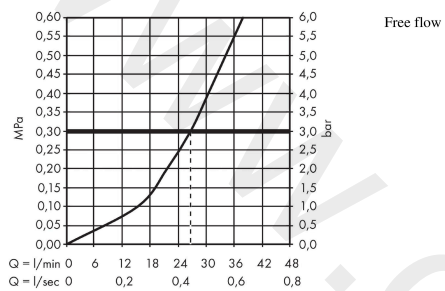

AXOR ShowerSelect
Thermostat for concealed installation softsquare for 1 function
Finish: **Polished Black Chrome** Article Number: **36705330**

Flowchart