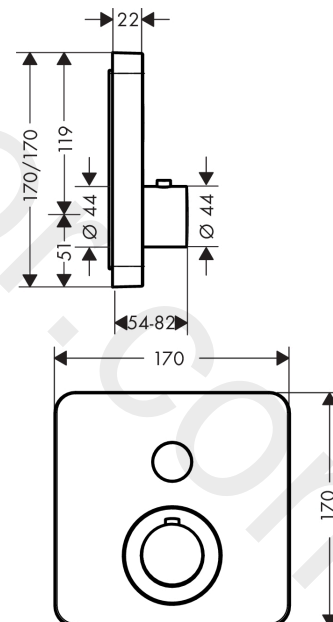

AXOR ShowerSelect
Thermostat for concealed installation softsquare for 1 function
 Finish: **Polished Black Chrome** Article Number: **36705330**

product features

- 1 function
- thermostat cartridge
- Select push-button on/off control for 1 outlet
- maximum flow rate at 3 bar: 26 l/min
- safety stop at 40 °C
- temperature limitation adjustable
- thermostat is delivered with button On/Off
- connection type: basic set
- WRAS 2211001 - Approval letter
- WRAS 2211001

Article Details

Price excl. VAT 1.062,50 £

Technology

Product image

Scale drawing

AXOR ShowerSelect
Thermostat for concealed installation softsquare for 1 function
Finish: **Polished Black Chrome** Article Number: **36705330**

Flowchart

AXOR ShowerSelect
Thermostat for concealed installation softsquare for 1 function
 Finish: **Polished Black Chrome** Article Number: **36705330**

Exploded Drawing

Year of production: >11/16

AXOR ShowerSelect
Thermostat for concealed installation softsquare for 1 function
 Finish: **Polished Black Chrome** Article Number: **36705330**

AXOR ShowerSelect
Thermostat for concealed installation softsquare for 1 function
 Finish: **Polished Black Chrome** Article Number: **36705330**

Spare part list

Year of production: >11/16

Pos.		Article Number	Price	PU
35	symbol Mono	93576610	£ 13,30	1
36	symbol tub	93577610	£ 13,30	1
37	symbol body shower	93578610	£ 13,30	1
38	symbol ON/OFF	93579610	£ 13,30	1
a	concealed item	01800180	£ 163,00	1
b	adapter for exchanged connections	93181000	£ 275,00	1