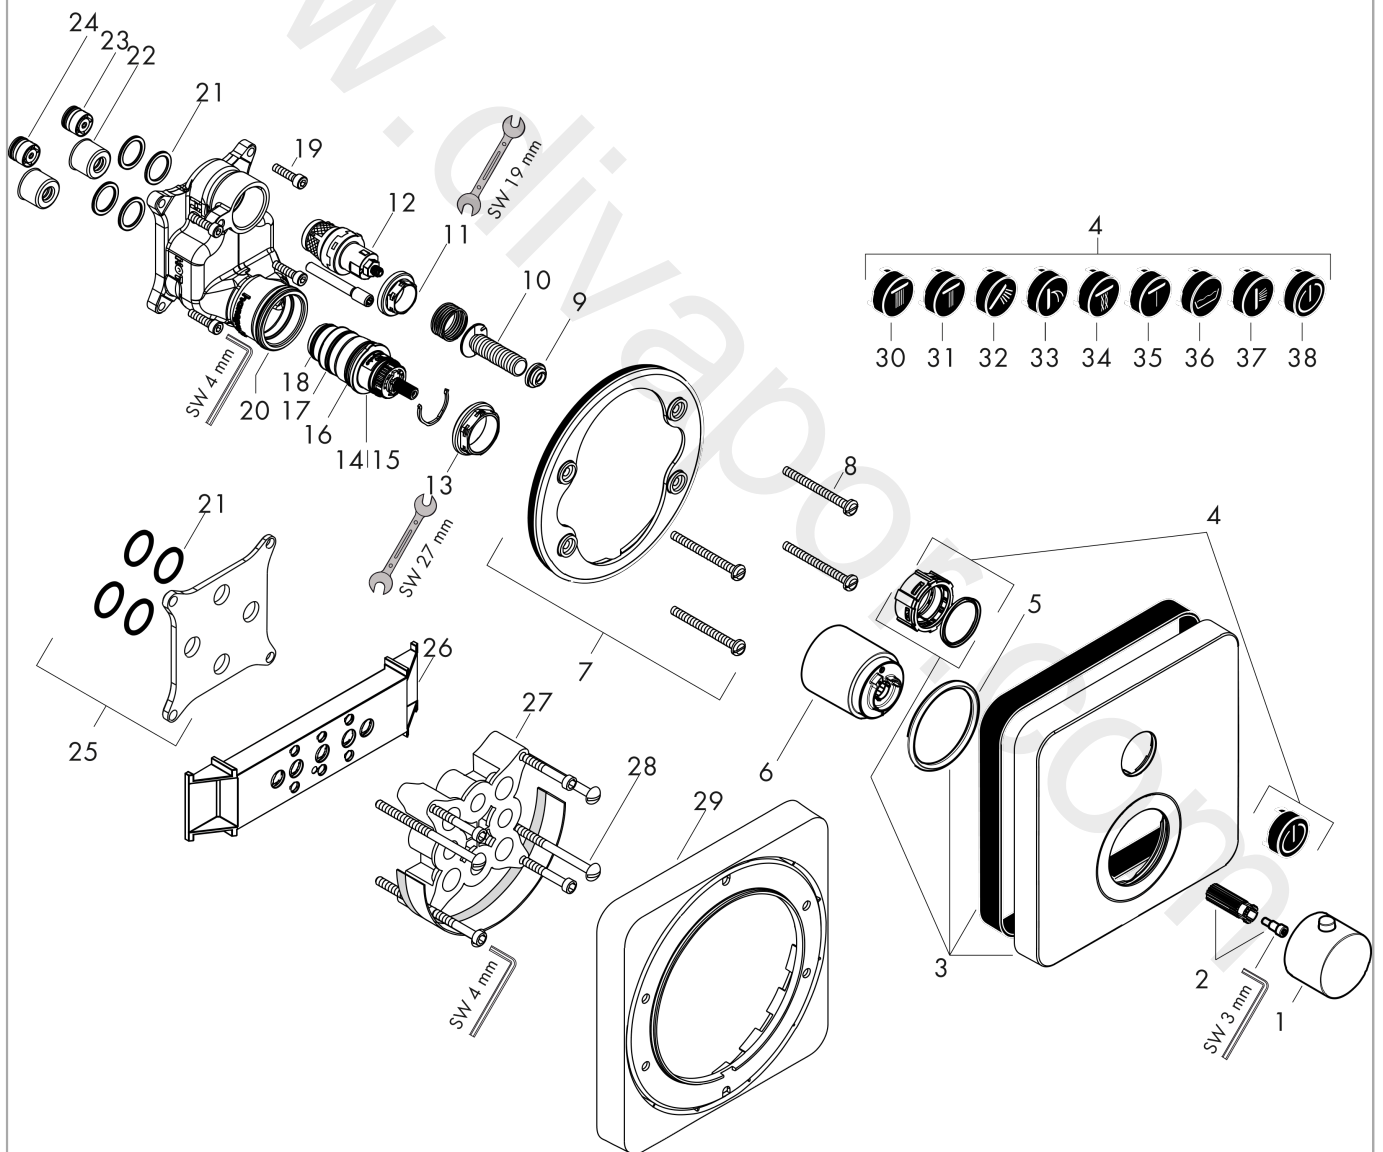

AXOR ShowerSelect
Thermostat for concealed installation softsquare for 1 function
Finish: **Polished Black Chrome** Article Number: **36705330**

Exploded Drawing

Year of production: >11/16

AXOR ShowerSelect
Thermostat for concealed installation softsquare for 1 function
Finish: **Polished Black Chrome** Article Number: **36705330**

Spare part list

Year of production: >11/16

Pos.		Article Number	Price	PU
1	handle for thermostat	92840330	£ 202,00	1
2	handle fixing set	95843000	£ 9,00	1
3	escutcheon 170 / 170 mm	93026330	£ 420,00	1
4	set of symbols	92544610	£ 137,00	1
5	O-ring 48x4	98414000	£ 9,00	1
6	sleeve	92216330	£ 51,00	1
7	holder for escutcheon	98793000	£ 43,00	1
8	set of fixing screws	96454000	£ 9,00	1
9	nut and flange	92696000	£ 16,10	1
10	Select-adapter	92219000	£ 6,10	1
11	nut	98368000	£ 13,30	1
12	shut off unit	95758000	£ 110,00	1
13	nut	98913000	£ 20,50	1
14	thermostat cartridge	98282000	£ 110,00	1
15	cartridge for exchanged connections	92373000	£ 275,00	1
16	O-ring 25x2,5	92146000	£ 16,10	1
17	O-ring 25x1,5	98146000	£ 3,30	1
18	O-ring 20x1,5	98197000	£ 3,30	1
19	set of screws	96525000	£ 9,00	1
20	O-ring 16x2	98133000	£ 3,30	1
21	O-ring 36x2	98156000	£ 3,30	1
22	noise reduction	94073000	£ 25,00	1
23	non return valve	97980000	£ 16,10	1
24	non return valve (pressure-resistant up to 2 MPa)	92594000	£ 16,10	1
25	compensation set 1°	95521000	£ 173,00	1
26	fit-up aid	92540000	£ 14,10	1
27	extension 25 mm	13595000	£ 75,00	1
28	set of fixing screws	97747000	£ 3,30	1
29	extension 22 mm	98860330	£ 126,00	1
30	symbol head shower Rain large	93571610	£ 13,30	1
31	symbol head shower Rain small	93572610	£ 13,30	1
32	symbol handshower	93573610	£ 13,30	1
33	symbol Flood jet	93574610	£ 13,30	1
34	symbol Whirl	93575610	£ 13,30	1