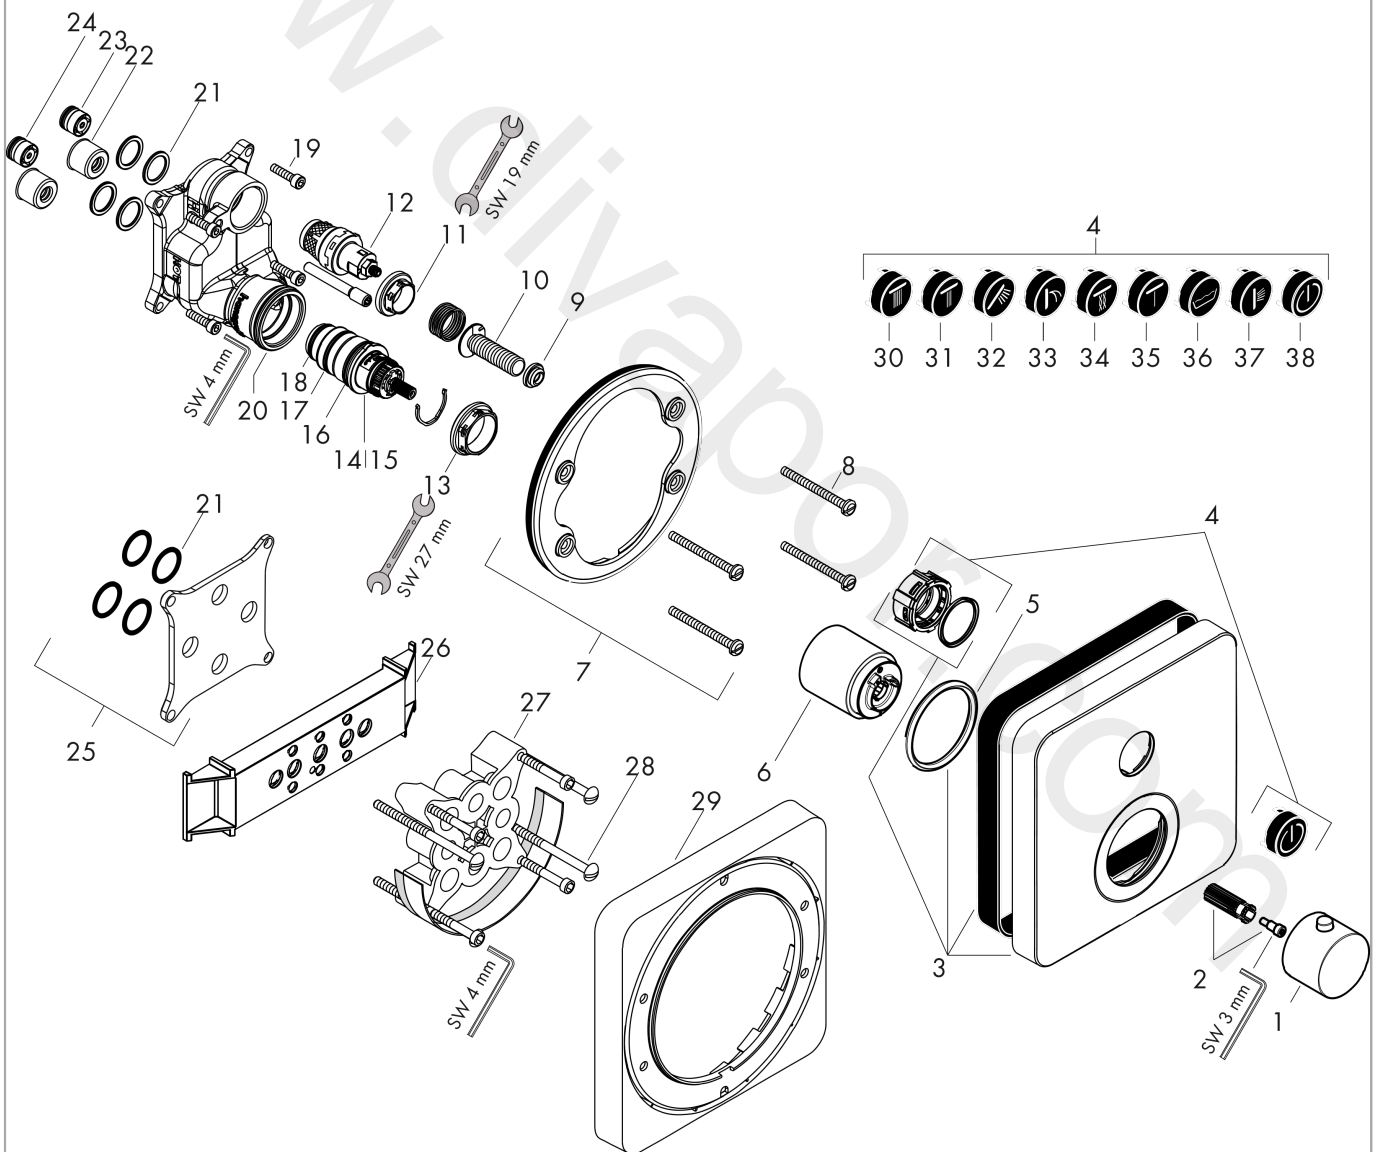

AXOR ShowerSelect
Thermostat for concealed installation softsquare for 1 function
Finish: **Brushed Red Gold** Article Number: **36705310**

Exploded Drawing

Year of production: >11/16

AXOR ShowerSelect
Thermostat for concealed installation softsquare for 1 function
Finish: **Brushed Red Gold** Article Number: **36705310**

Spare part list

Year of production: >11/16

Pos.		Article Number	Price	PU
1	handle for thermostat	92840310	£ 202,00	1
2	handle fixing set	95843000	£ 9,00	1
3	escutcheon 170 / 170 mm	93026310	£ 420,00	1
4	set of symbols	92544610	£ 137,00	1
5	O-ring 48x4	98414000	£ 9,00	1
6	sleeve	92216310	£ 51,00	1
7	holder for escutcheon	98793000	£ 43,00	1
8	set of fixing screws	96454000	£ 9,00	1
9	nut and flange	92696000	£ 16,10	1
10	Select-adapter	92219000	£ 6,10	1
11	nut	98368000	£ 13,30	1
12	shut off unit	95758000	£ 110,00	1
13	nut	98913000	£ 20,50	1
14	thermostat cartridge	98282000	£ 110,00	1
15	cartridge for exchanged connections	92373000	£ 275,00	1
16	O-ring 25x2,5	92146000	£ 16,10	1
17	O-ring 25x1,5	98146000	£ 3,30	1
18	O-ring 20x1,5	98197000	£ 3,30	1
19	set of screws	96525000	£ 9,00	1
20	O-ring 36x2	98156000	£ 3,30	1
21	O-ring 16x2	98133000	£ 3,30	1
22	noise reduction	94073000	£ 25,00	1
23	non return valve	97980000	£ 16,10	1
24	non return valve (pressure-resistant up to 2 MPa)	92594000	£ 16,10	1
25	compensation set 1°	95521000	£ 173,00	1
26	fit-up aid	92540000	£ 14,10	1
27	extension 25 mm	13595000	£ 75,00	1
28	set of fixing screws	97747000	£ 3,30	1
29	extension 22 mm	98860310	£ 110,00	1
30	symbol head shower Rain large	93571610	£ 13,30	1
31	symbol head shower Rain small	93572610	£ 13,30	1
32	symbol handshower	93573610	£ 13,30	1
33	symbol Flood jet	93574610	£ 13,30	1
34	symbol Whirl	93575610	£ 13,30	1