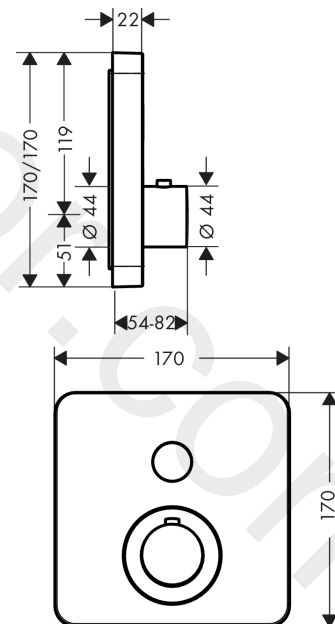

AXOR ShowerSelect
Thermostat for concealed installation softsquare for 1 function
 Finish: **Brushed Red Gold** Article Number: **36705310**

product features

- 1 function
- thermostat cartridge
- Select push-button on/off control for 1 outlet
- maximum flow rate at 3 bar: 26 l/min
- safety stop at 40 °C
- temperature limitation adjustable
- thermostat is delivered with button On/Off
- connection type: basic set
- WRAS 2211001 - Approval letter
- WRAS 2211001

Article Details

Price excl. VAT 1.062,50 £

Technology

Product image

Scale drawing

AXOR ShowerSelect
Thermostat for concealed installation softsquare for 1 function
Finish: **Brushed Red Gold** Article Number: **36705310**

Flowchart

AXOR ShowerSelect
Thermostat for concealed installation softsquare for 1 function
 Finish: **Brushed Red Gold** Article Number: **36705310**

Exploded Drawing

Year of production: >11/16

AXOR ShowerSelect
Thermostat for concealed installation softsquare for 1 function
 Finish: **Brushed Red Gold** Article Number: **36705310**

AXOR ShowerSelect
Thermostat for concealed installation softsquare for 1 function
 Finish: **Brushed Red Gold** Article Number: **36705310**

Spare part list

Year of production: >11/16

Pos.		Article Number	Price	PU
35	symbol Mono	93576610	£ 13,30	1
36	symbol tub	93577610	£ 13,30	1
37	symbol body shower	93578610	£ 13,30	1
38	symbol ON/OFF	93579610	£ 13,30	1
a	concealed item	01800180	£ 163,00	1
b	adapter for exchanged connections	93181000	£ 275,00	1