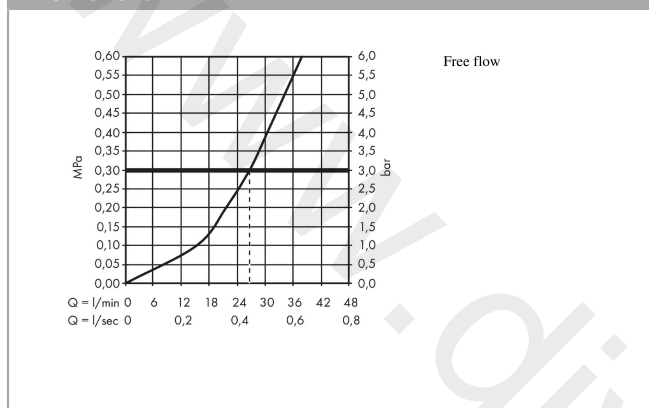

AXOR ShowerSelect
Thermostat for concealed installation softsquare for 1 function
Finish: **Brushed Red Gold** Article Number: **36705310**

Flowchart