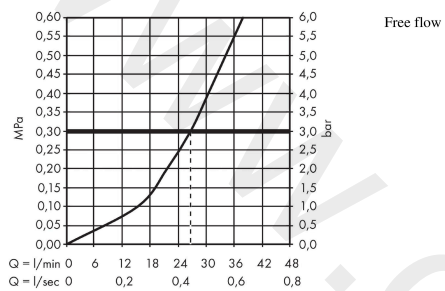

AXOR ShowerSelect
Thermostat for concealed installation softsquare for 1 function
Finish: **Polished Red Gold** Article Number: **36705300**

Flowchart