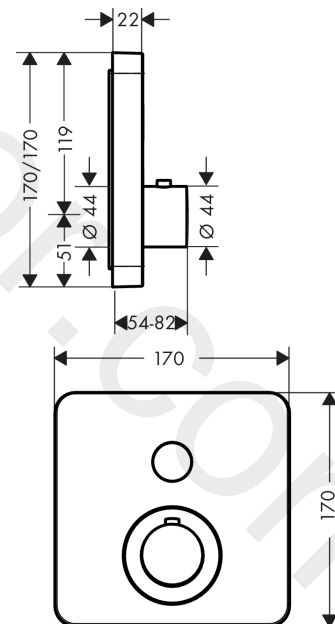

AXOR ShowerSelect
Thermostat for concealed installation softsquare for 1 function
 Finish: **Polished Red Gold** Article Number: **36705300**

product features

- 1 function
- thermostat cartridge
- Select push-button on/off control for 1 outlet
- maximum flow rate at 3 bar: 26 l/min
- safety stop at 40 °C
- temperature limitation adjustable
- thermostat is delivered with button On/Off
- connection type: basic set
- WRAS 2211001 - Approval letter
- WRAS 2211001

Article Details

Price excl. VAT 1.062,50 £

Technology

Product image

Scale drawing

AXOR ShowerSelect
Thermostat for concealed installation softsquare for 1 function
Finish: **Polished Red Gold** Article Number: **36705300**

Flowchart

AXOR ShowerSelect
Thermostat for concealed installation softsquare for 1 function
 Finish: **Polished Red Gold** Article Number: **36705300**

Exploded Drawing

Year of production: >11/16

AXOR ShowerSelect
Thermostat for concealed installation softsquare for 1 function
 Finish: **Polished Red Gold** Article Number: **36705300**

AXOR ShowerSelect
Thermostat for concealed installation softsquare for 1 function
 Finish: **Polished Red Gold** Article Number: **36705300**

Spare part list

Year of production: >11/16

Pos.		Article Number	Price	PU
35	symbol Mono	93576610	£ 13,30	1
36	symbol tub	93577610	£ 13,30	1
37	symbol body shower	93578610	£ 13,30	1
38	symbol ON/OFF	93579610	£ 13,30	1
a	concealed item	01800180	£ 163,00	1
b	adapter for exchanged connections	93181000	£ 275,00	1