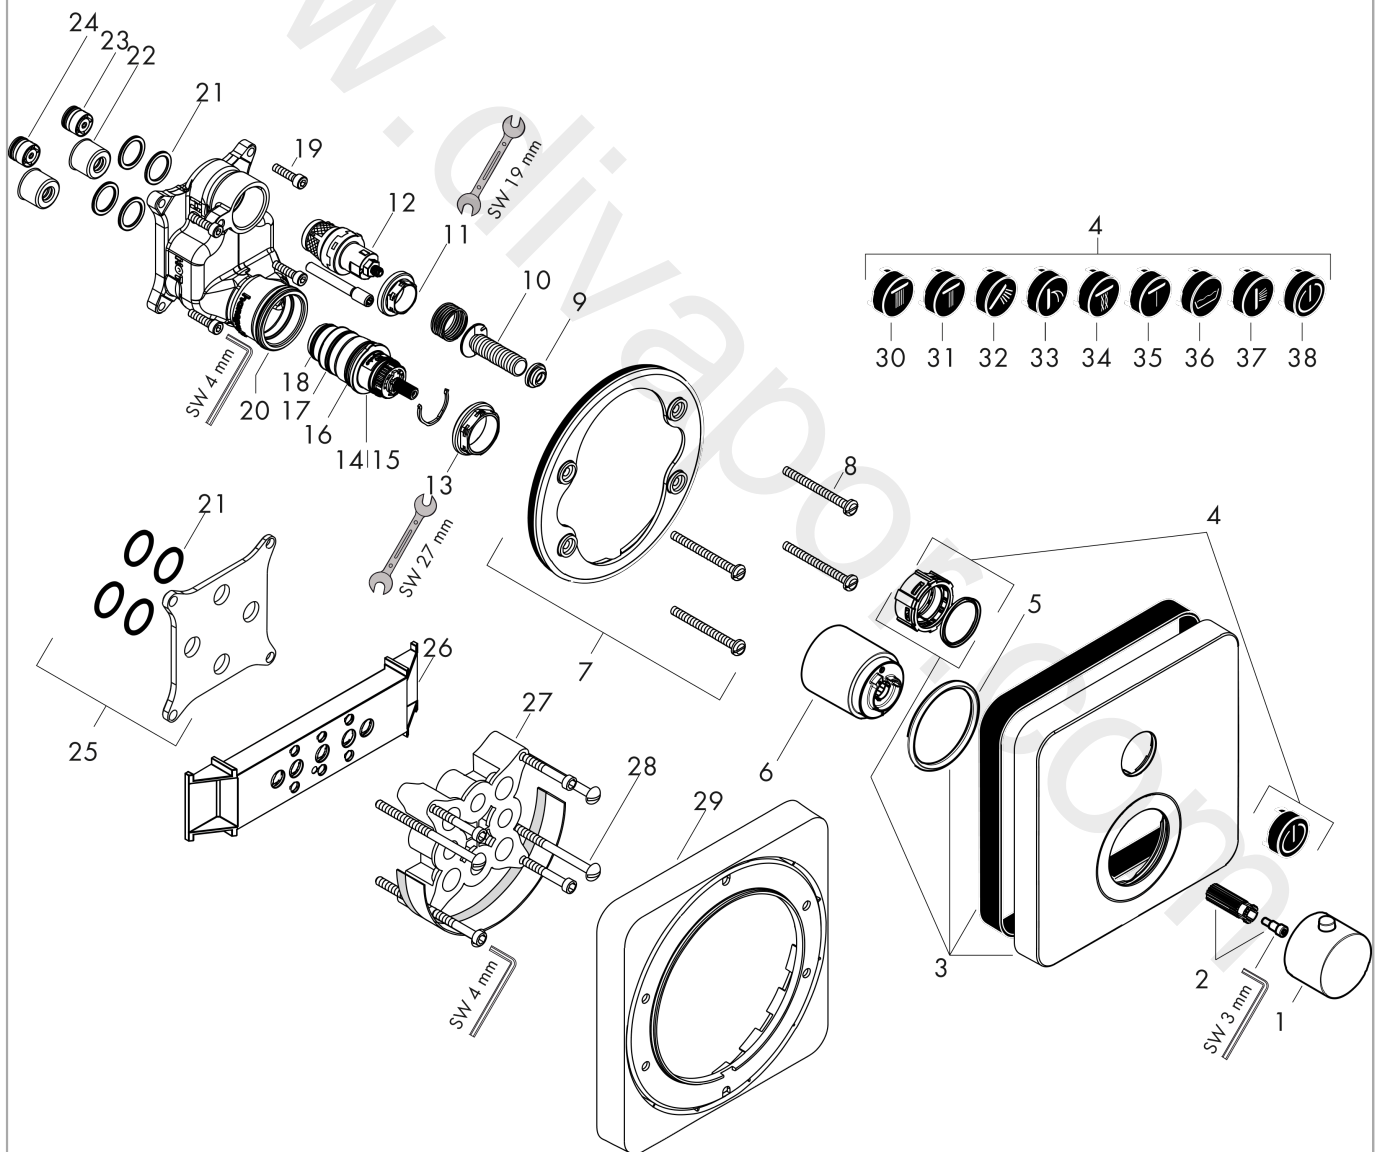

AXOR ShowerSelect
Thermostat for concealed installation softsquare for 1 function
Finish: **Polished Red Gold** Article Number: **36705300**

Exploded Drawing

Year of production: >11/16

AXOR ShowerSelect
Thermostat for concealed installation softsquare for 1 function
Finish: **Polished Red Gold** Article Number: **36705300**

Spare part list

Year of production: >11/16

Pos.		Article Number	Price	PU
1	handle for thermostat	92840300	£ 205,50	1
2	handle fixing set	95843000	£ 9,00	1
3	escutcheon 170 / 170 mm	93026300	£ 420,00	1
4	set of symbols	92544610	£ 137,00	1
5	O-ring 48x4	98414000	£ 9,00	1
6	sleeve	92216300	£ 51,00	1
7	holder for escutcheon	98793000	£ 43,00	1
8	set of fixing screws	96454000	£ 9,00	1
9	nut and flange	92696000	£ 16,10	1
10	Select-adapter	92219000	£ 6,10	1
11	nut	98368000	£ 13,30	1
12	shut off unit	95758000	£ 110,00	1
13	nut	98913000	£ 20,50	1
14	thermostat cartridge	98282000	£ 110,00	1
15	cartridge for exchanged connections	92373000	£ 275,00	1
16	O-ring 25x2,5	92146000	£ 16,10	1
17	O-ring 25x1,5	98146000	£ 3,30	1
18	O-ring 20x1,5	98197000	£ 3,30	1
19	set of screws	96525000	£ 9,00	1
20	O-ring 36x2	98156000	£ 3,30	1
21	O-ring 16x2	98133000	£ 3,30	1
22	noise reduction	94073000	£ 25,00	1
23	non return valve	97980000	£ 16,10	1
24	non return valve (pressure-resistant up to 2 MPa)	92594000	£ 16,10	1
25	compensation set 1°	95521000	£ 173,00	1
26	fit-up aid	92540000	£ 14,10	1
27	extension 25 mm	13595000	£ 75,00	1
28	set of fixing screws	97747000	£ 3,30	1
29	extension 22 mm	98860300	£ 126,00	1
30	symbol head shower Rain large	93571610	£ 13,30	1
31	symbol head shower Rain small	93572610	£ 13,30	1
32	symbol handshower	93573610	£ 13,30	1
33	symbol Flood jet	93574610	£ 13,30	1
34	symbol Whirl	93575610	£ 13,30	1