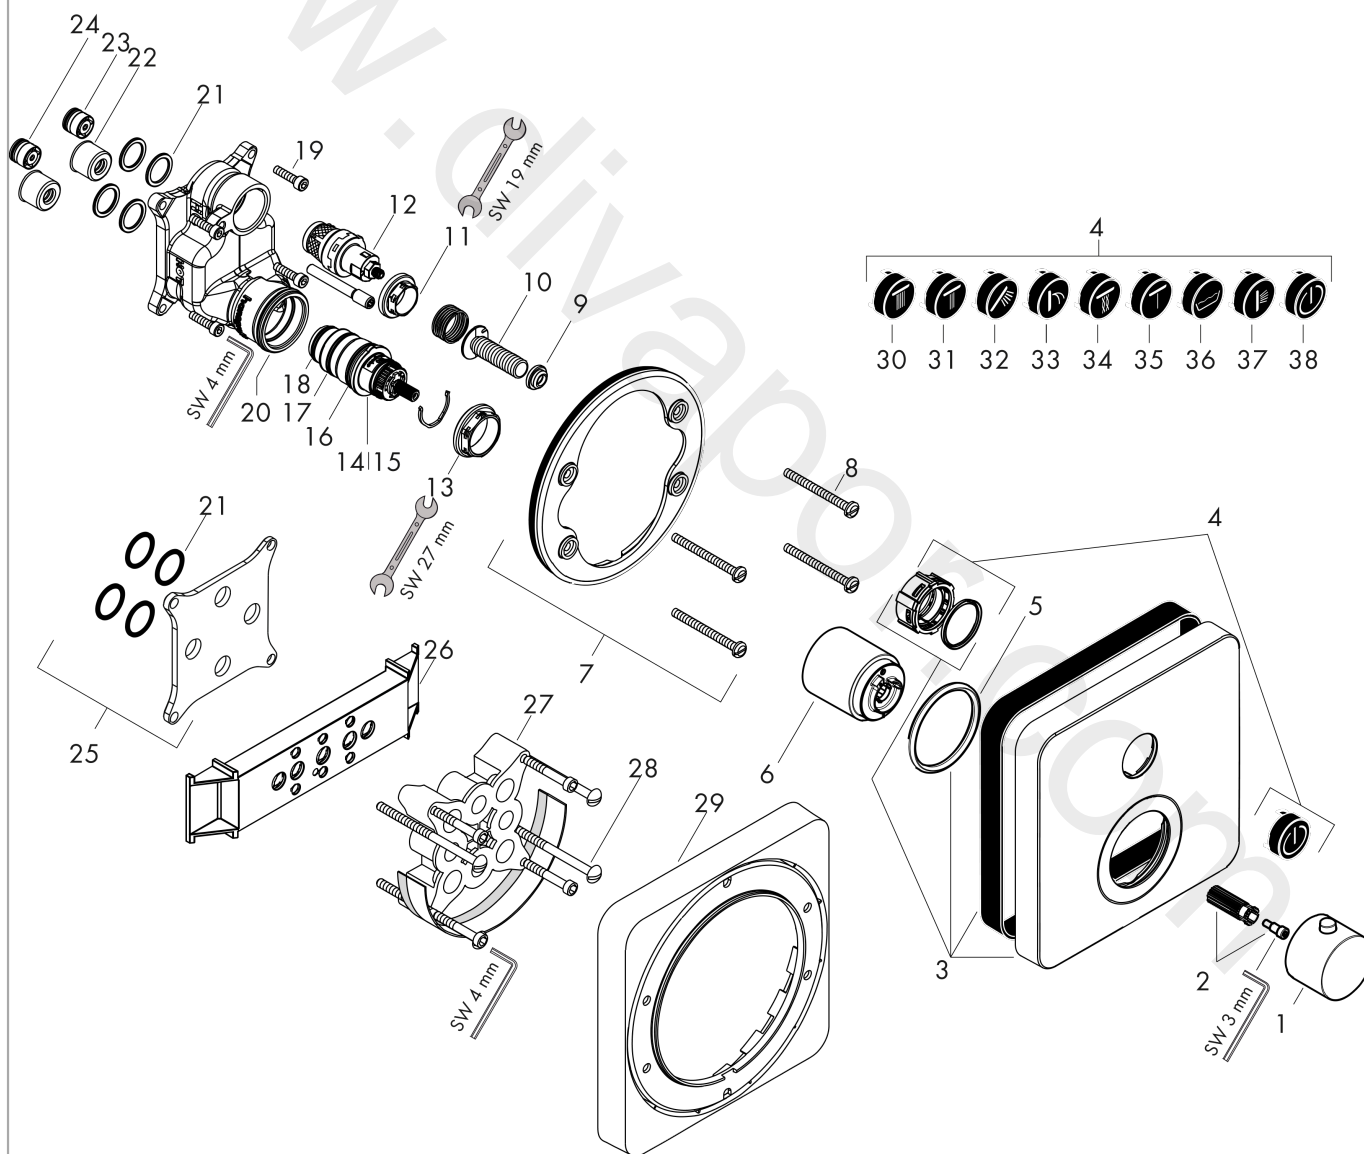

## Exploded Drawing

Year of production: 11/16 - 12/19

**AXOR ShowerSelect**  
**Thermostat for concealed installation softsquare for 1 function**  
 Surfaces: Article Number: **36705260**

## Spare part list

Year of production: **11/16 - 12/19**

Pos.		Article Number	Price	PU
1	handle for thermostat	92840260	£ 202,00	1
2	handle fixing set	95843000	£ 9,00	1
3	escutcheon 170 / 170 mm	93026260	£ 420,00	1
4	set of symbols	92544610	£ 137,00	1
5	O-ring 48x4	98414000	£ 9,00	1
6	sleeve	92216260	£ 51,00	1
7	holder for escutcheon	98793000	£ 43,00	1
8	set of fixing screws	96454000	£ 9,00	1
9	nut and flange	92696000	£ 16,10	1
10	Select-adapter	92219000	£ 6,10	1
11	nut	98368000	£ 13,30	1
12	shut off unit	95758000	£ 110,00	1
13	nut	98913000	£ 20,50	1
14	thermostat cartridge	98282000	£ 110,00	1
15	cartridge for exchanged connections	92373000	£ 275,00	1
16	O-ring 25x2,5	92146000	£ 16,10	1
17	O-ring 25x1,5	98146000	£ 3,30	1
18	O-ring 20x1,5	98197000	£ 3,30	1
19	set of screws	96525000	£ 9,00	1
20	O-ring 36x2	98156000	£ 3,30	1
21	O-ring 16x2	98133000	£ 3,30	1
22	noise reduction	94073000	£ 25,00	1
23	non return valve	97980000	£ 16,10	1
24	non return valve (pressure-resistant up to 2 MPa)	92594000	£ 16,10	1
25	compensation set 1°	95521000	£ 173,00	1
26	fit-up aid	92540000	£ 14,10	1
27	extension 25 mm	13595000	£ 75,00	1
28	set of fixing screws	97747000	£ 3,30	1
29	extension 22 mm	98860260	£ 126,00	1
30	symbol head shower Rain large	93571610	£ 13,30	1
31	symbol head shower Rain small	93572610	£ 13,30	1
32	symbol handshower	93573610	£ 13,30	1
33	symbol Flood jet	93574610	£ 13,30	1
34	symbol Whirl	93575610	£ 13,30	1

## Spare part list

Year of production: **11/16 - 12/19**

Pos.		Article Number	Price	PU
35	symbol Mono	93576610	£ 13,30	1
36	symbol tub	93577610	£ 13,30	1
37	symbol body shower	93578610	£ 13,30	1
38	symbol ON/OFF	93579610	£ 13,30	1
a	concealed item	01800180	£ 163,00	1
b	adapter for exchanged connections	93181000	£ 275,00	1