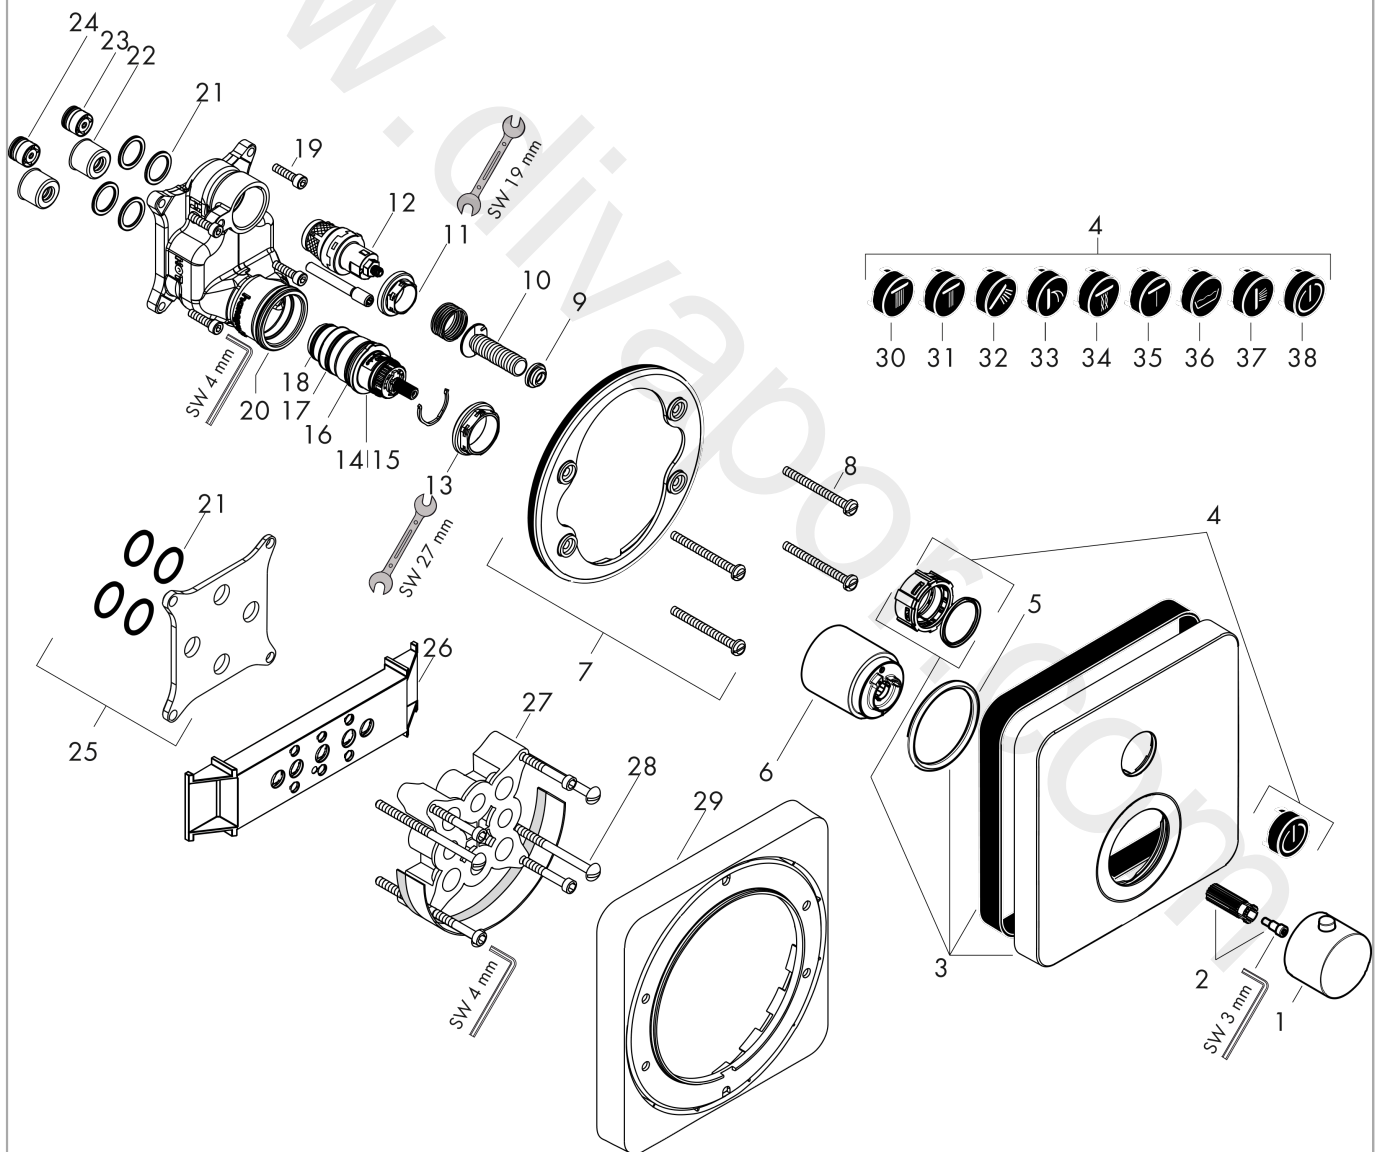

AXOR ShowerSelect
Thermostat for concealed installation softsquare for 1 function
Finish: **Brushed Gold Optic**   Article Number: **36705250**

Exploded Drawing

Year of production: >11/16

AXOR ShowerSelect
Thermostat for concealed installation softsquare for 1 function
Finish: **Brushed Gold Optic** Article Number: **36705250**

Spare part list

Year of production: >11/16

Pos.		Article Number	Price	PU
1	handle for thermostat	92840250	£ 202,00	1
2	handle fixing set	95843000	£ 9,00	1
3	escutcheon 170 / 170 mm	93026250	£ 420,00	1
4	set of symbols	92544610	£ 137,00	1
5	O-ring 48x4	98414000	£ 9,00	1
6	sleeve	92216250	£ 51,00	1
7	holder for escutcheon	98793000	£ 43,00	1
8	set of fixing screws	96454000	£ 9,00	1
9	nut and flange	92696000	£ 16,10	1
10	Select-adapter	92219000	£ 6,10	1
11	nut	98368000	£ 13,30	1
12	shut off unit	95758000	£ 110,00	1
13	nut	98913000	£ 20,50	1
14	thermostat cartridge	98282000	£ 110,00	1
15	cartridge for exchanged connections	92373000	£ 275,00	1
16	O-ring 25x2,5	92146000	£ 16,10	1
17	O-ring 25x1,5	98146000	£ 3,30	1
18	O-ring 20x1,5	98197000	£ 3,30	1
19	set of screws	96525000	£ 9,00	1
20	O-ring 36x2	98156000	£ 3,30	1
21	O-ring 16x2	98133000	£ 3,30	1
22	noise reduction	94073000	£ 25,00	1
23	non return valve	97980000	£ 16,10	1
24	non return valve (pressure-resistant up to 2 MPa)	92594000	£ 16,10	1
25	compensation set 1°	95521000	£ 173,00	1
26	fit-up aid	92540000	£ 14,10	1
27	extension 25 mm	13595000	£ 75,00	1
28	set of fixing screws	97747000	£ 3,30	1
29	extension 22 mm	98860250	£ 126,00	1
30	symbol head shower Rain large	93571610	£ 13,30	1
31	symbol head shower Rain small	93572610	£ 13,30	1
32	symbol handshower	93573610	£ 13,30	1
33	symbol Flood jet	93574610	£ 13,30	1
34	symbol Whirl	93575610	£ 13,30	1