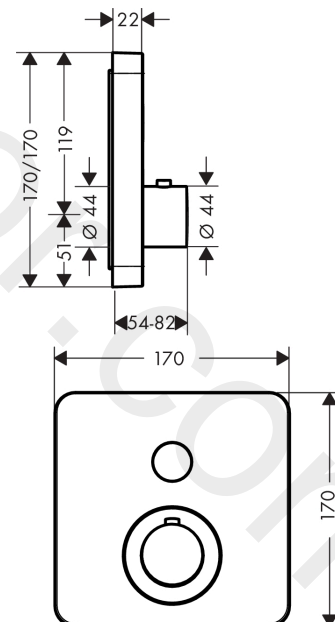

AXOR ShowerSelect
Thermostat for concealed installation softsquare for 1 function
 Finish: **Brushed Gold Optic** Article Number: **36705250**

product features

- 1 function
- thermostat cartridge
- Select push-button on/off control for 1 outlet
- maximum flow rate at 3 bar: 26 l/min
- safety stop at 40 °C
- temperature limitation adjustable
- thermostat is delivered with button On/Off
- connection type: basic set
- WRAS 2211001 - Approval letter
- WRAS 2211001

Article Details

Price excl. VAT 1.062,50 £

Technology

Product image

Scale drawing

AXOR ShowerSelect
Thermostat for concealed installation softsquare for 1 function
Finish: **Brushed Gold Optic** Article Number: **36705250**

Flowchart

AXOR ShowerSelect
Thermostat for concealed installation softsquare for 1 function
 Finish: **Brushed Gold Optic** Article Number: **36705250**

Exploded Drawing

Year of production: >11/16

AXOR ShowerSelect
Thermostat for concealed installation softsquare for 1 function
 Finish: **Brushed Gold Optic** Article Number: **36705250**

AXOR ShowerSelect
Thermostat for concealed installation softsquare for 1 function
 Finish: **Brushed Gold Optic** Article Number: **36705250**

Spare part list

Year of production: >11/16

Pos.		Article Number	Price	PU
35	symbol Mono	93576610	£ 13,30	1
36	symbol tub	93577610	£ 13,30	1
37	symbol body shower	93578610	£ 13,30	1
38	symbol ON/OFF	93579610	£ 13,30	1
a	concealed item	01800180	£ 163,00	1
b	adapter for exchanged connections	93181000	£ 275,00	1