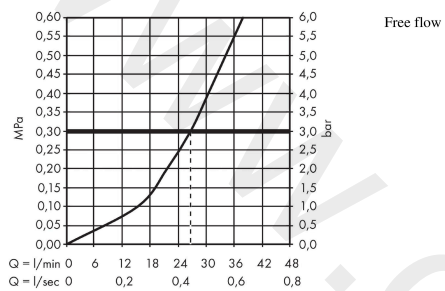

AXOR ShowerSelect
Thermostat for concealed installation softsquare for 1 function
Finish: **Brushed Gold Optic** Article Number: **36705250**

Flowchart