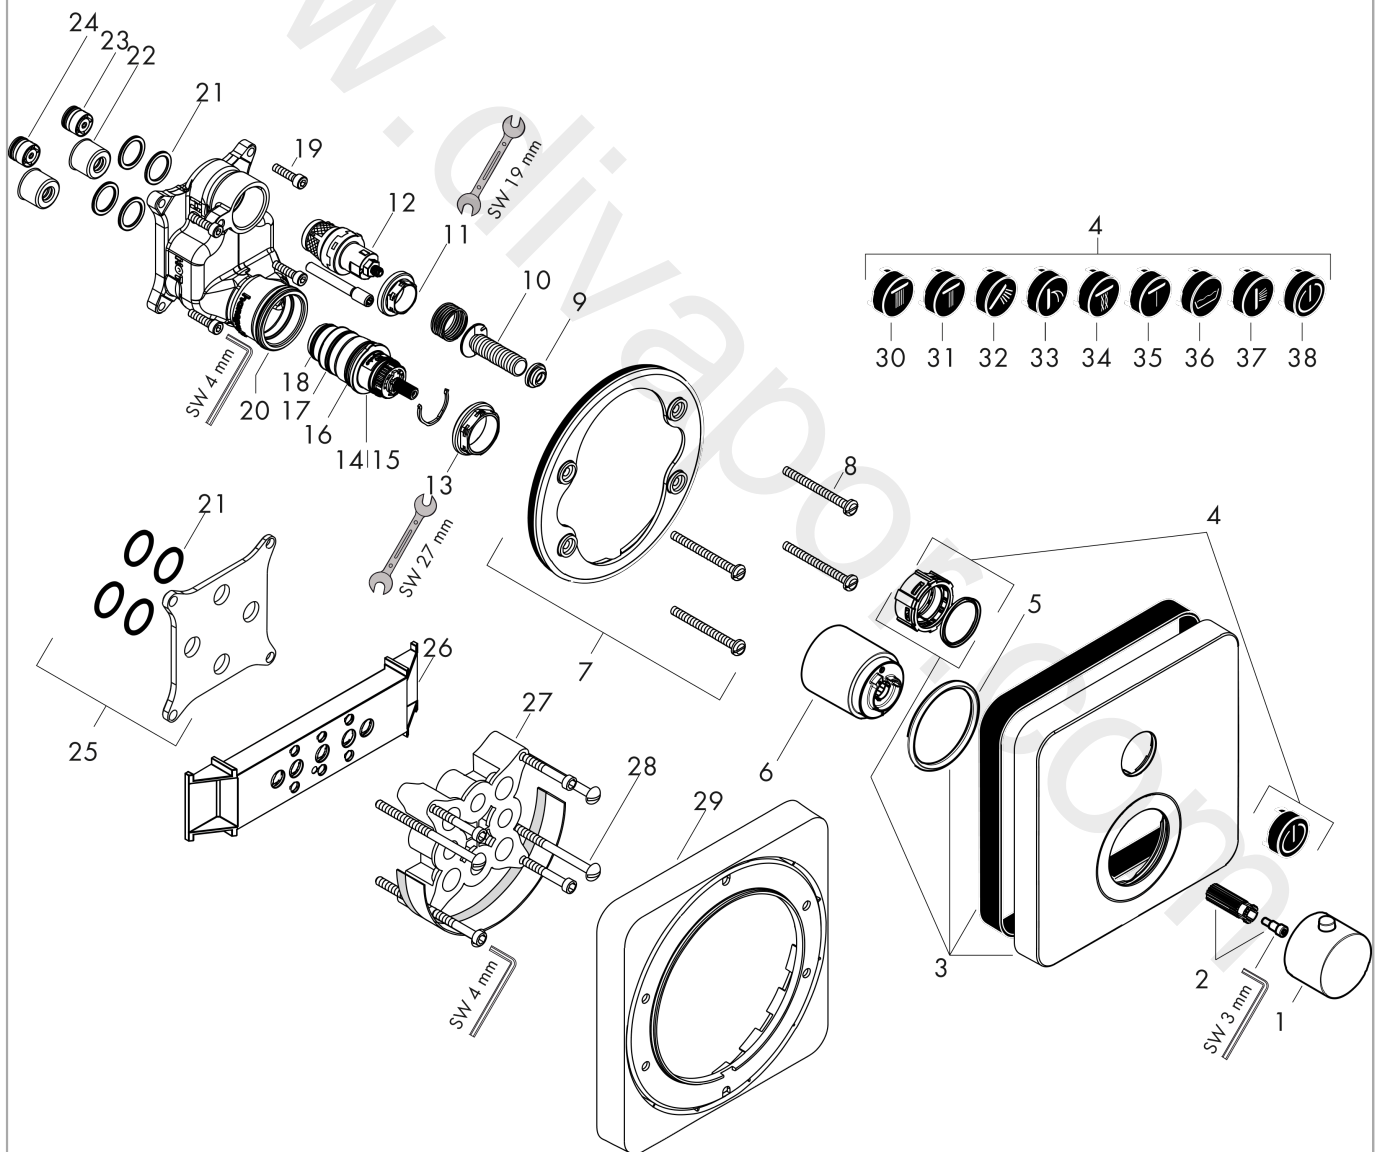

AXOR ShowerSelect
Thermostat for concealed installation softsquare for 1 function
Finish: **Brushed Bronze** Article Number: **36705140**

Exploded Drawing

Year of production: >11/16

AXOR ShowerSelect
Thermostat for concealed installation softsquare for 1 function
Finish: **Brushed Bronze** Article Number: **36705140**

Spare part list

Year of production: >11/16

Pos.		Article Number	Price	PU
1	handle for thermostat	92840140	£ 202,00	1
2	handle fixing set	95843000	£ 9,00	1
3	escutcheon 170 / 170 mm	93026140	£ 420,00	1
4	set of symbols	92544610	£ 137,00	1
5	O-ring 48x4	98414000	£ 9,00	1
6	sleeve	92216140	£ 51,00	1
7	holder for escutcheon	98793000	£ 43,00	1
8	set of fixing screws	96454000	£ 9,00	1
9	nut and flange	92696000	£ 16,10	1
10	Select-adapter	92219000	£ 6,10	1
11	nut	98368000	£ 13,30	1
12	shut off unit	95758000	£ 110,00	1
13	nut	98913000	£ 20,50	1
14	thermostat cartridge	98282000	£ 110,00	1
15	cartridge for exchanged connections	92373000	£ 275,00	1
16	O-ring 25x2,5	92146000	£ 16,10	1
17	O-ring 25x1,5	98146000	£ 3,30	1
18	O-ring 20x1,5	98197000	£ 3,30	1
19	set of screws	96525000	£ 9,00	1
20	O-ring 36x2	98156000	£ 3,30	1
21	O-ring 16x2	98133000	£ 3,30	1
22	noise reduction	94073000	£ 25,00	1
23	non return valve	97980000	£ 16,10	1
24	non return valve (pressure-resistant up to 2 MPa)	92594000	£ 16,10	1
25	compensation set 1°	95521000	£ 173,00	1
26	fit-up aid	92540000	£ 14,10	1
27	extension 25 mm	13595000	£ 75,00	1
28	set of fixing screws	97747000	£ 3,30	1
29	extension 22 mm	98860140	£ 126,00	1
30	symbol head shower Rain large	93571610	£ 13,30	1
31	symbol head shower Rain small	93572610	£ 13,30	1
32	symbol handshower	93573610	£ 13,30	1
33	symbol Flood jet	93574610	£ 13,30	1
34	symbol Whirl	93575610	£ 13,30	1