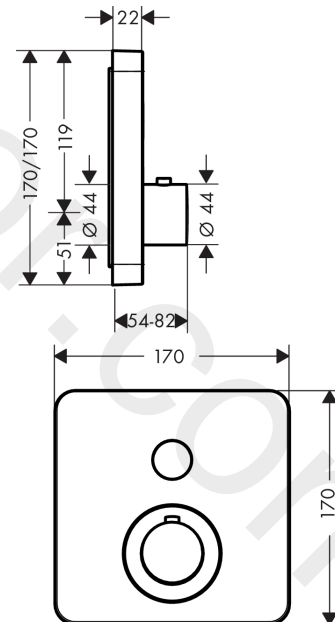

AXOR ShowerSelect
Thermostat for concealed installation softsquare for 1 function
 Finish: **Brushed Bronze** Article Number: **36705140**

product features

- 1 function
- thermostat cartridge
- Select push-button on/off control for 1 outlet
- maximum flow rate at 3 bar: 26 l/min
- safety stop at 40 °C
- temperature limitation adjustable
- thermostat is delivered with button On/Off
- connection type: basic set
- WRAS 2211001 - Approval letter
- WRAS 2211001

Article Details

Price excl. VAT 1.062,50 £

Technology

Product image

Scale drawing

AXOR ShowerSelect
Thermostat for concealed installation softsquare for 1 function
Finish: **Brushed Bronze** Article Number: **36705140**

Flowchart

AXOR ShowerSelect
Thermostat for concealed installation softsquare for 1 function
 Finish: **Brushed Bronze** Article Number: **36705140**

Exploded Drawing

Year of production: >11/16

AXOR ShowerSelect
Thermostat for concealed installation softsquare for 1 function
 Finish: **Brushed Bronze** Article Number: **36705140**

AXOR ShowerSelect
Thermostat for concealed installation softsquare for 1 function
 Finish: **Brushed Bronze** Article Number: **36705140**

Spare part list

Year of production: >11/16

Pos.		Article Number	Price	PU
35	symbol Mono	93576610	£ 13,30	1
36	symbol tub	93577610	£ 13,30	1
37	symbol body shower	93578610	£ 13,30	1
38	symbol ON/OFF	93579610	£ 13,30	1
a	concealed item	01800180	£ 163,00	1
b	adapter for exchanged connections	93181000	£ 275,00	1