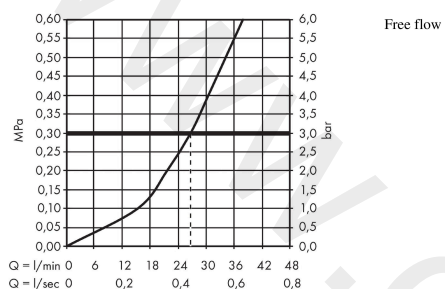

AXOR ShowerSelect
Thermostat for concealed installation softsquare for 1 function
Finish: **Brushed Bronze** Article Number: **36705140**

Flowchart