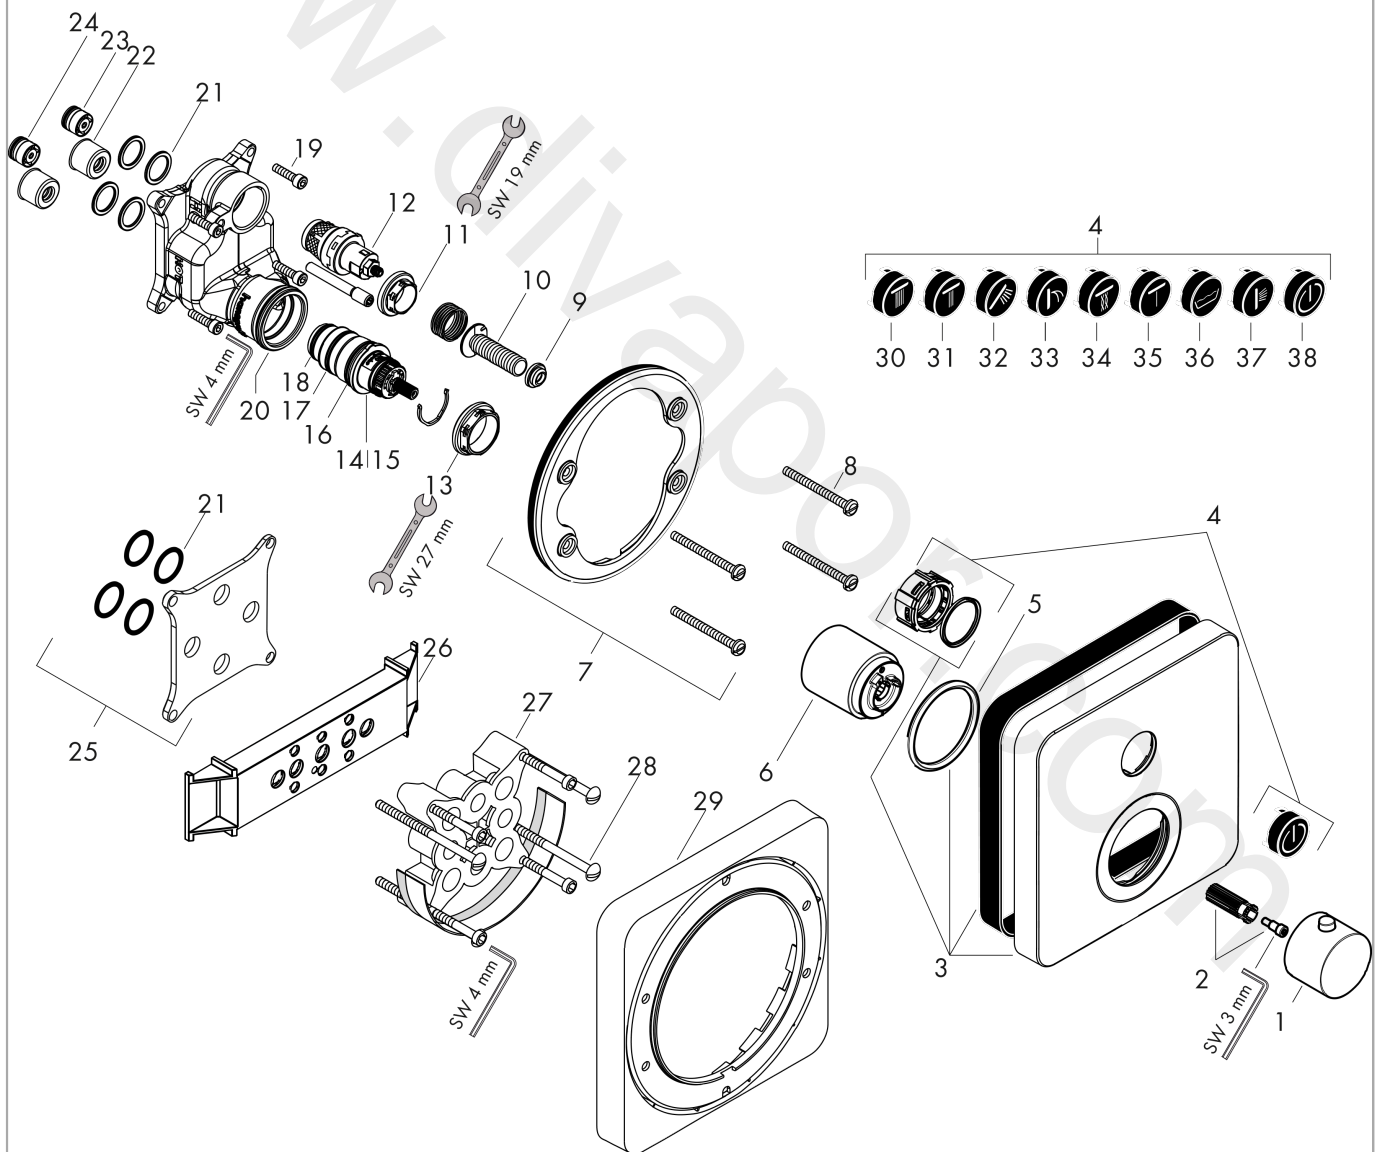

AXOR ShowerSelect
Thermostat for concealed installation softsquare for 1 function
 Surfaces: Article Number: **36705130**

Exploded Drawing

Year of production: **11/16 - 12/19**

AXOR ShowerSelect
Thermostat for concealed installation softsquare for 1 function
 Surfaces: Article Number: **36705130**

AXOR ShowerSelect
Thermostat for concealed installation softsquare for 1 function
 Surfaces: Article Number: **36705130**

Spare part list

Year of production: **11/16 - 12/19**

Pos.		Article Number	Price	PU
35	symbol Mono	93576610	£ 13,30	1
36	symbol tub	93577610	£ 13,30	1
37	symbol body shower	93578610	£ 13,30	1
38	symbol ON/OFF	93579610	£ 13,30	1
a	concealed item	01800180	£ 163,00	1
b	adapter for exchanged connections	93181000	£ 275,00	1