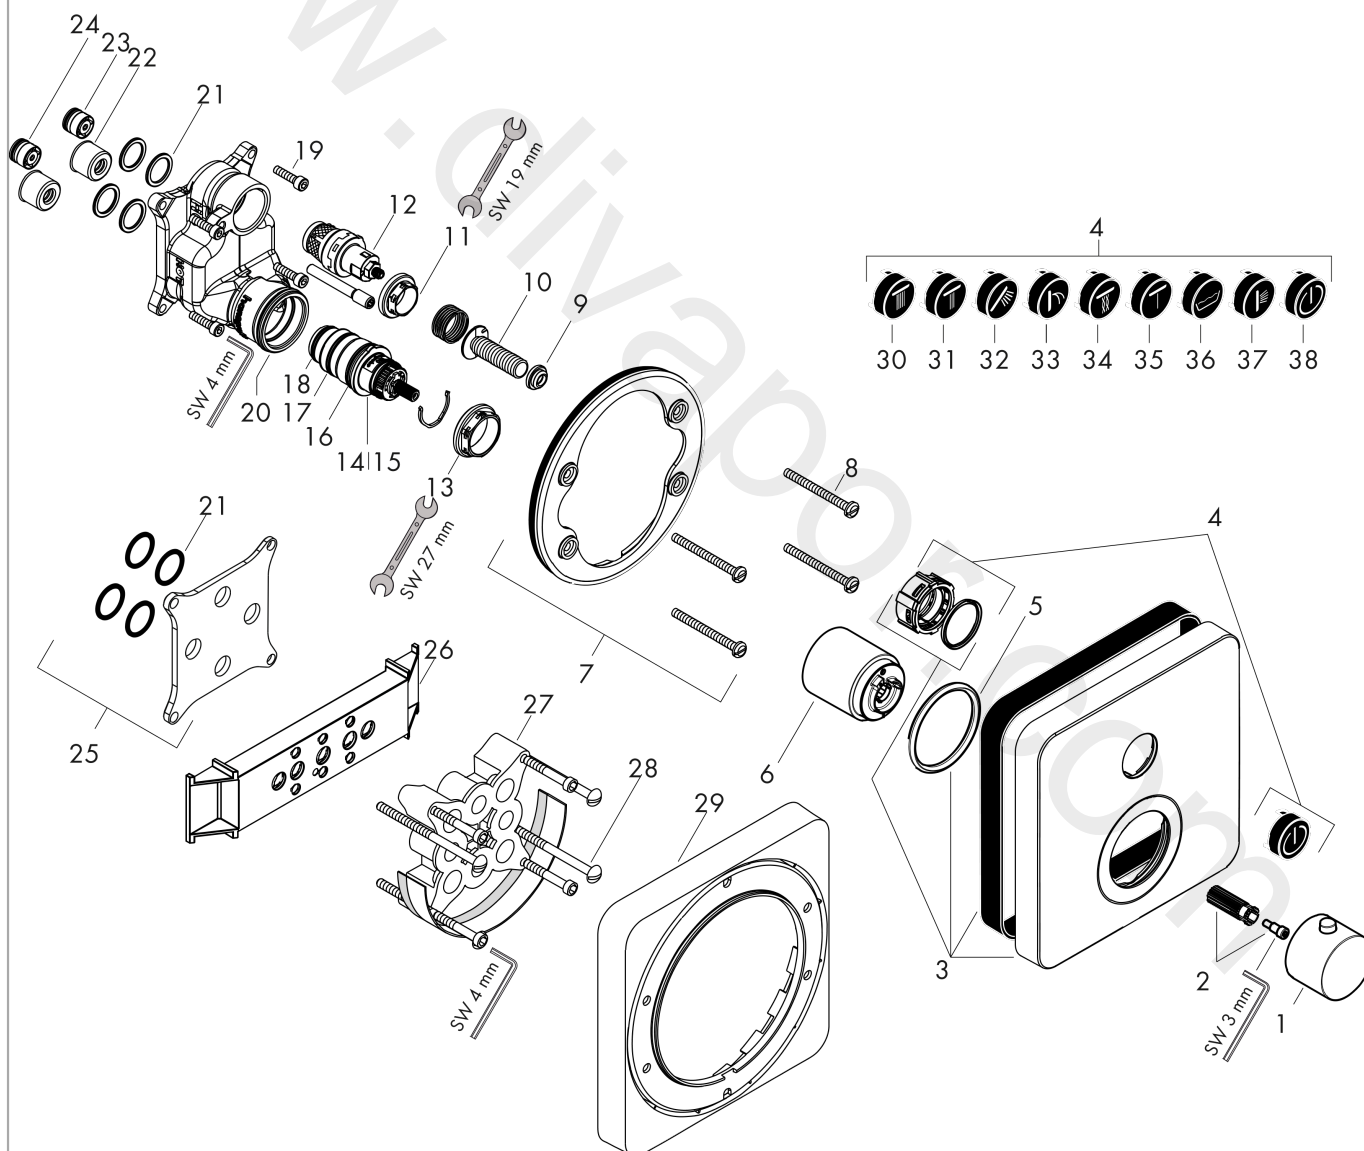

## Exploded Drawing

Year of production: 11/16 - 12/19

**AXOR ShowerSelect**  
**Thermostat for concealed installation softsquare for 1 function**  
 Surfaces: Article Number: **36705020**

## Spare part list

Year of production: **11/16 - 12/19**

Pos.		Article Number	Price	PU
1	handle for thermostat	92840020	£ 205,50	1
2	handle fixing set	95843000	£ 9,00	1
3	escutcheon 170 / 170 mm	93026020	£ 420,00	1
4	set of symbols	92544610	£ 137,00	1
5	O-ring 48x4	98414000	£ 9,00	1
6	sleeve	92216020	£ 52,50	1
7	holder for escutcheon	98793000	£ 43,00	1
8	set of fixing screws	96454000	£ 9,00	1
9	nut and flange	92696000	£ 16,10	1
10	Select-adapter	92219000	£ 6,10	1
11	nut	98368000	£ 13,30	1
12	shut off unit	95758000	£ 110,00	1
13	nut	98913000	£ 20,50	1
14	thermostat cartridge	98282000	£ 110,00	1
15	cartridge for exchanged connections	92373000	£ 275,00	1
16	O-ring 25x2,5	92146000	£ 16,10	1
17	O-ring 25x1,5	98146000	£ 3,30	1
18	O-ring 20x1,5	98197000	£ 3,30	1
19	set of screws	96525000	£ 9,00	1
20	O-ring 36x2	98156000	£ 3,30	1
21	O-ring 16x2	98133000	£ 3,30	1
22	noise reduction	94073000	£ 25,00	1
23	non return valve	97980000	£ 16,10	1
24	non return valve (pressure-resistant up to 2 MPa)	92594000	£ 16,10	1
25	compensation set 1°	95521000	£ 173,00	1
26	fit-up aid	92540000	£ 14,10	1
27	extension 25 mm	13595000	£ 75,00	1
28	set of fixing screws	97747000	£ 3,30	1
29	extension 22 mm	98860020	£ 126,00	1
30	symbol head shower Rain large	93571610	£ 13,30	1
31	symbol head shower Rain small	93572610	£ 13,30	1
32	symbol handshower	93573610	£ 13,30	1
33	symbol Flood jet	93574610	£ 13,30	1
34	symbol Whirl	93575610	£ 13,30	1

## Spare part list

Year of production: **11/16 - 12/19**

Pos.		Article Number	Price	PU
35	symbol Mono	93576610	£ 13,30	1
36	symbol tub	93577610	£ 13,30	1
37	symbol body shower	93578610	£ 13,30	1
38	symbol ON/OFF	93579610	£ 13,30	1
a	concealed item	01800180	£ 163,00	1
b	adapter for exchanged connections	93181000	£ 275,00	1